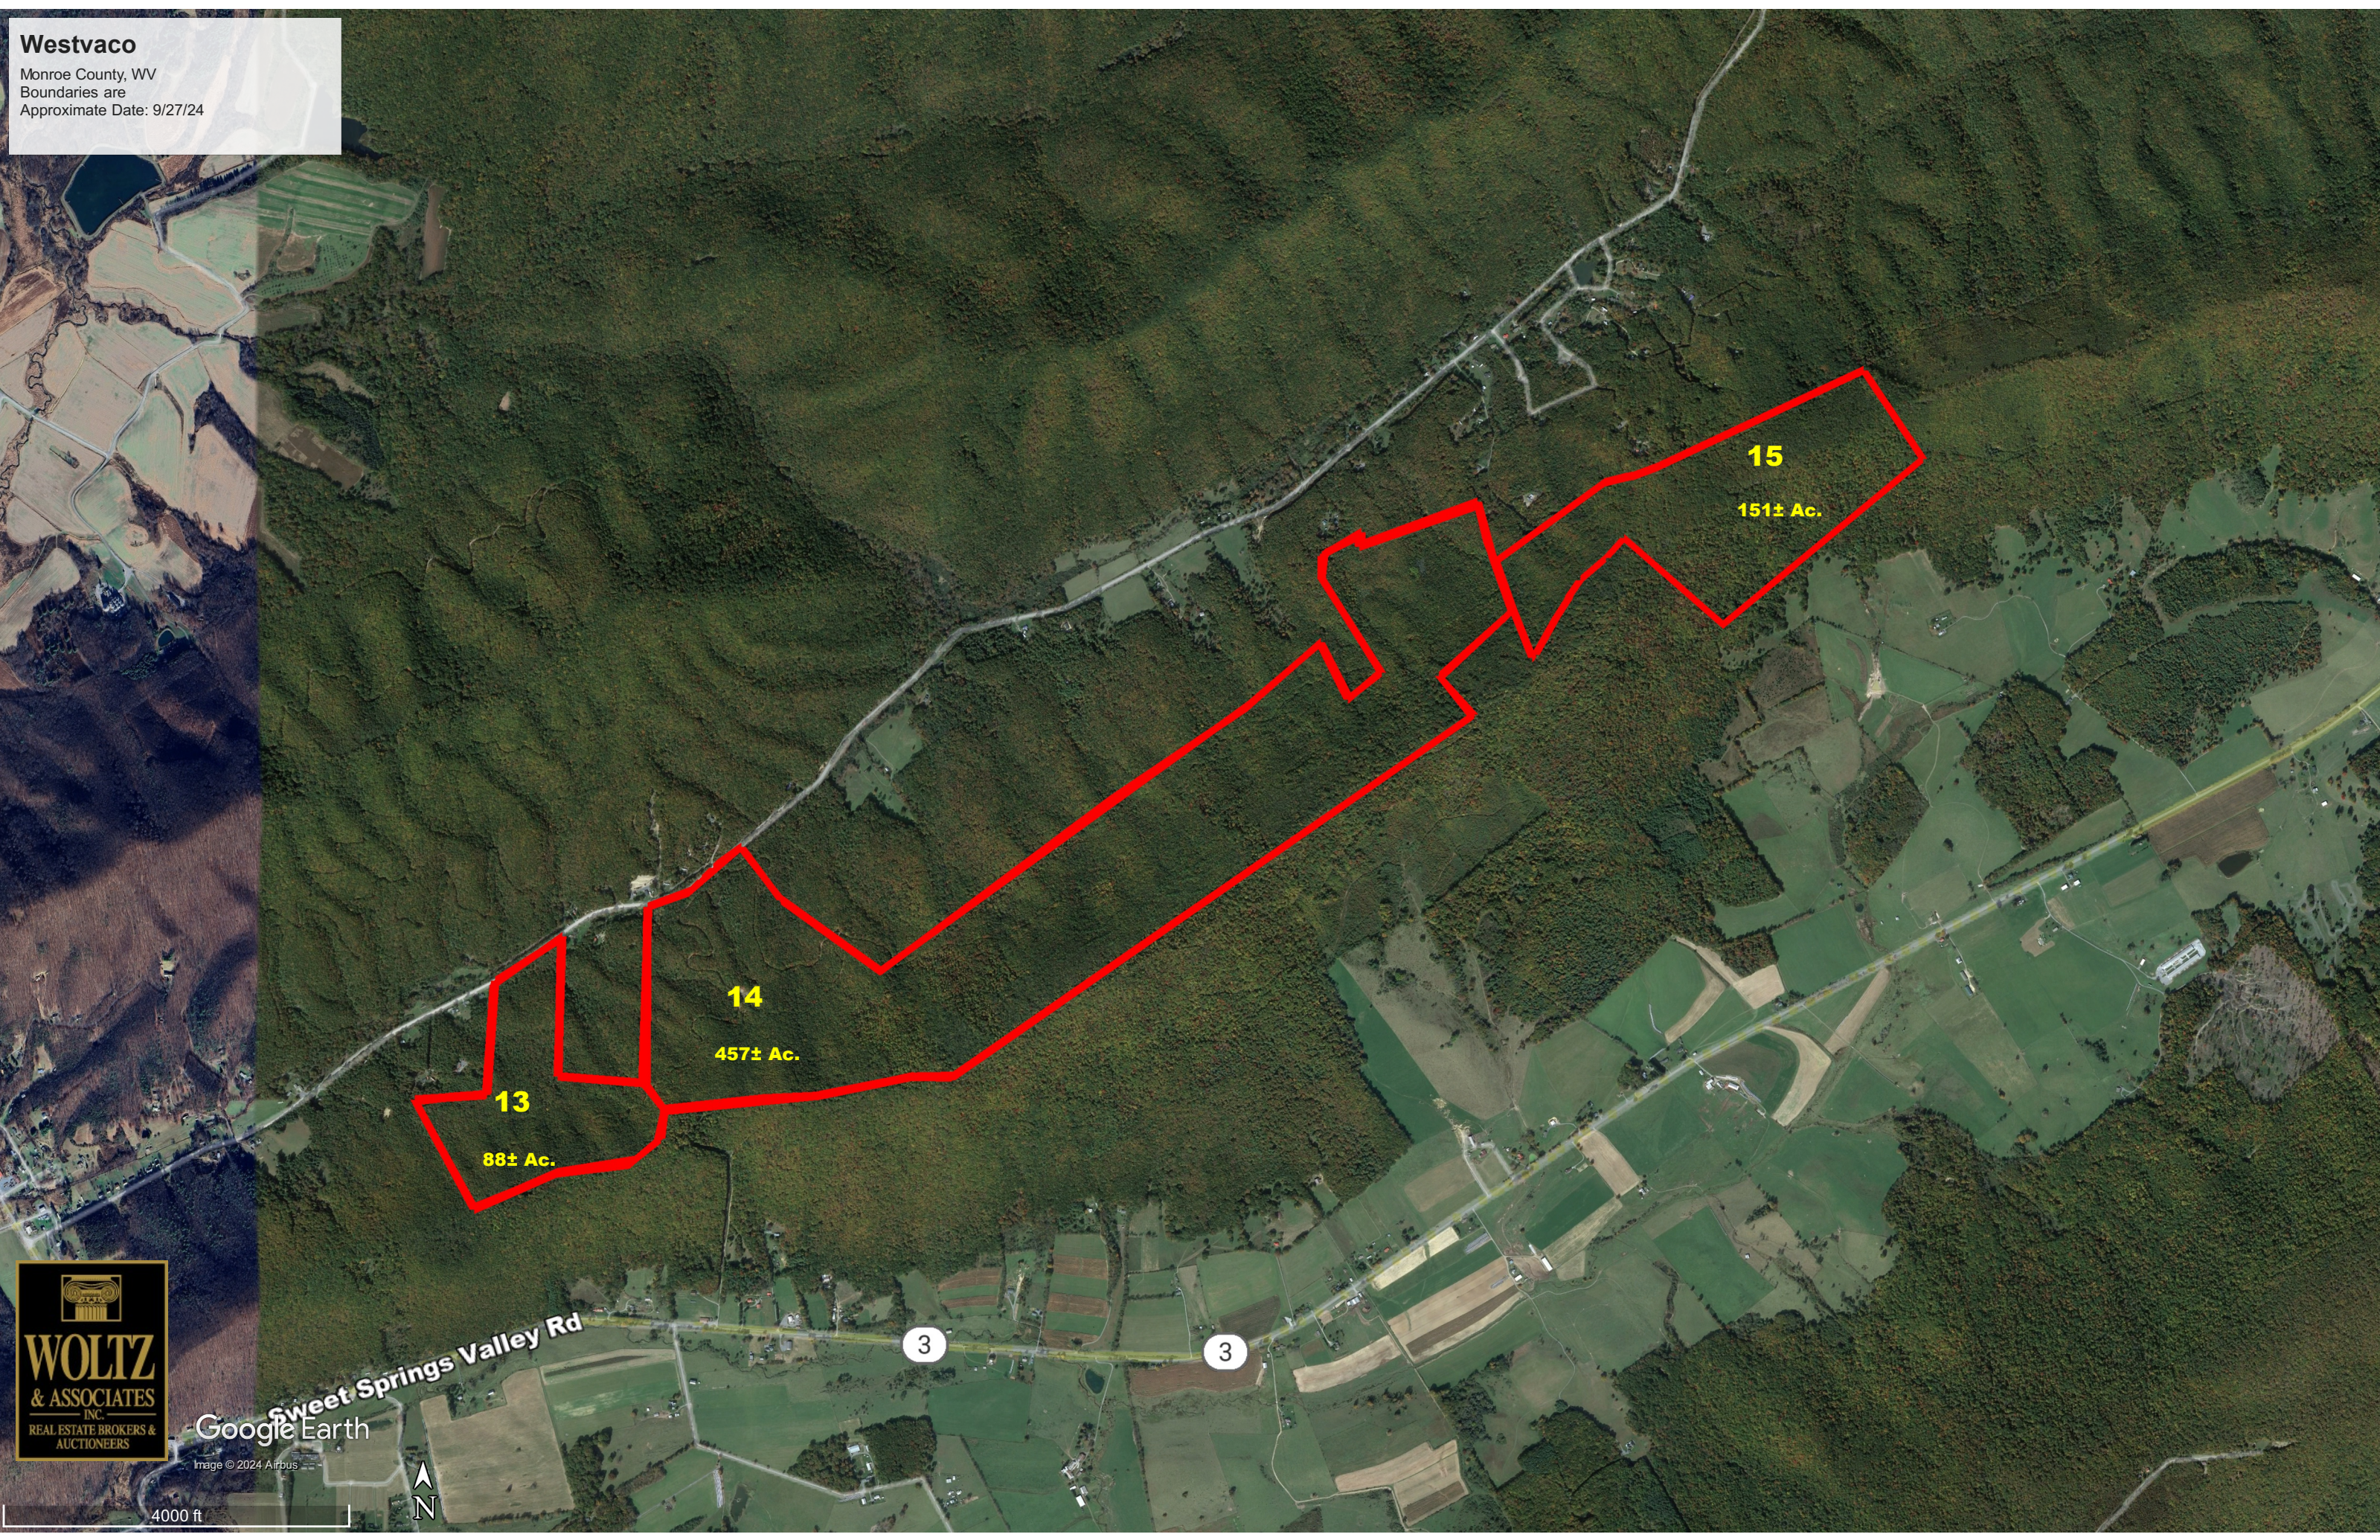

Westvaco
Monroe County, WV
Boundaries are
Approximate Date: 9/27/24

15

151± Ac.

14

457± Ac.

13

88± Ac.

Google Earth

Image © 2024 Airbus

4000 ft