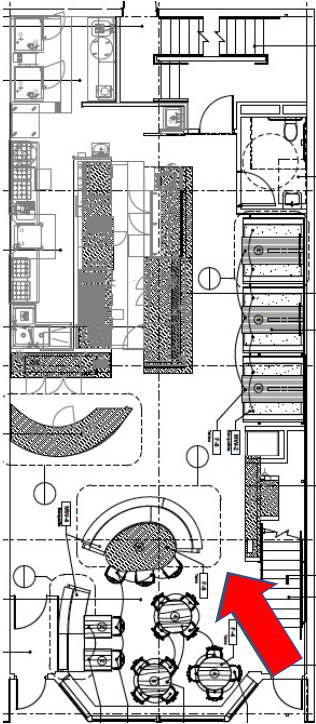

704 King Street
Old Town
Alexandria, VA

4270 sf
1st floor: 1580 sf
2nd floor: 1623 sf
Lower Level: 1067 sf

First Floor

First Floor

First Floor

First Floor

First Floor

Second Floor

Second Floor

Second Floor

Second Floor

Second Floor

Lower Level

Lower Level

1 2nd Floor
Scale: 1/4" = 1'-0"

REV	DT	ISSUED	REV	DT	ISSUED