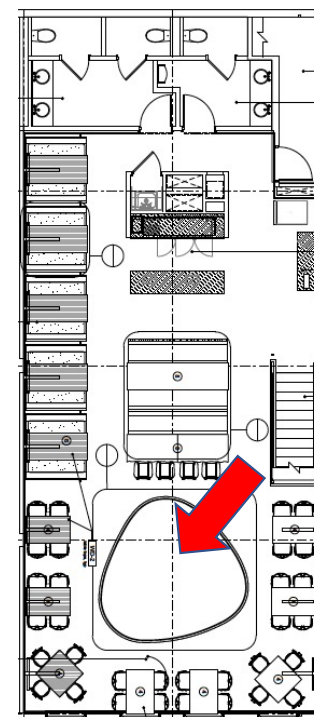

704 King Street
Old Town
Alexandria, VA

4270 sf
1st floor: 1580 sf
2nd floor: 1623 sf
Lower Level: 1067 sf

First Floor

First Floor

First Floor

First Floor

First Floor

Second Floor

Second Floor

Second Floor

Second Floor

Second Floor

Lower Level

Lower Level

1 2nd Floor
Scale: 1/4" = 1'-0"

REV	DT	ISSUED	REV	DT	ISSUED