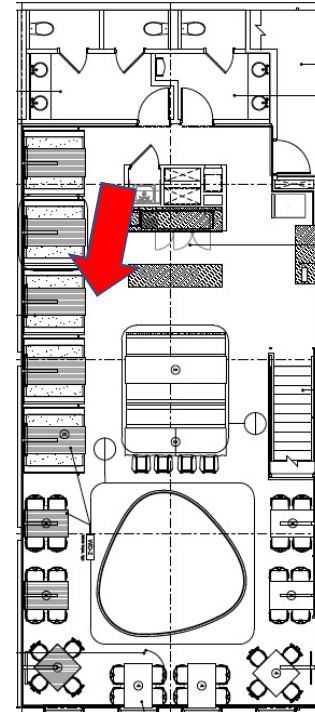

704 King Street
Old Town
Alexandria, VA

4270 sf
1st floor: 1580 sf
2nd floor: 1623 sf
Lower Level: 1067 sf

First Floor

First Floor

First Floor

First Floor

First Floor

Second Floor

Second Floor

Second Floor

Second Floor

Second Floor

Lower Level

Lower Level

1 2nd Floor
Scale: 1/4" = 1'-0"

REV	DT	ISSUED	REV	DT	ISSUED