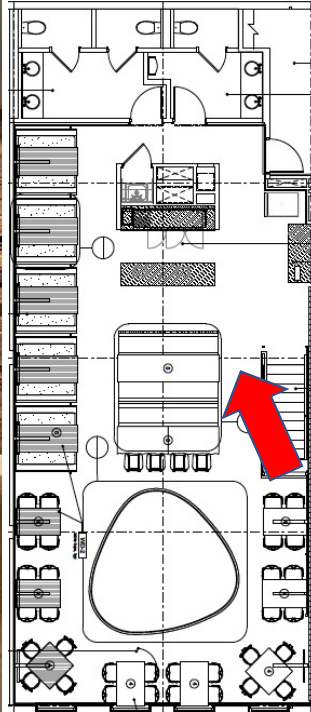

704 King Street
Old Town
Alexandria, VA

4270 sf
1st floor: 1580 sf
2nd floor: 1623 sf
Lower Level: 1067 sf

First Floor

First Floor

First Floor

First Floor

First Floor

Second Floor

Second Floor

Second Floor

Second Floor

Second Floor

Lower Level

Lower Level

1 2nd Floor
Scale: 1/4" = 1'-0"

REV	DT	ISSUED	REV	DT	ISSUED