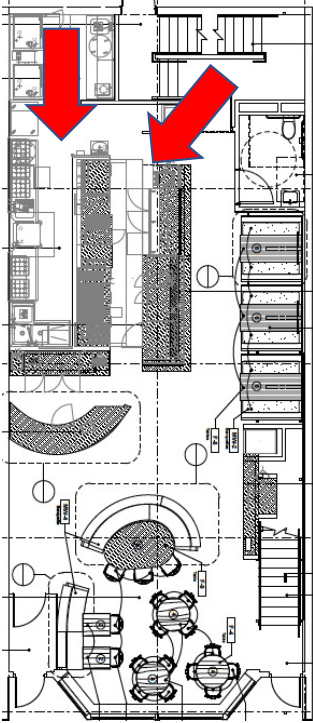

704 King Street
Old Town
Alexandria, VA

4270 sf
1st floor: 1580 sf
2nd floor: 1623 sf
Lower Level: 1067 sf

First Floor

First Floor

First Floor

First Floor

First Floor

Second Floor

Second Floor

Second Floor

Second Floor

Second Floor

Lower Level

Lower Level

1 2nd Floor
Scale: 1/4" = 1'-0"

REV	DT	ISSUED	REV	DT	ISSUED