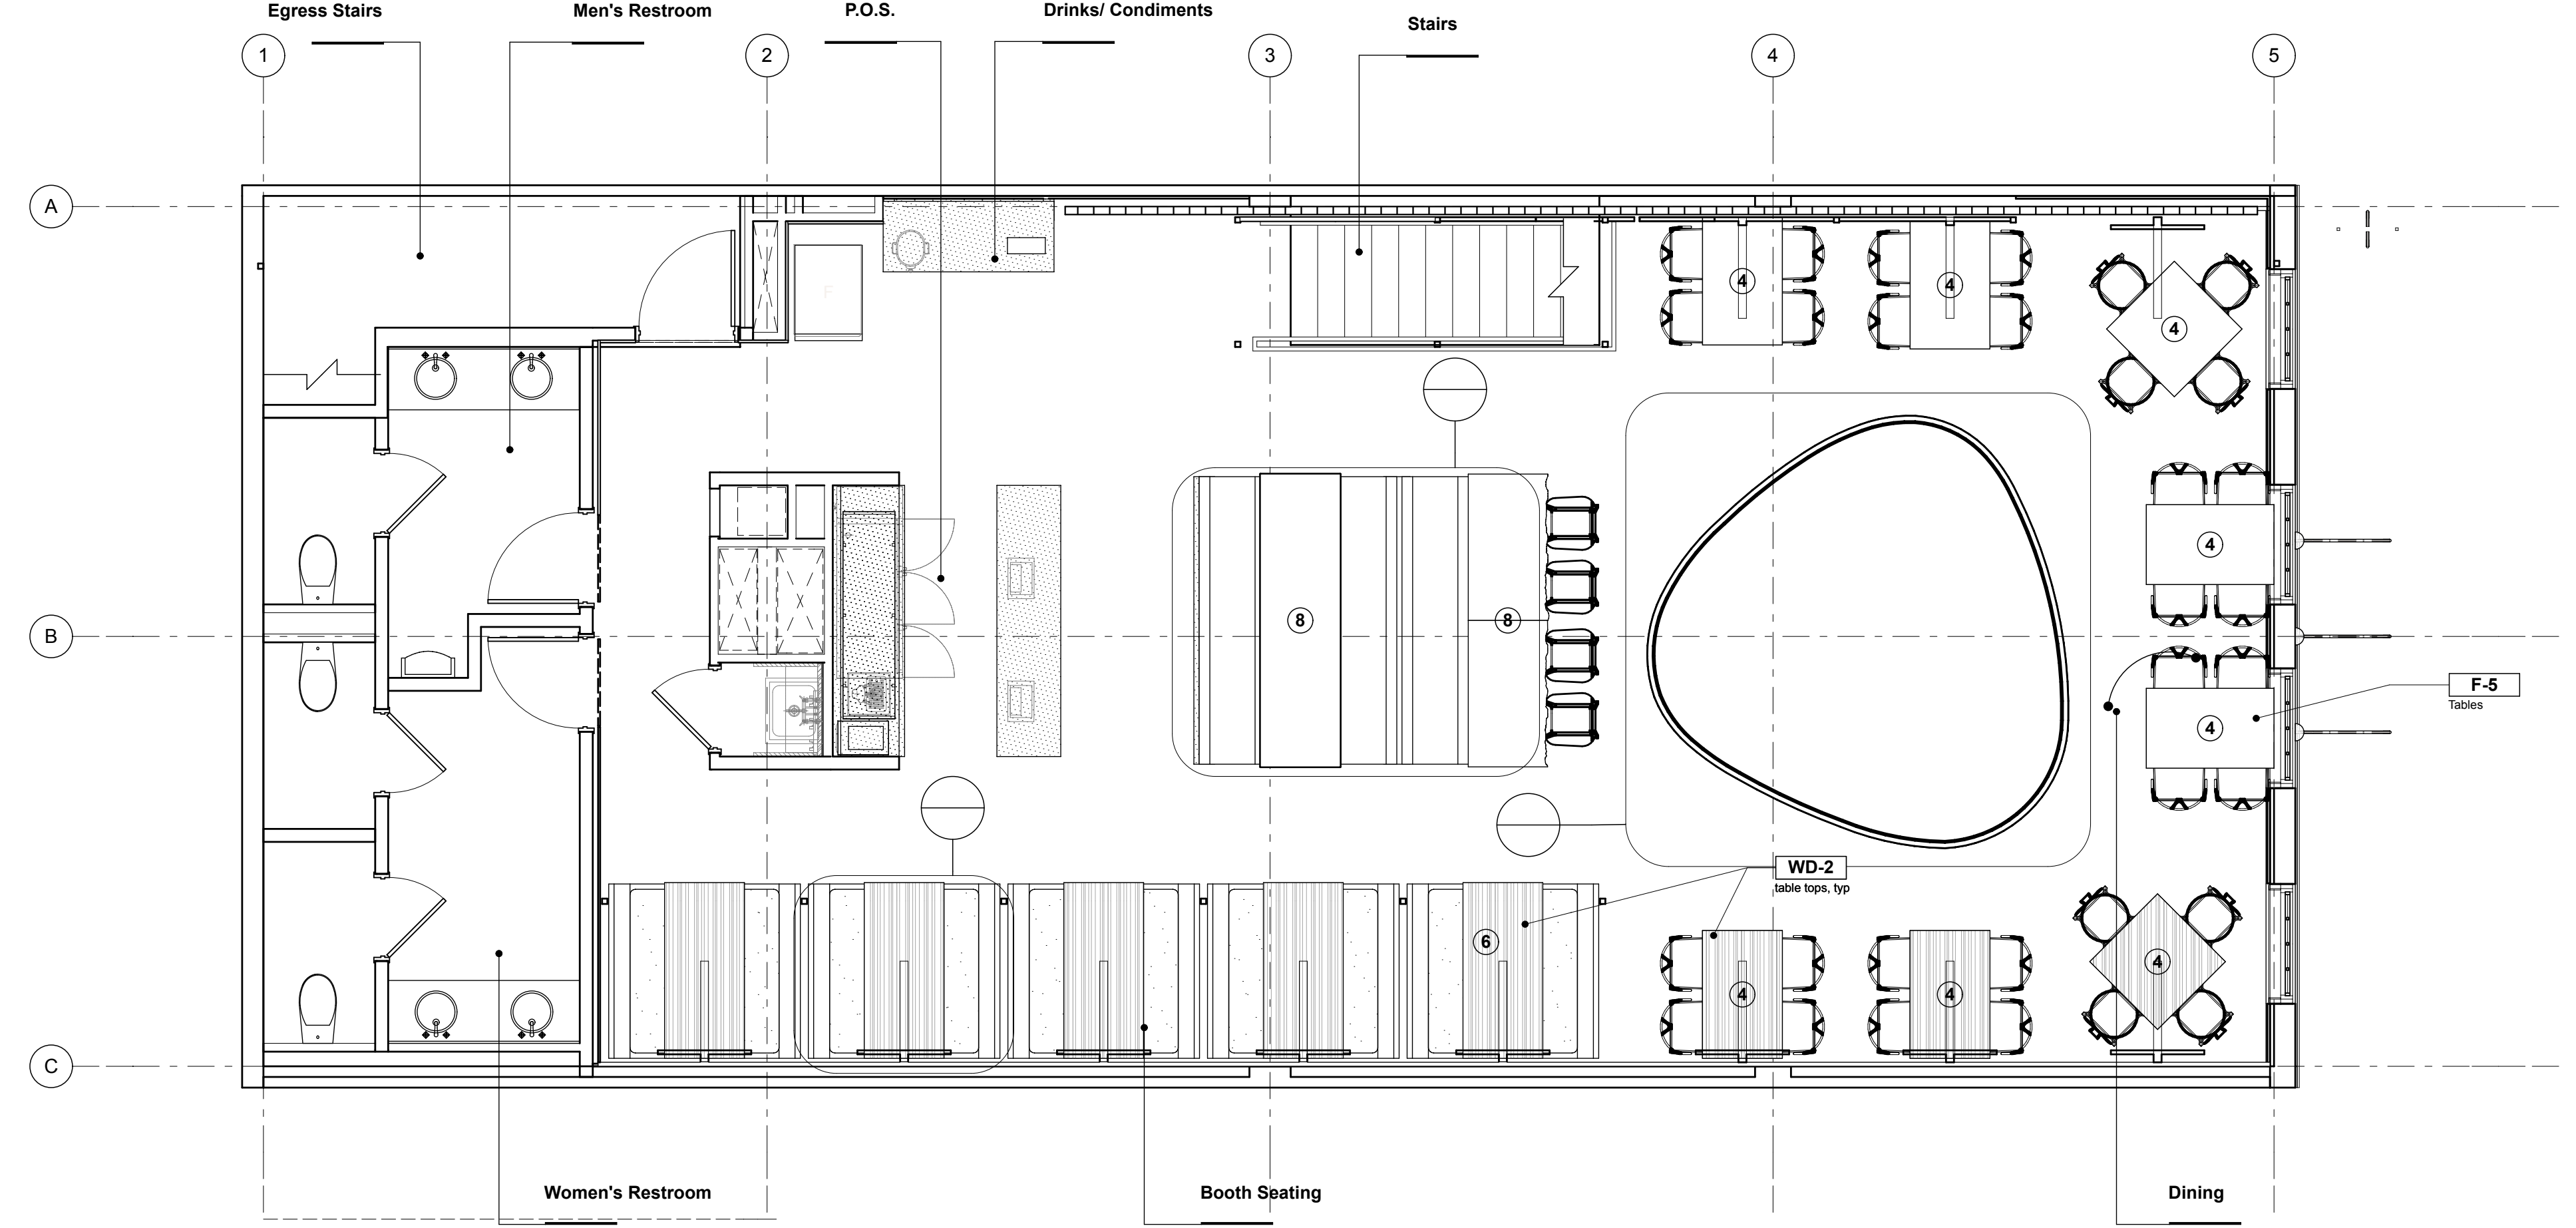

704 King Street
Old Town
Alexandria, VA

4270 sf
1st floor: 1580 sf
2nd floor: 1623 sf
Lower Level: 1067 sf

First Floor

First Floor

First Floor

First Floor

First Floor

Second Floor

Second Floor

Second Floor

Second Floor

Second Floor

Lower Level

Lower Level

1 2nd Floor
Scale: 1/4" = 1'-0"

REV	DT	ISSUED	REV	DT	ISSUED