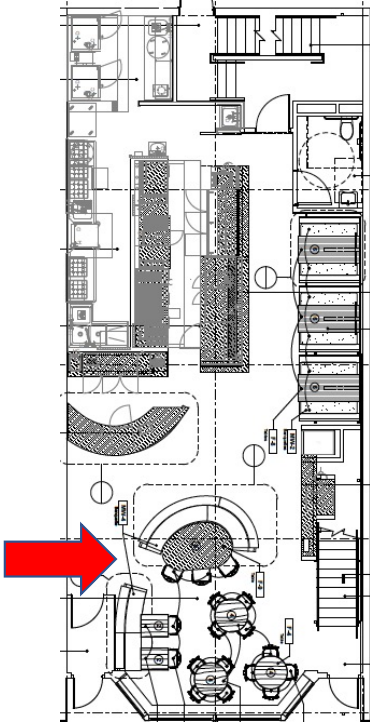

704 King Street
Old Town
Alexandria, VA

4270 sf
1st floor: 1580 sf
2nd floor: 1623 sf
Lower Level: 1067 sf

First Floor

First Floor

First Floor

First Floor

First Floor

Second Floor

Second Floor

Second Floor

Second Floor

Second Floor

Lower Level

Lower Level

1 2nd Floor
Scale: 1/4" = 1'-0"

REV	DT	ISSUED	REV	DT	ISSUED