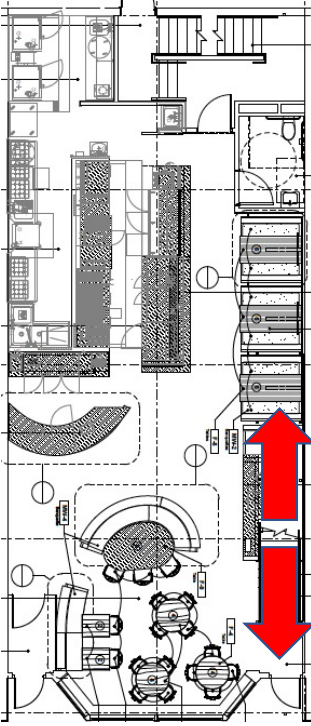

704 King Street
Old Town
Alexandria, VA

4270 sf
1st floor: 1580 sf
2nd floor: 1623 sf
Lower Level: 1067 sf

First Floor

First Floor

First Floor

First Floor

First Floor

Second Floor

Second Floor

Second Floor

Second Floor

Second Floor

Lower Level

Lower Level

1 2nd Floor
Scale: 1/4" = 1'-0"

REV	DT	ISSUED	REV	DT	ISSUED