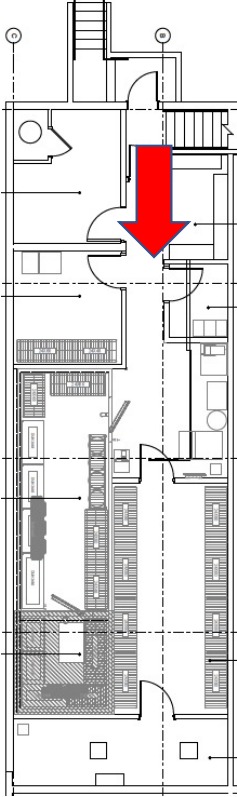

704 King Street
Old Town
Alexandria, VA

4270 sf
1st floor: 1580 sf
2nd floor: 1623 sf
Lower Level: 1067 sf

First Floor

First Floor

First Floor

First Floor

First Floor

Second Floor

Second Floor

Second Floor

Second Floor

Second Floor

Lower Level

Lower Level

1 2nd Floor
Scale: 1/4" = 1'-0"

REV	DT	ISSUED	REV	DT	ISSUED