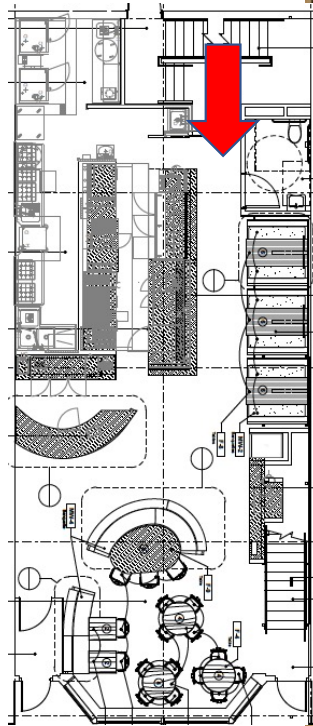

704 King Street
Old Town
Alexandria, VA

4270 sf
1st floor: 1580 sf
2nd floor: 1623 sf
Lower Level: 1067 sf

First Floor

First Floor

First Floor

First Floor

First Floor

Second Floor

Second Floor

Second Floor

Second Floor

Second Floor

Lower Level

Lower Level

1 2nd Floor
Scale: 1/4" = 1'-0"

REV	DT	ISSUED	REV	DT	ISSUED