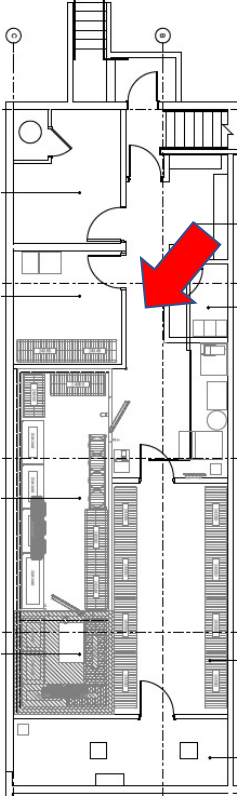

704 King Street
Old Town
Alexandria, VA

4270 sf
1st floor: 1580 sf
2nd floor: 1623 sf
Lower Level: 1067 sf

First Floor

First Floor

First Floor

First Floor

First Floor

Second Floor

Second Floor

Second Floor

Second Floor

Second Floor

Lower Level

Lower Level

1 2nd Floor
Scale: 1/4" = 1'-0"

REV	DT	ISSUED	REV	DT	ISSUED