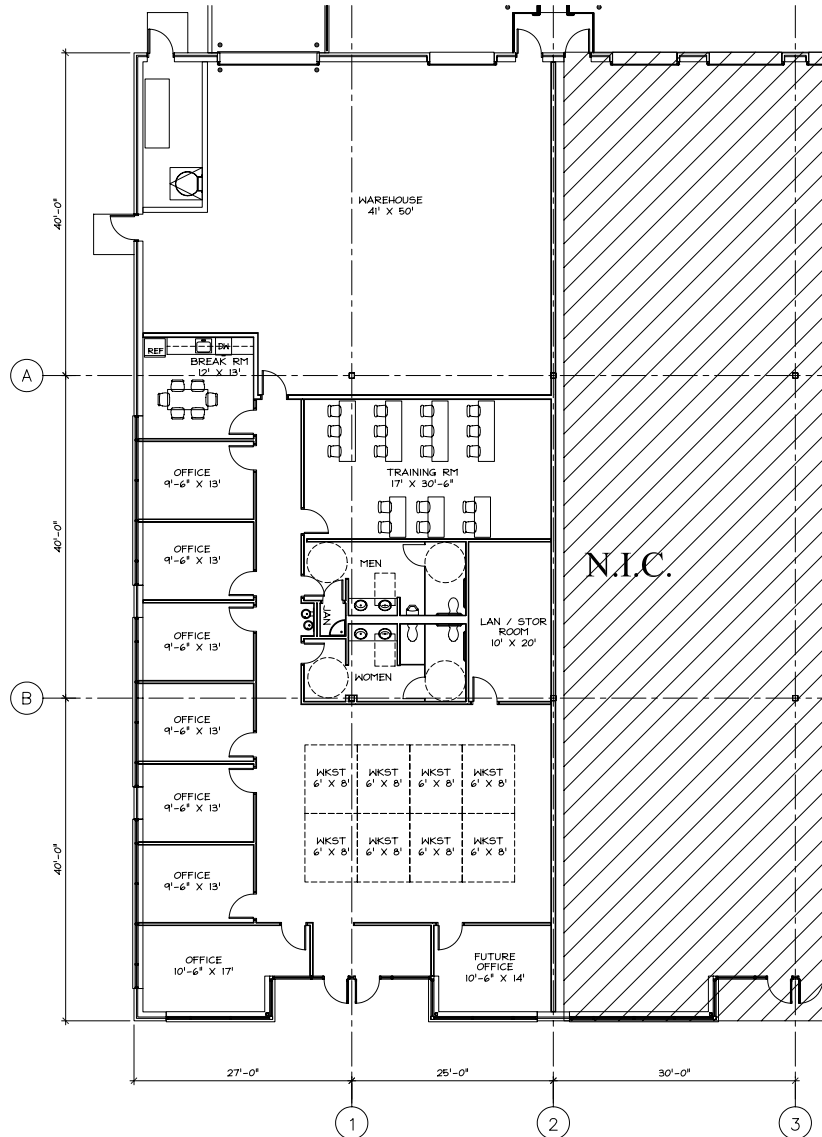

## Floor Plan

First Floor: 10,540 SF

Available Immediately

For Leasing Information: 703.522.4600

Neil Alt  
703.284.5868  
nalt@lpc.com

Correll Caulfield  
703.284.5886  
ccaufield@lpc.com

LINCOLN  
PROPERTY  
COMPANY

## Floor Plan

First Floor: 6,060 SF

Available January 2020

For Leasing Information: 703.522.4600

Neil Alt  
703.284.5868  
nalt@lpc.com

Correll Caulfield  
703.284.5886  
ccaufield@lpc.com

LINCOLN  
PROPERTY  
COMPANY