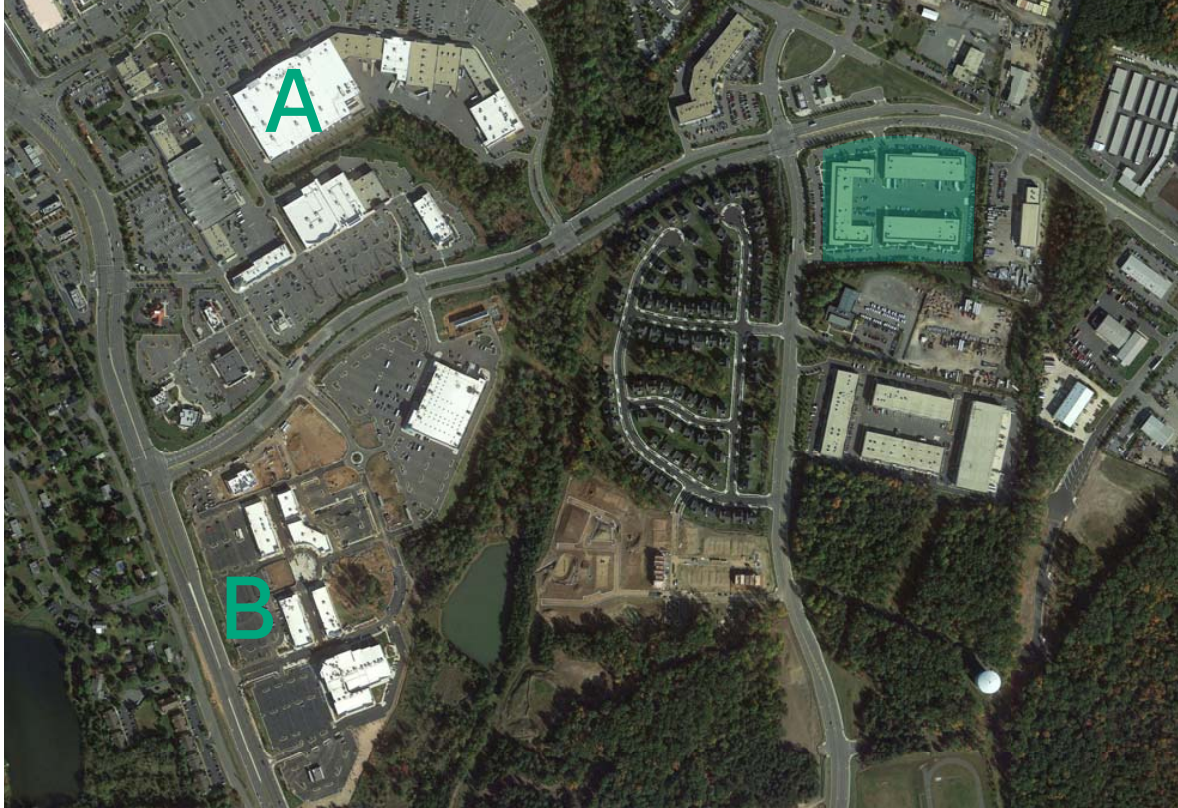

## Project Aerial

For Leasing Information: 703.522.4600

Neil Alt  
703.284.5868  
nalt@lpc.com

Correll Caulfield  
703.284.5886  
ccaufield@lpc.com

LINCOLN  
PROPERTY  
COMPANY

### Virginia Gateway Town Center (A)