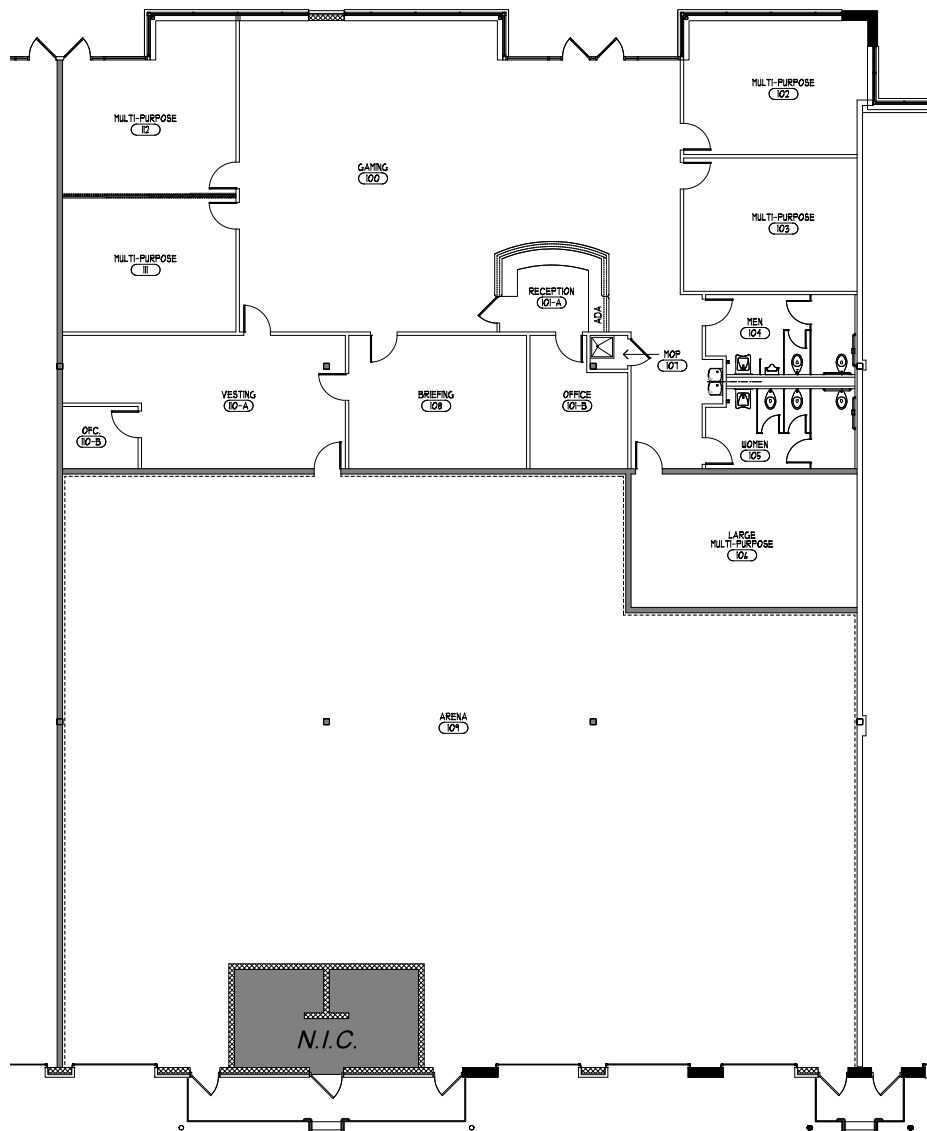

## Floor Plan

First Floor: 10,540 SF

Available Immediately

For Leasing Information: 703.522.4600

Neil Alt  
703.284.5868  
nalt@lpc.com

Correll Caulfield  
703.284.5886  
ccaufield@lpc.com

LINCOLN  
PROPERTY  
COMPANY