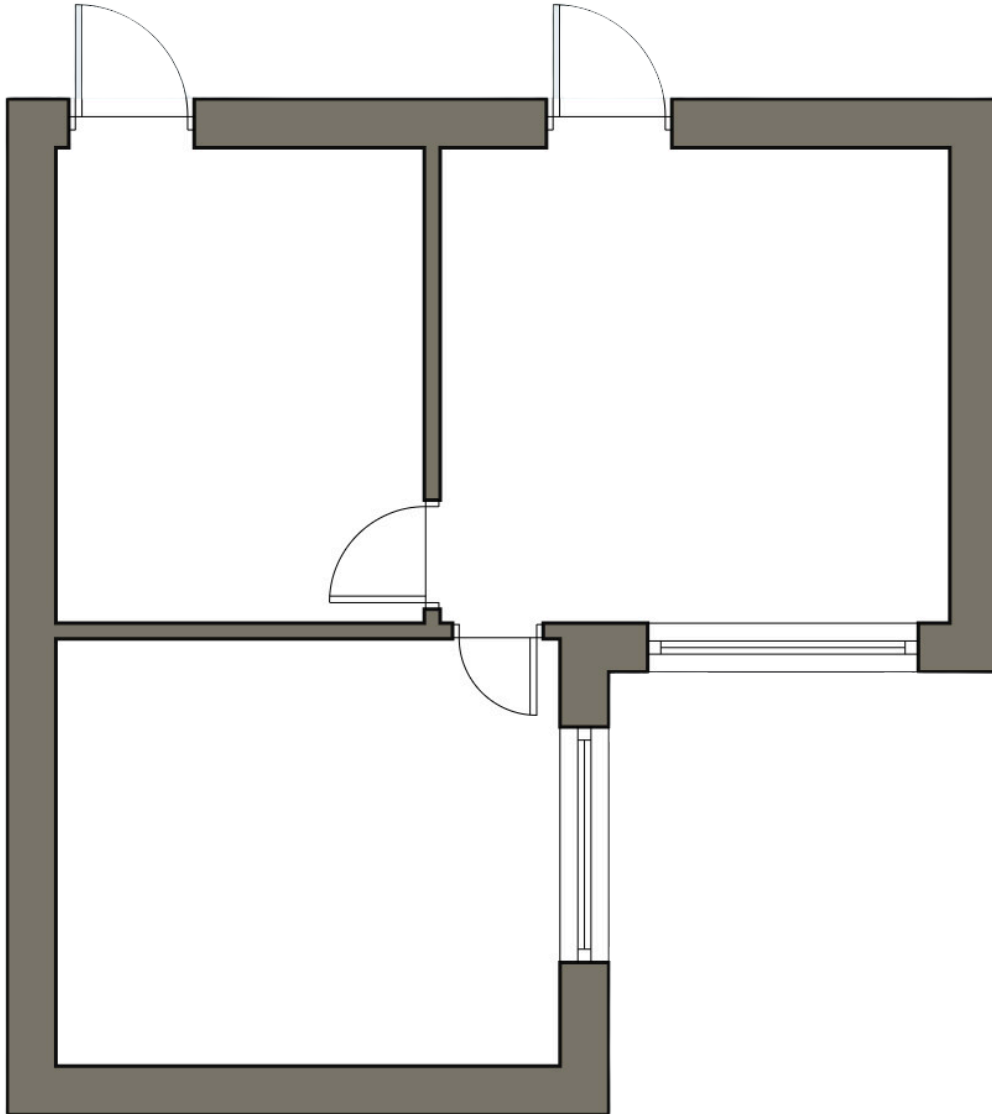

THE DEMARCO REAL ESTATE GROUP™

Office: (954) 453-1000

john@demarcogroup.com

www.DeMarcoGroup.com

1901 Harrison Street, Hollywood FL, 33020

UNIT 215:

PRICE: \$18/SF NNN + \$8/SF CAM
SIZE: 700 SF

THE DEMARCO REAL ESTATE GROUP™