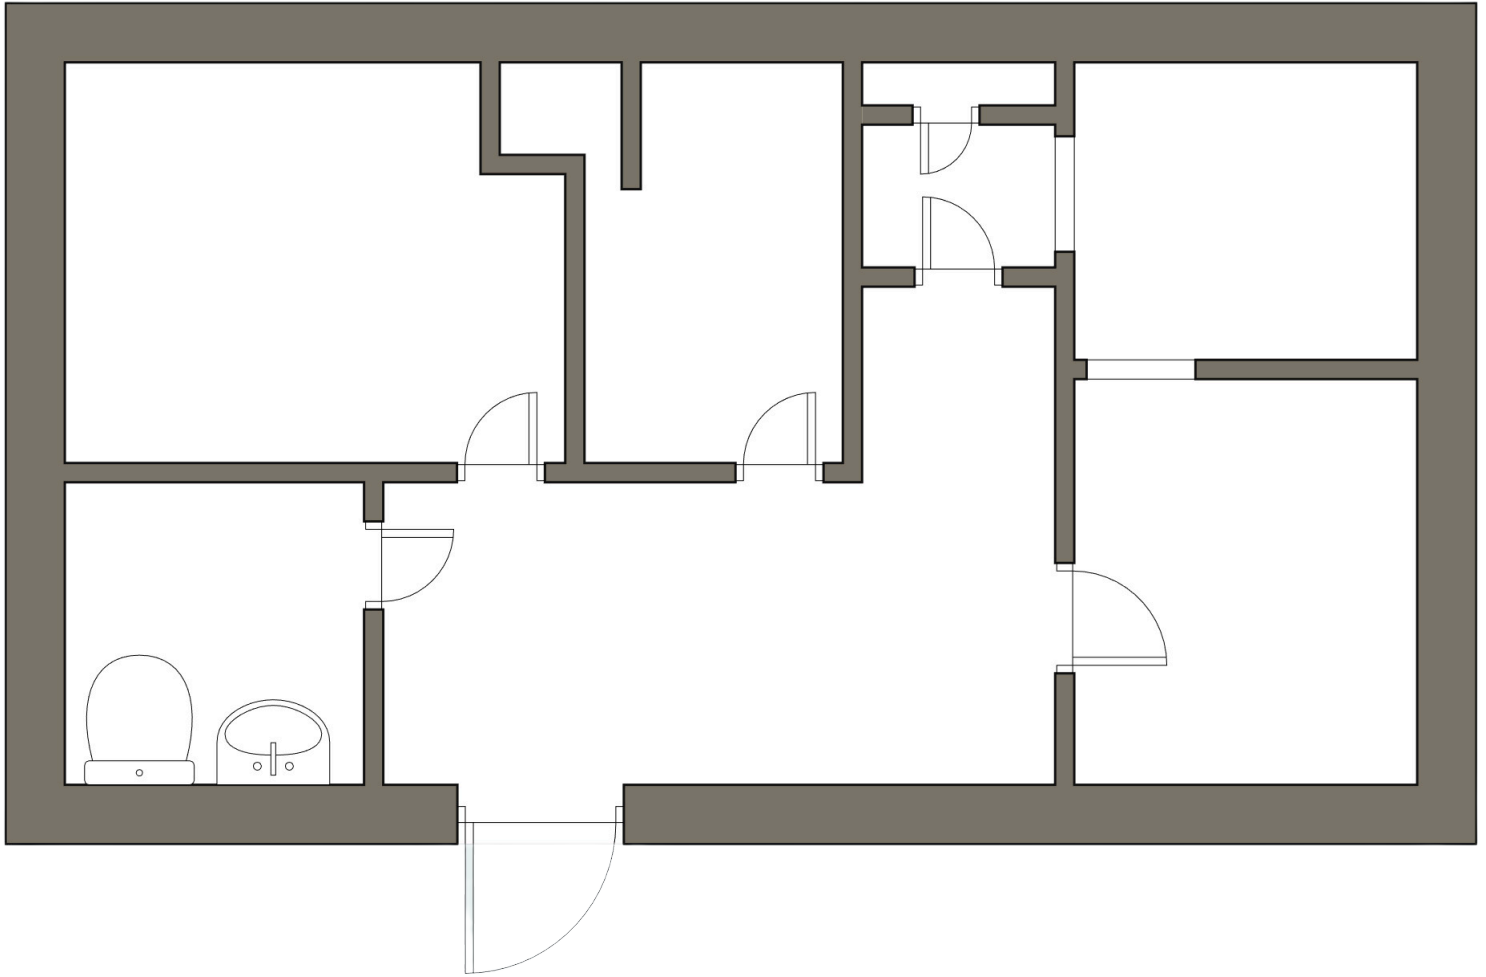

john@demarcogroup.com

www.DeMarcoGroup.com

1901 Harrison Street, Hollywood FL, 33020

THE DEMARCO[®]
REAL ESTATE GROUP

UNIT 218:

PRICE: \$18/SF NNN + \$8/SF CAM
SIZE: 700 SF

THE DEMARCO REAL ESTATE GROUP™

Office: (954) 453-1000