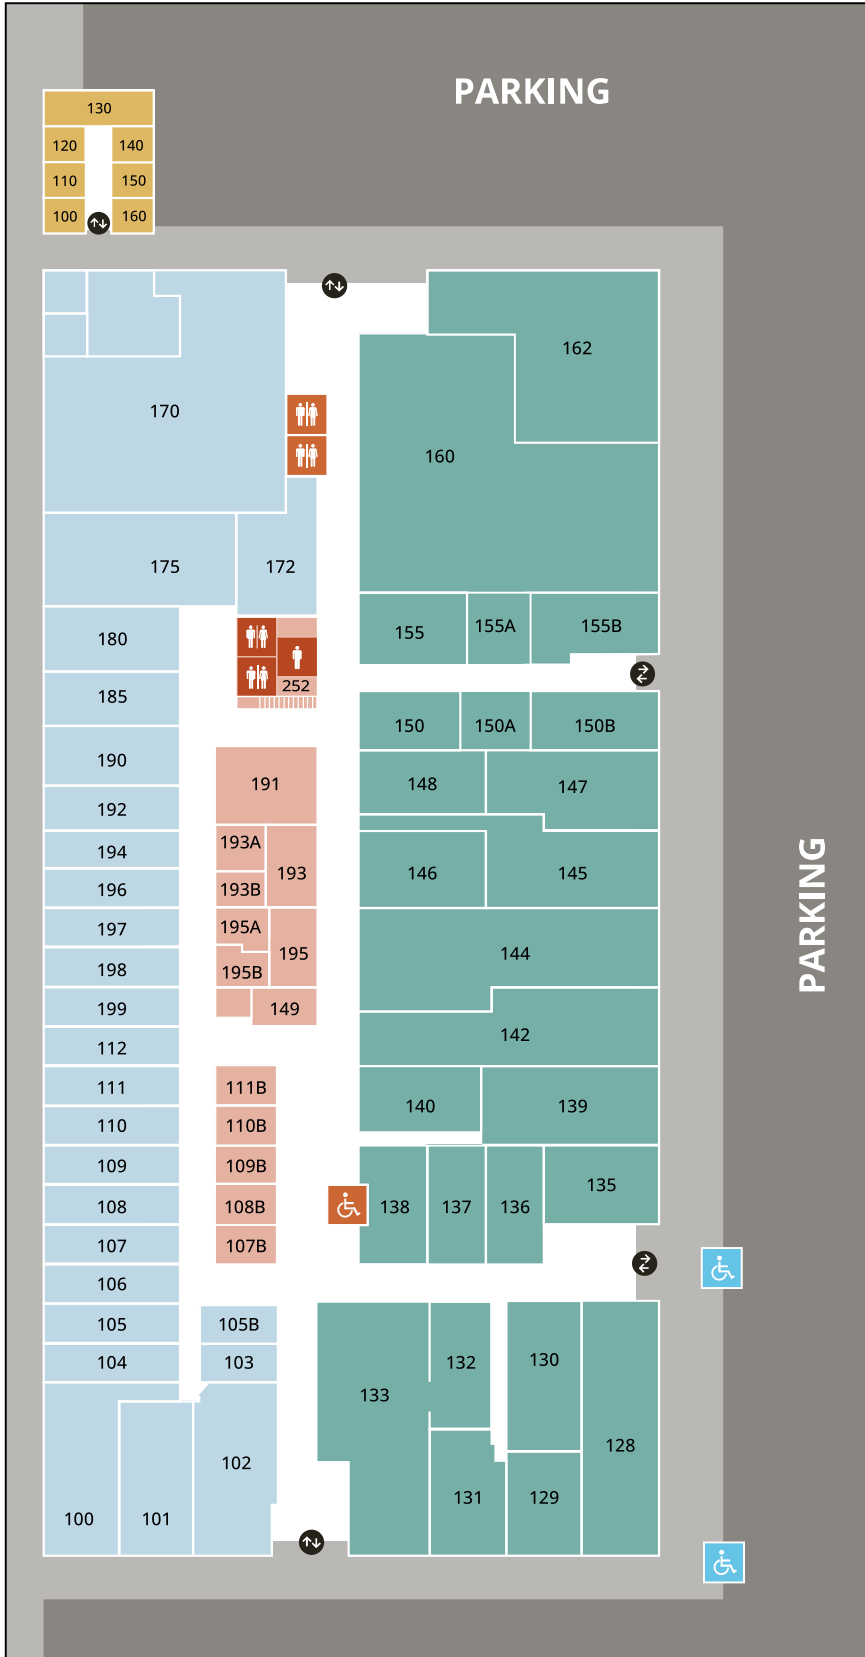

45TH PARALLEL

Shops & Gifts

- 100 - The Shabby Chic Bride
- 101 - Michelle Ashley Custom Cakes
- 107 - The Hook Nook
- 108 - Teja Juice Company
- 110 - Boutique Z (by appointment)
- 111 - Mint Baby Body Decor
- 131 - Chomp Chocolate
- 132 - Chomp Chocolate
- 133 - Chomp Chocolate
- 134 - Chomp Chocolate
- 172 - Retro Next Door
- 185 - Street Sweets 1969
- 196 - Odolla Coffee Roasters
- 197 - Chang'n Lanes

Back Building Suite

- 130 - The Keene Group
- 150 - Berrien Concrete

Beauty & Wellness

- 104 - White Lotus Medical Aesthetic
- 106 - Salon 45
- 109 - Lure Beauty LLP
- 109B - Shade and Blade
- 112 - Little Angels Kid Salon
- 135 - 503 Fades
- 136 - LQHD
- 138 - Arvo Lash & Beauty Lounge
- 139 - TRIO Salon
- 140 - April Jean and Co.
- 145 - Blackcraft Tattoo
- 149 - Mo.Xo
- 190 - Sisterhood Aesthetics
- 193 - Ms Tease Salon
- 193B - Blush Beauty & Lashes
- 194 - Sanders Styles
- 195A - Mvida Beauty Studio
- 195B - Rigmaiden Amanda
- 198 - Kuston Kreations Salon
- 199 - Luna Lash Suite

Back Building Suite

- 100 - Tattoos by Becca Nushell
- 110 - The Cortado
- 140 - Salon Asha
- 160 - Lannigan Tattoos

Food & Beverage

- 102 - Just Us Girls Event Planning
- 128 - Momiji
- 129 - Momiji

Map Key