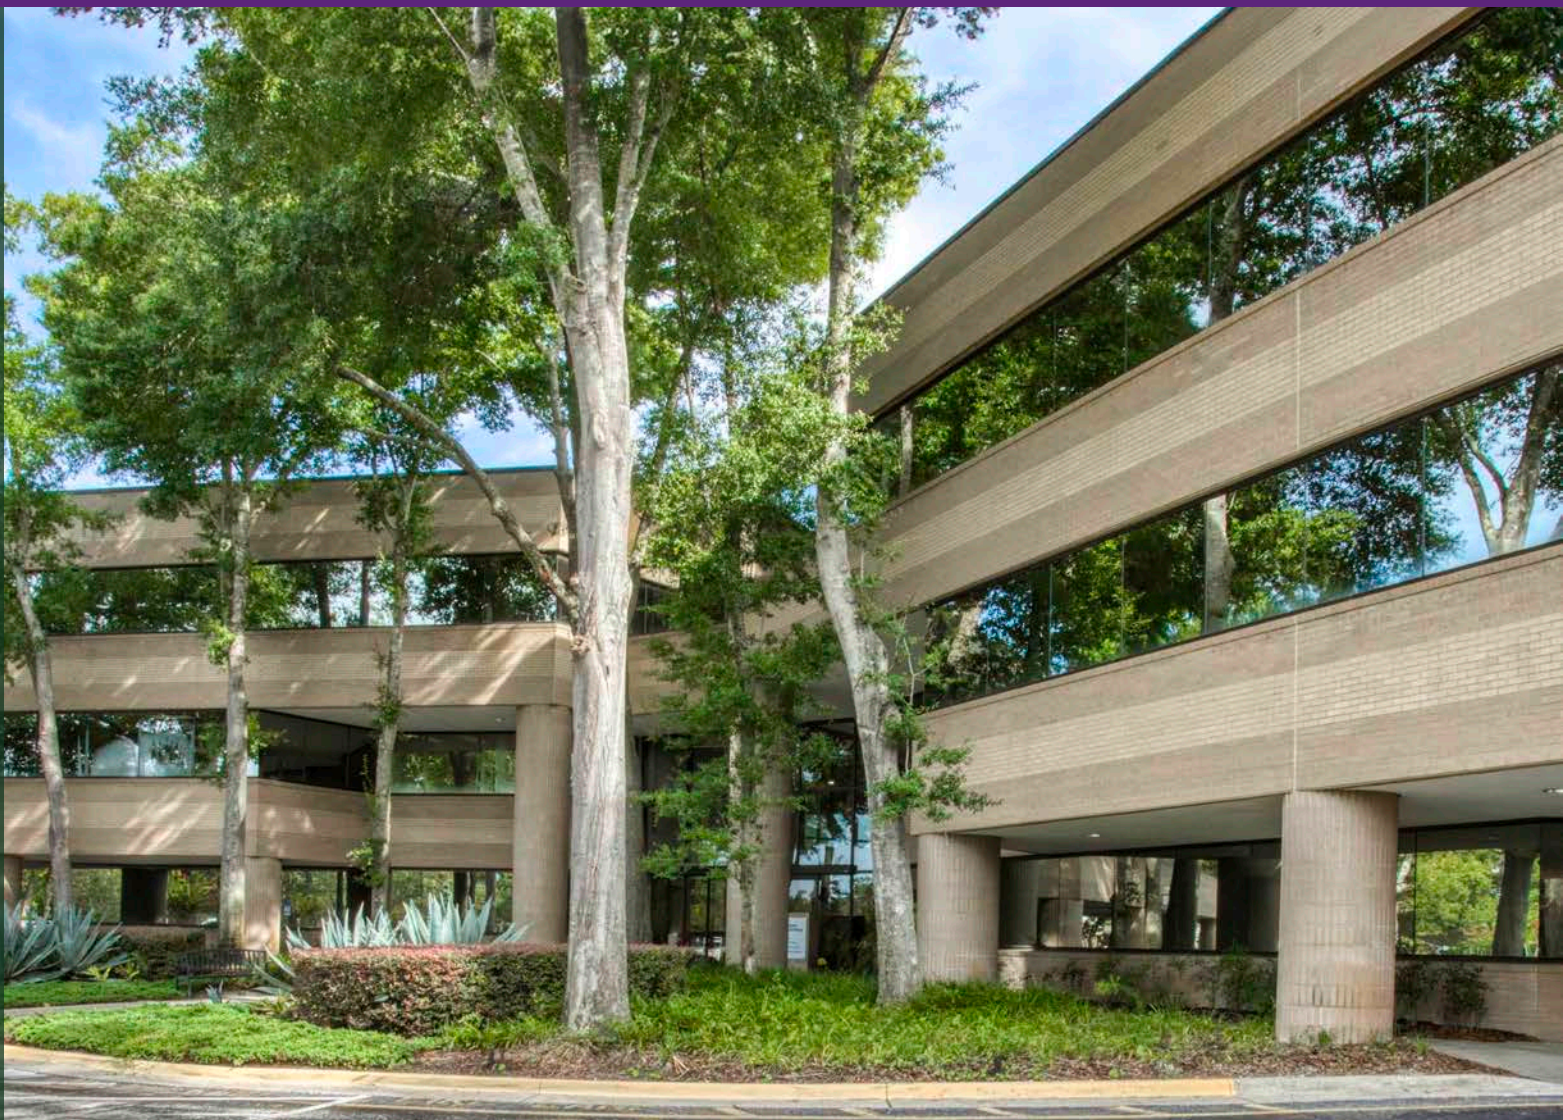

A Great Owner/User Investment Opportunity

This ±2,675 SF medical office space, located at MedPlex on W Lake Mary Blvd, offers high visibility, efficient layout, modern infrastructure, ample parking, and a vibrant community.

MedPlex is tailored for healthcare professionals, providing an optimal environment for exceptional patient care while providing a professional atmosphere for collaboration and networking among medical professionals.

This owner/user investment opportunity is strategically located in Lake Mary and provides a steady flow of potential patients.

Property Address

MedPlex at Lake Mary
4106 W Lake Mary Blvd
Suite 212
Lake Mary, FL 32746

Property Details

Space Size:	±2,675 SF
Sale Price:	$850,000
Building Size:	52,705 SF
Stories:	3
Building Class:	B
Year Built:	1989
Parking:	100 Surface Spaces
Signage:	Hanging Signage

Bill Traback
Broker/Owner/Realtor
bill@mbifloridarealty.com
407-821-5036
mbifloridarealty.com