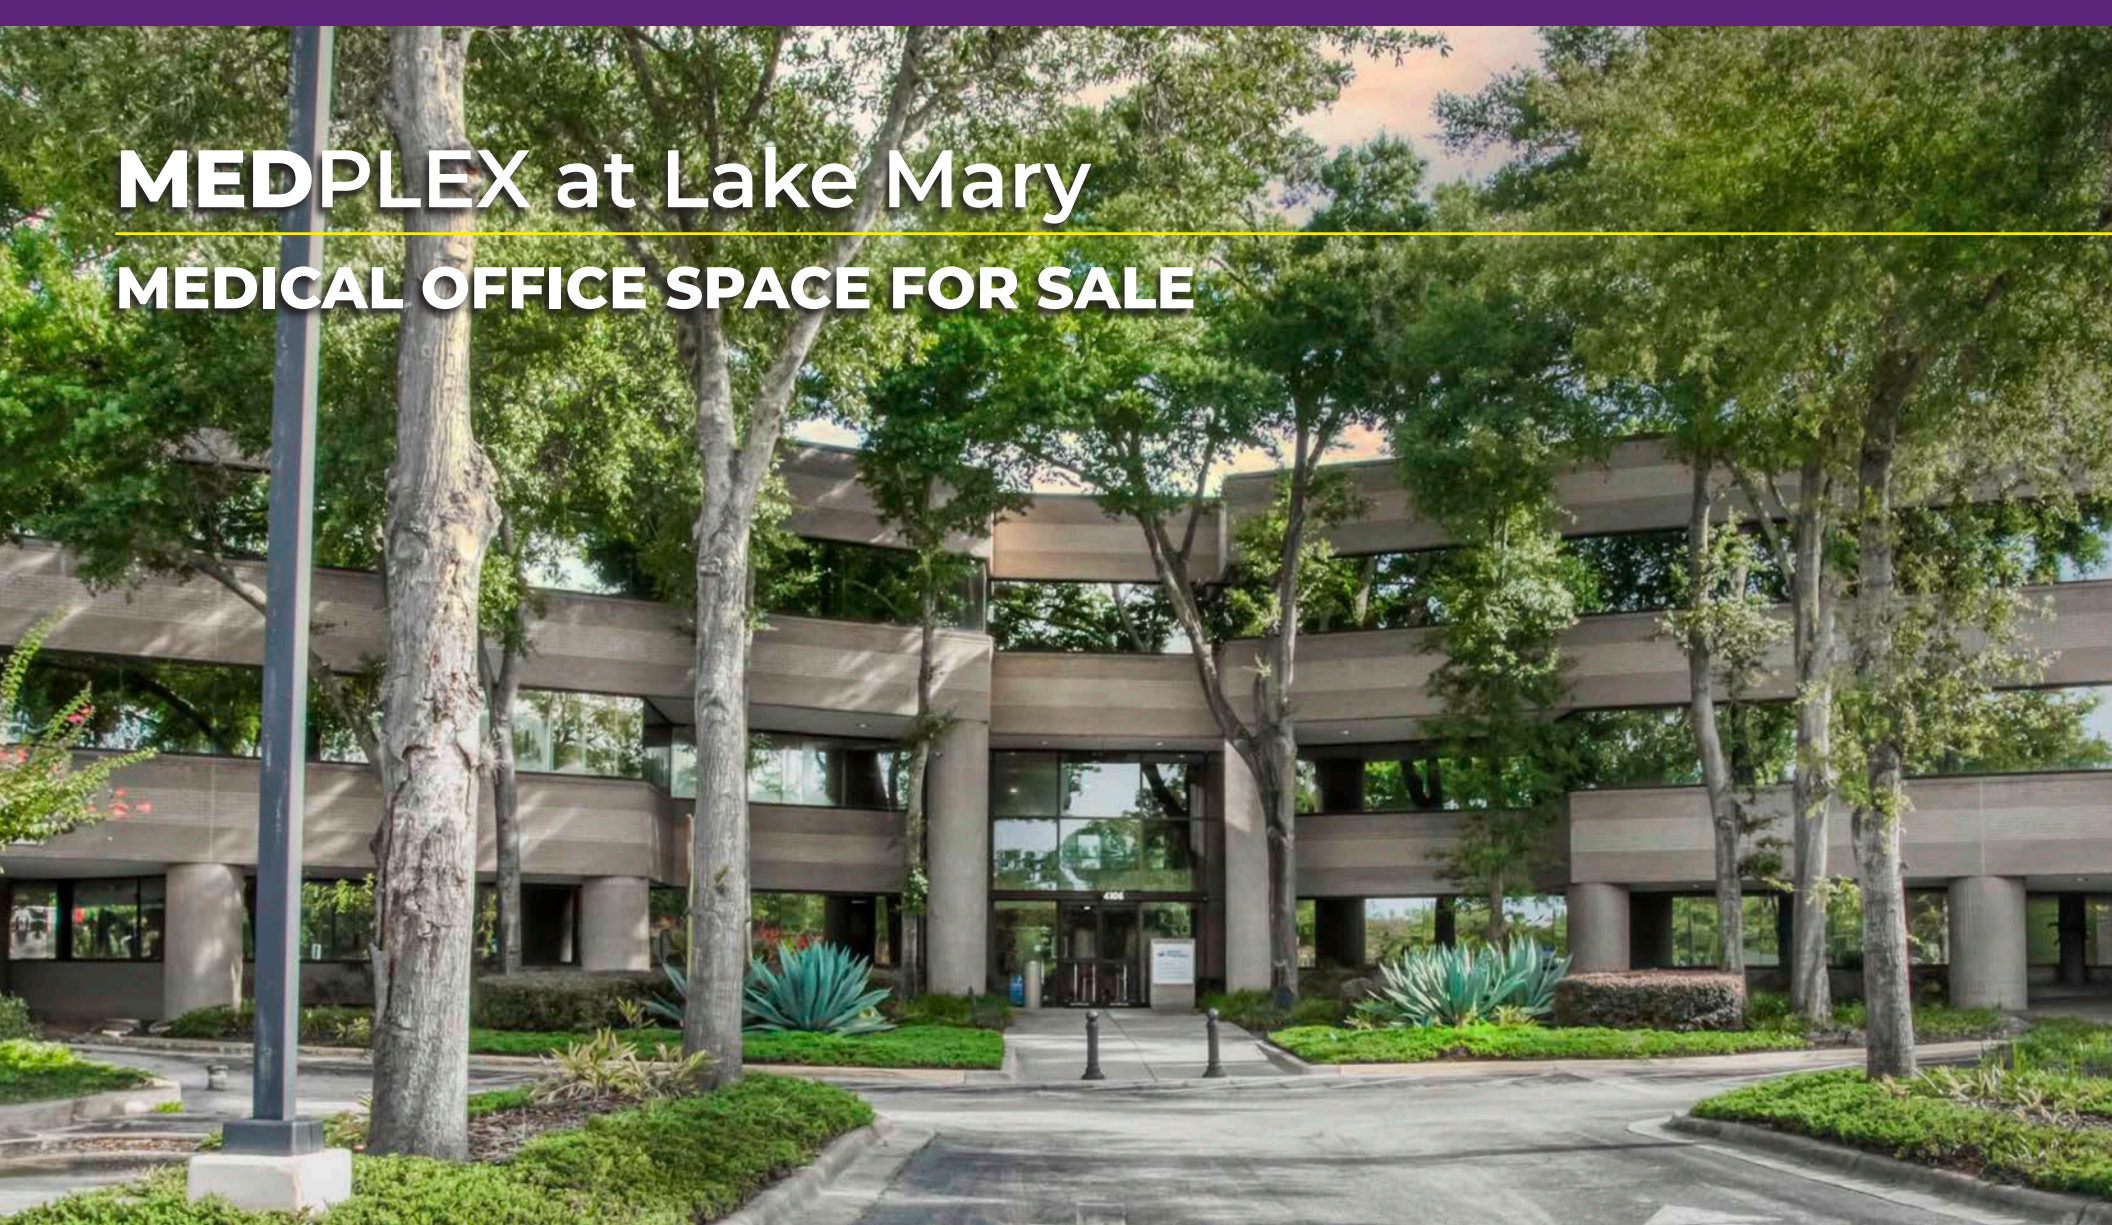

MEDPLEX at Lake Mary

MEDICAL OFFICE SPACE FOR SALE

Bill Traback
bill@mbifloridarealty.com
407-821-5036
mbifloridarealty.com

2nd Gen Premium Medical Office Space

\$815,000

A Great Owner/User Investment Opportunity

This ±2,675 SF medical office space, located at MedPlex on W Lake Mary Blvd, offers high visibility, efficient layout, modern infrastructure, ample parking, and a vibrant community.

MedPlex is tailored for healthcare professionals, providing an optimal environment for exceptional patient care while providing a professional atmosphere for collaboration and networking among medical professionals.

This owner/user investment opportunity is strategically located in Lake Mary and provides a steady flow of potential patients.

Property Address

MedPlex at Lake Mary
4106 W Lake Mary Blvd
Suite 212
Lake Mary, FL 32746

Property Details

Space Size:	±2,675 SF
Sale Price:	\$850,000
Building Size:	52,705 SF
Stories:	3
Building Class:	B
Year Built:	1989
Parking:	100 Surface Spaces
Signage:	Hanging Signage

Bill Traback
Broker/Owner/Realtor
bill@mbifloridarealty.com
407-821-5036
mbifloridarealty.com