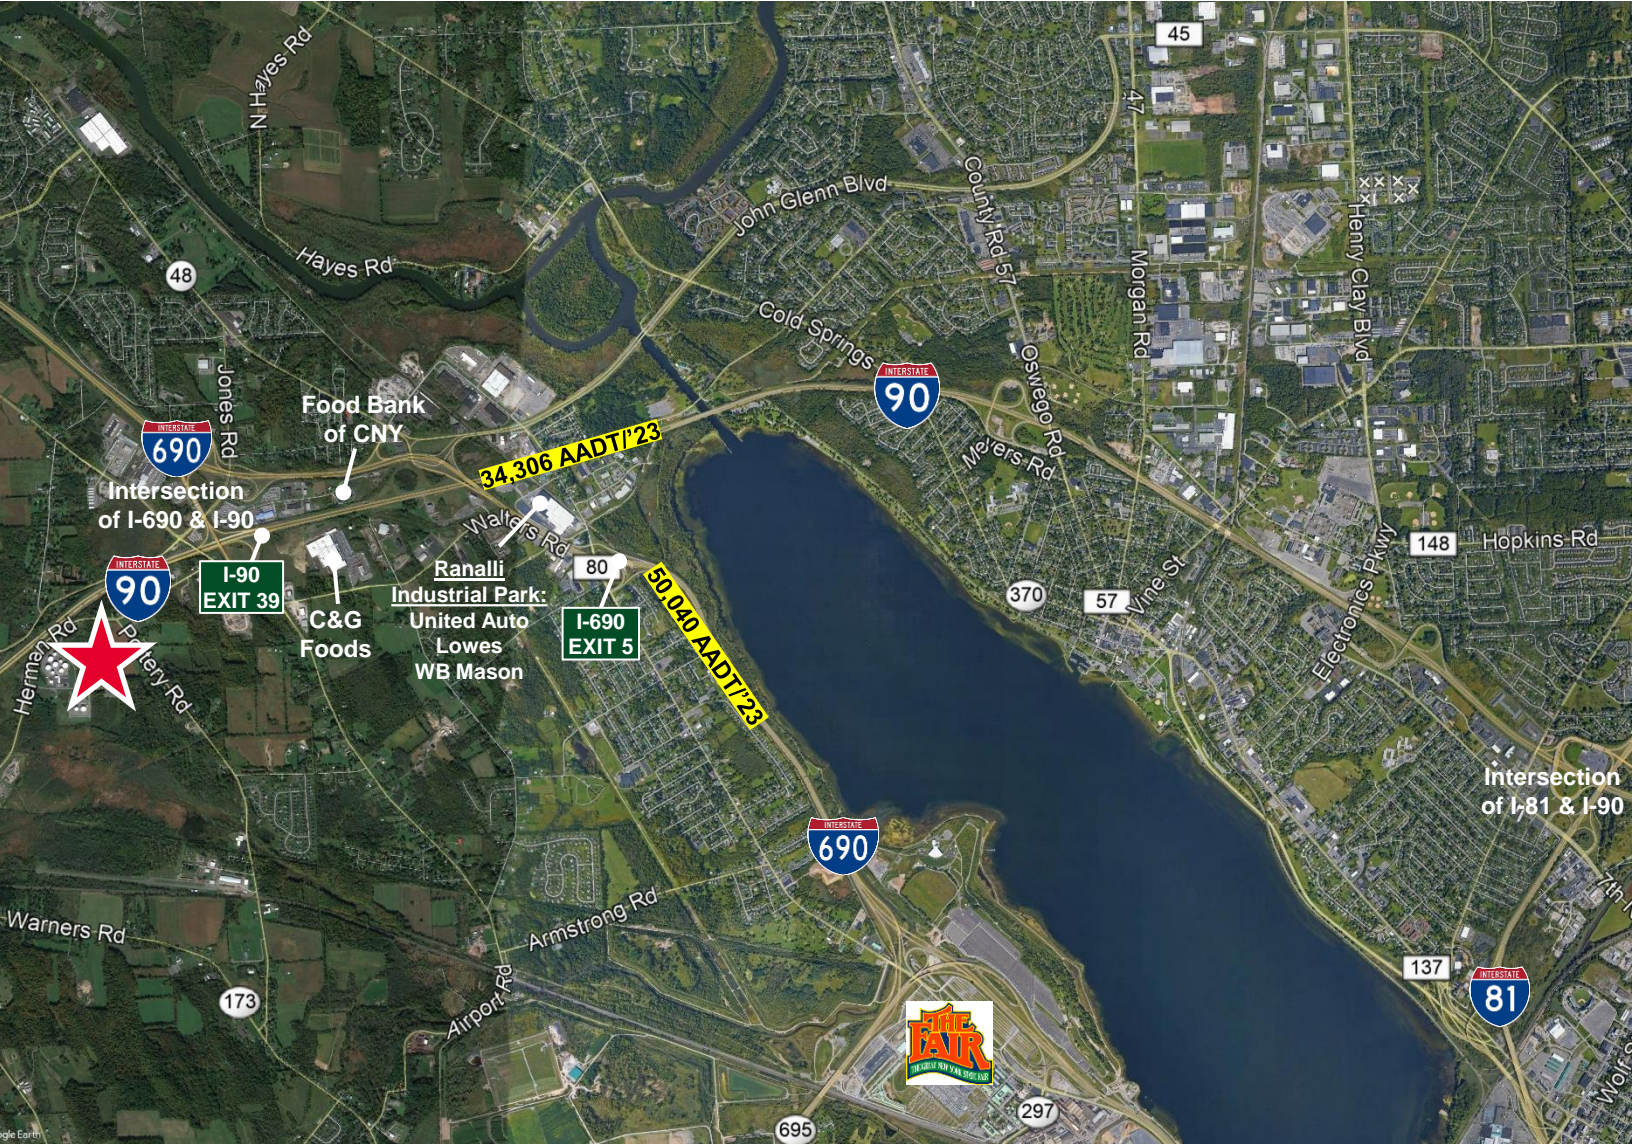

FOR SALE OR LEASE

3280 Ted Park Drive | Warners, New York

Independently Owned and Operated / A Member of the Cushman & Wakefield Alliance

Cushman & Wakefield Copyright 2022. No warranty or representation, express or implied, is made to the accuracy or completeness of the information contained herein, and same is submitted subject to errors, omissions, change of price, rental or other conditions, withdrawal without notice, and to any special listing conditions imposed by the property owner(s). As applicable, we make no representation as to the condition of the property (or properties) in question.