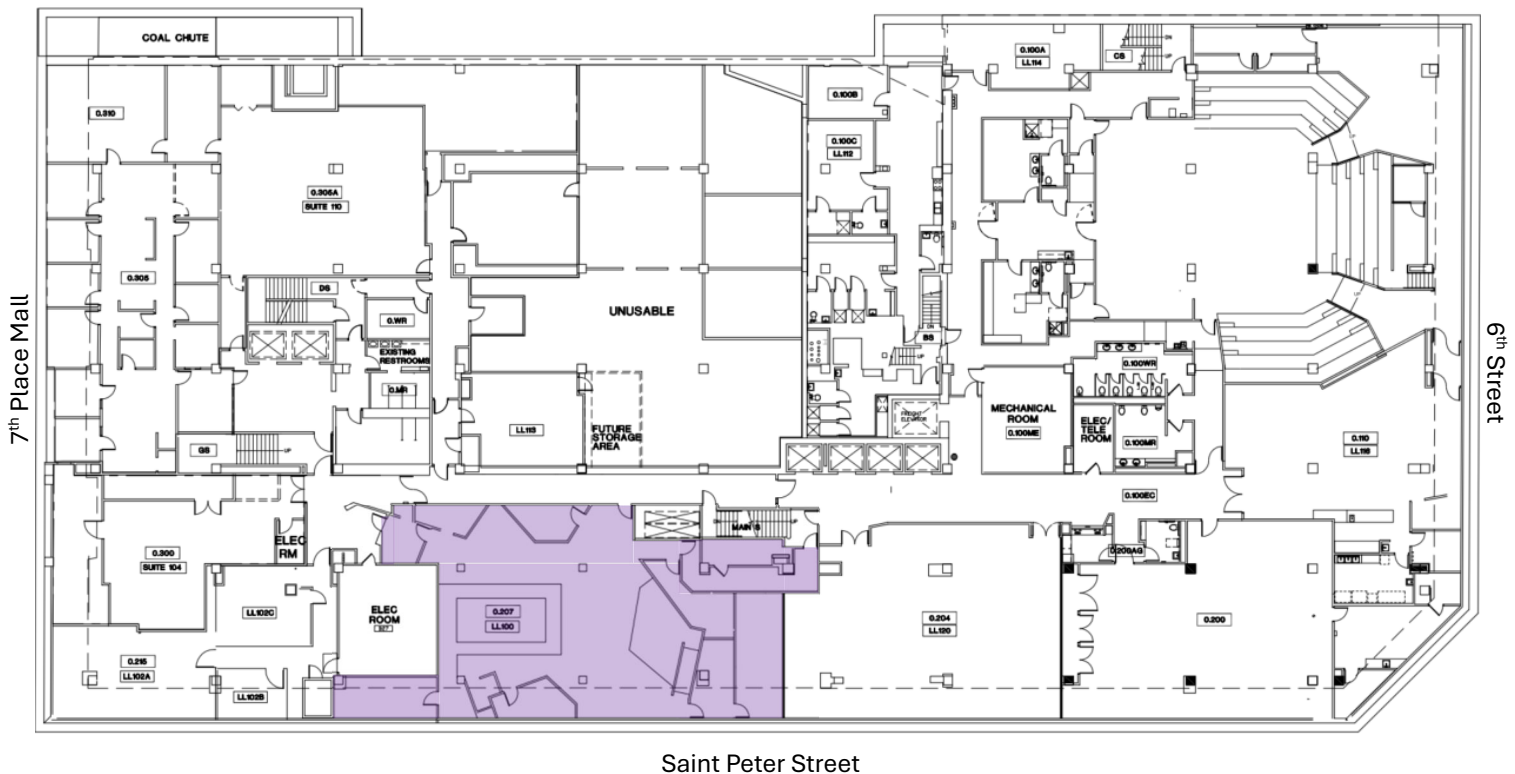

HISTORIC HAMM BUILDING

BUILT 1919

Performance Venue in Downtown Saint Paul

- Surrounded by retail, restaurants, and a theater
- Enjoy the character of a stunning historic building
- Be part of the exciting transformation as residential units are introduced to create a vibrant mixed-use community