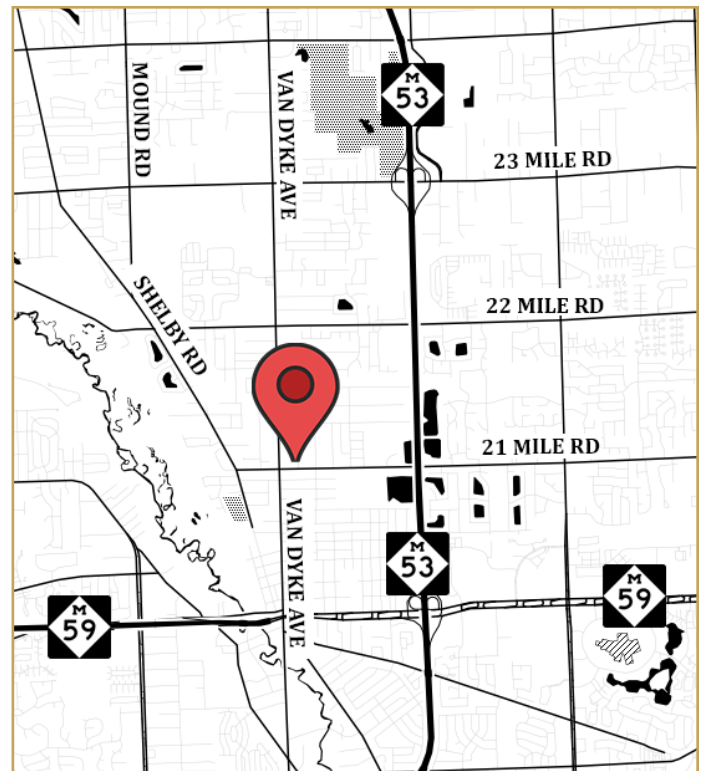

L. MASON CAPITANI

CORFAC INTERNATIONAL

FOR SALE

1,736 SQUARE FEET

SHELBY TOWNSHIP, MICHIGAN

FOR MORE INFORMATION:

Robert Gojcaj

248.637.7783

RGojcaj@Lmcap.com

PROPERTY FEATURES:

- Renovated Office Building For Sale
- Main Road Exposure on 21 Mile Road
- Large Garage Perfect for Extra Storage
- Sits on 0.72 Acres of Land

CONNECT WITH US:

248.637.9700 | www.Lmcap.com