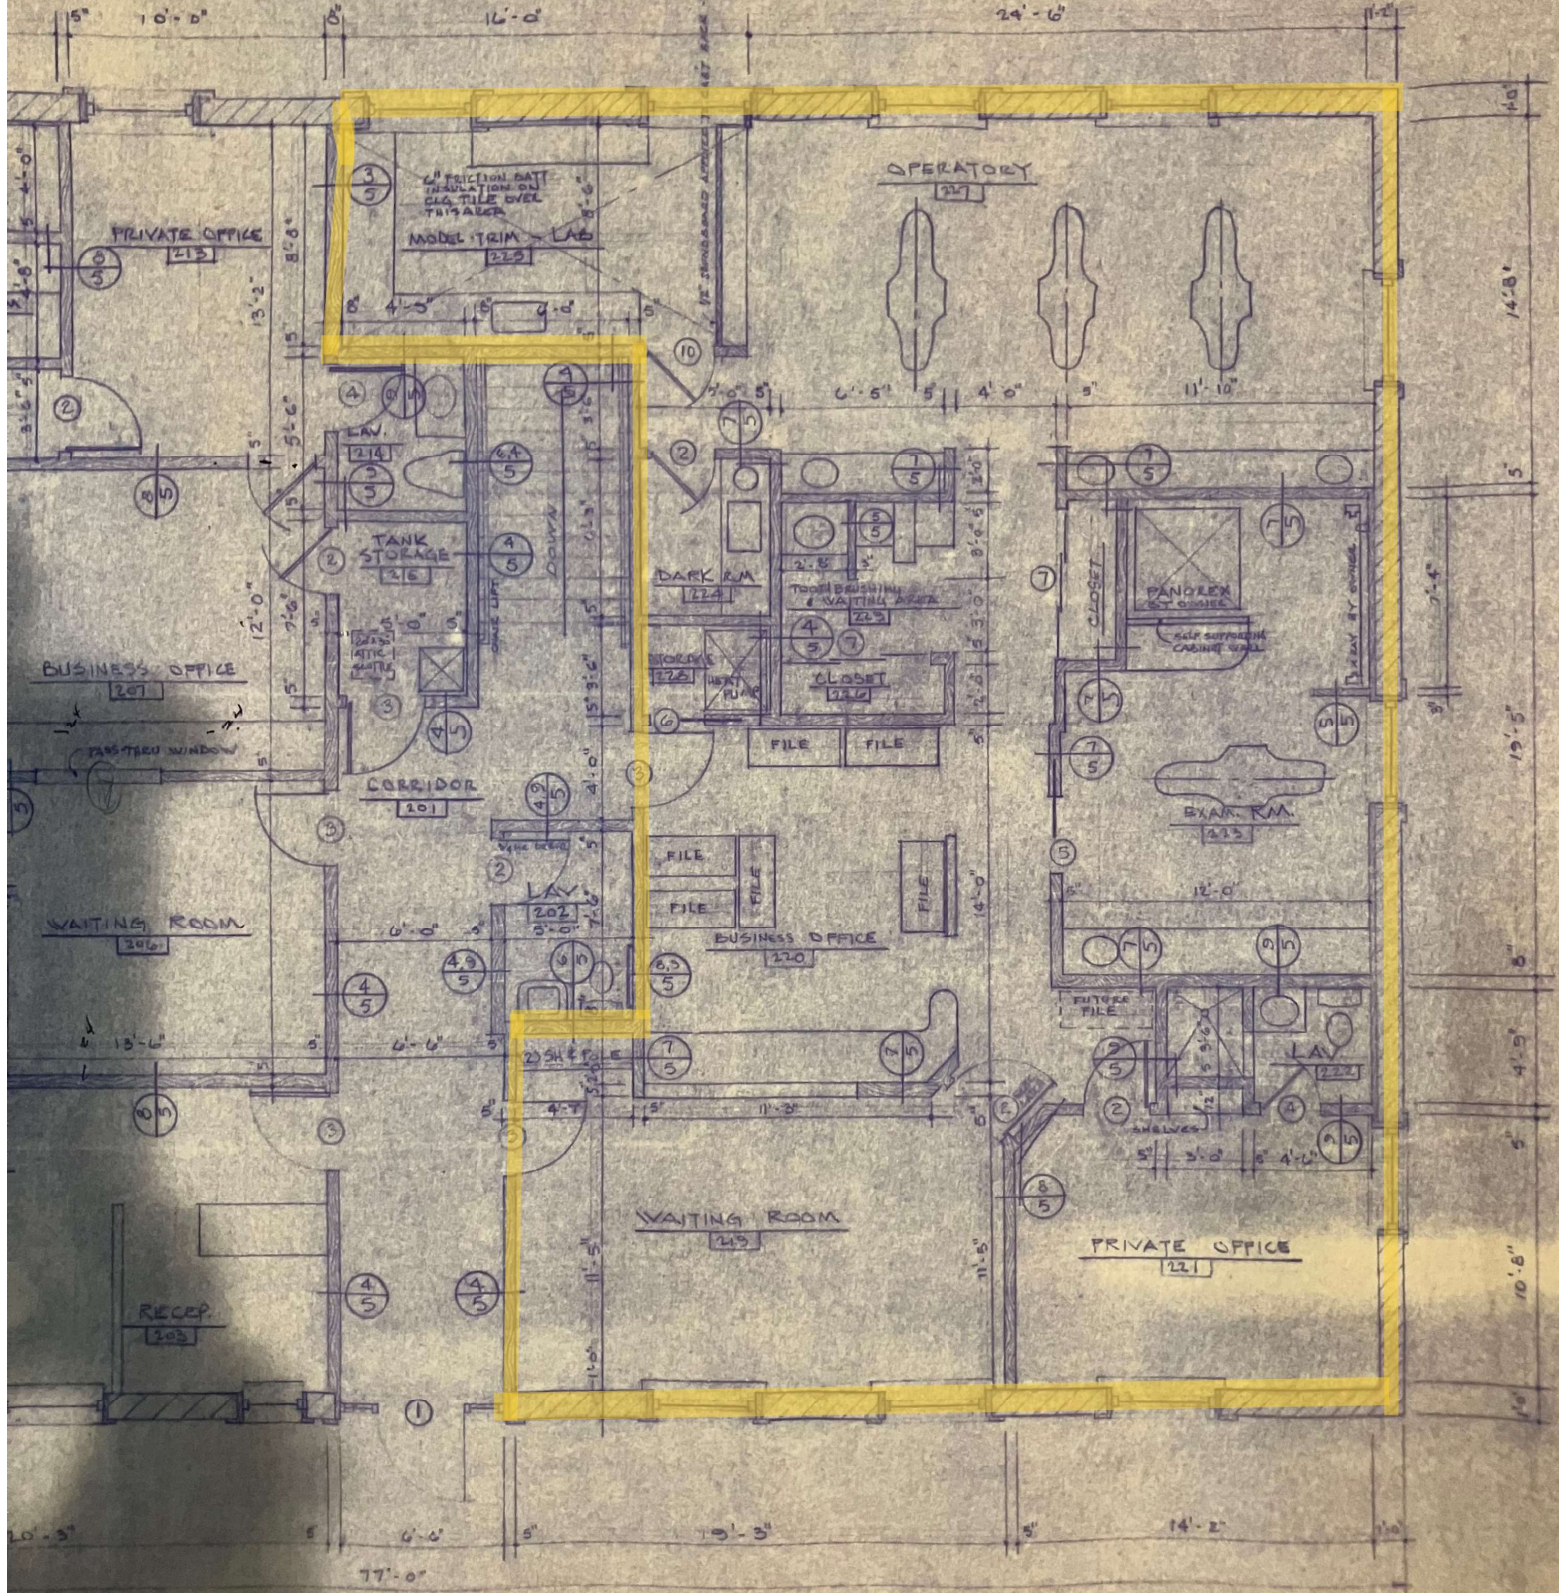

Suite 2

1305 CHESTNUT ST.

WEST BEND WI

GOOD PLAN
SCALE 1/4" = 1'-0"