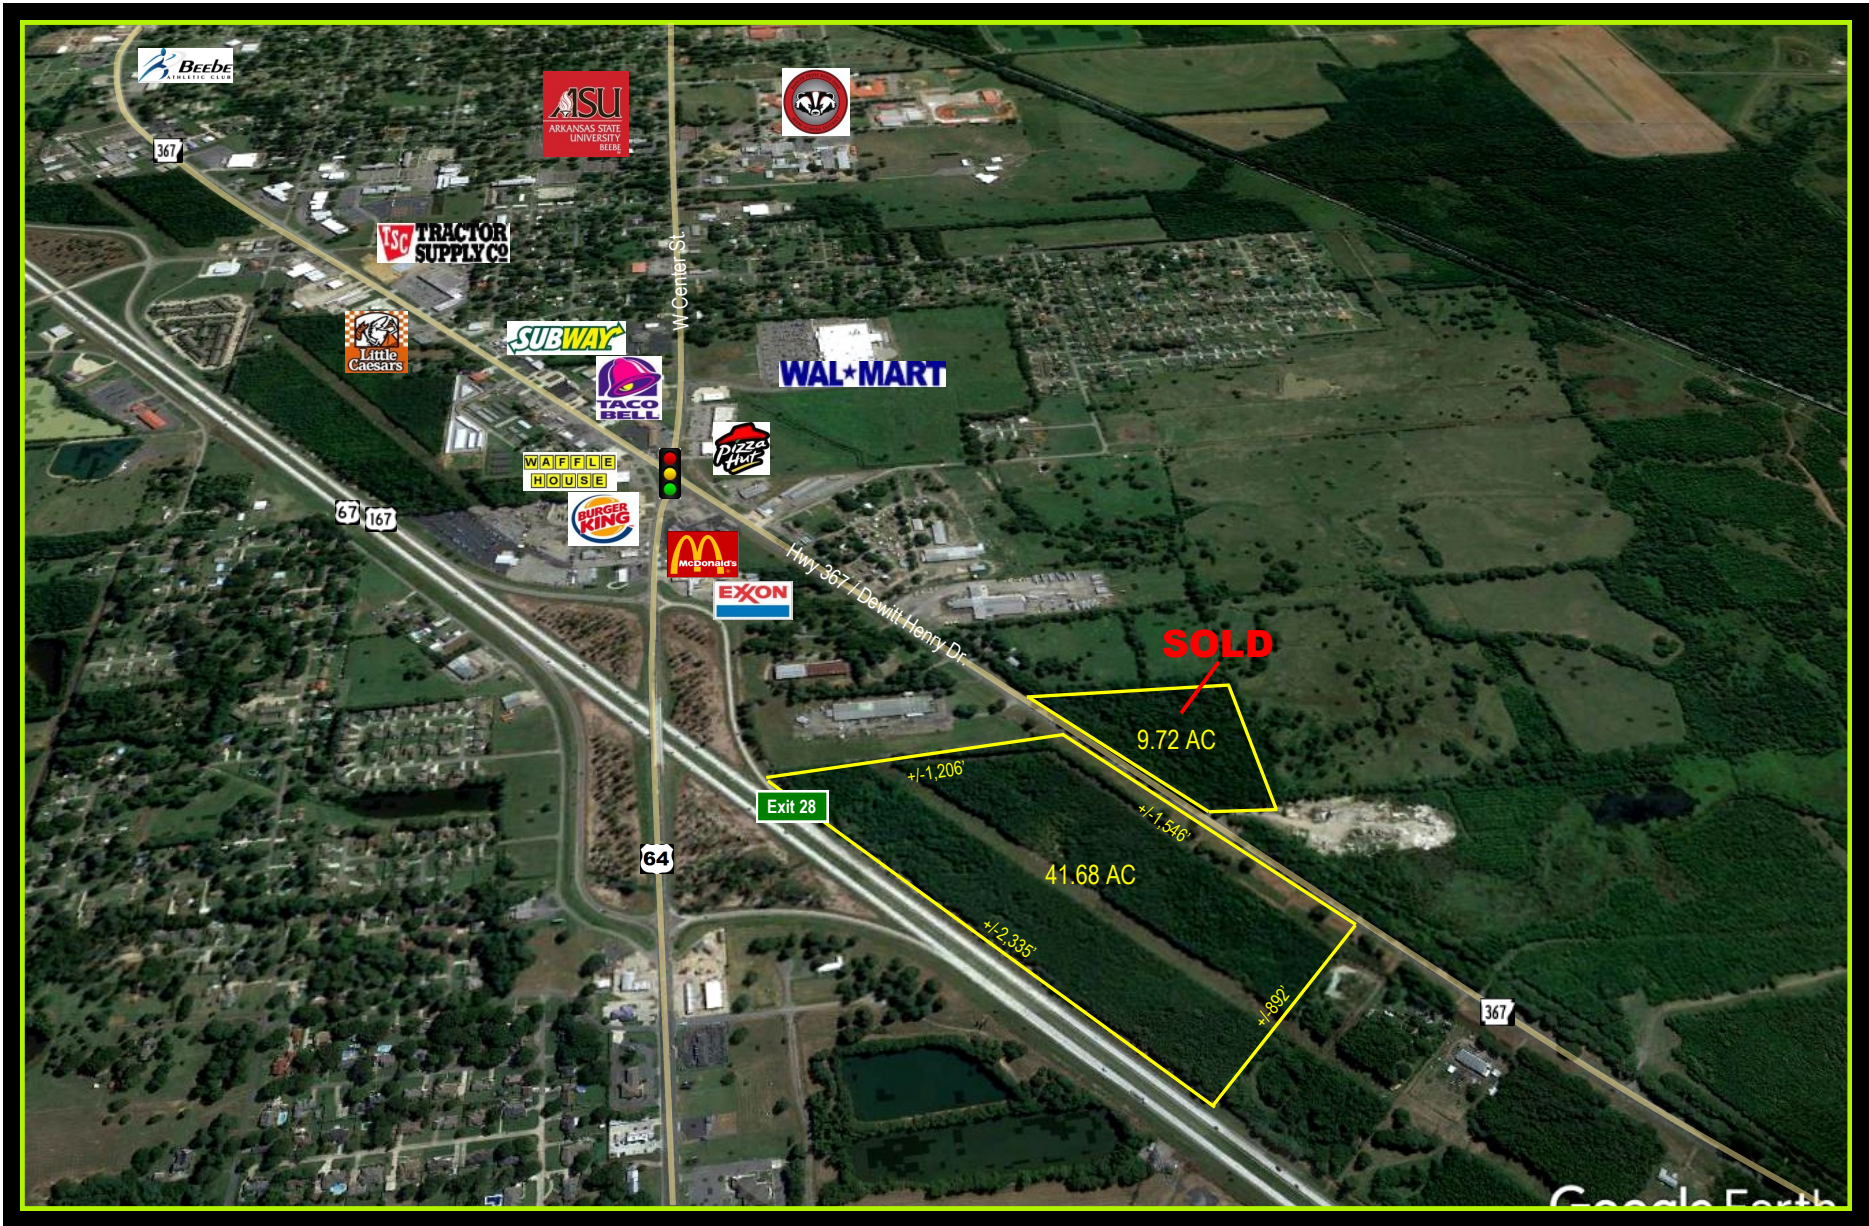

Property Location:

+/- 41.68 AC HWY 367 - BEEBE, AR 72012

ARNETT REALTY & INVESTMENTS

Arnett Realty & Investments is the agent for the Owner of property described herein. Information is deemed reliable but is not guaranteed. Reproduction without permission is strictly prohibited.