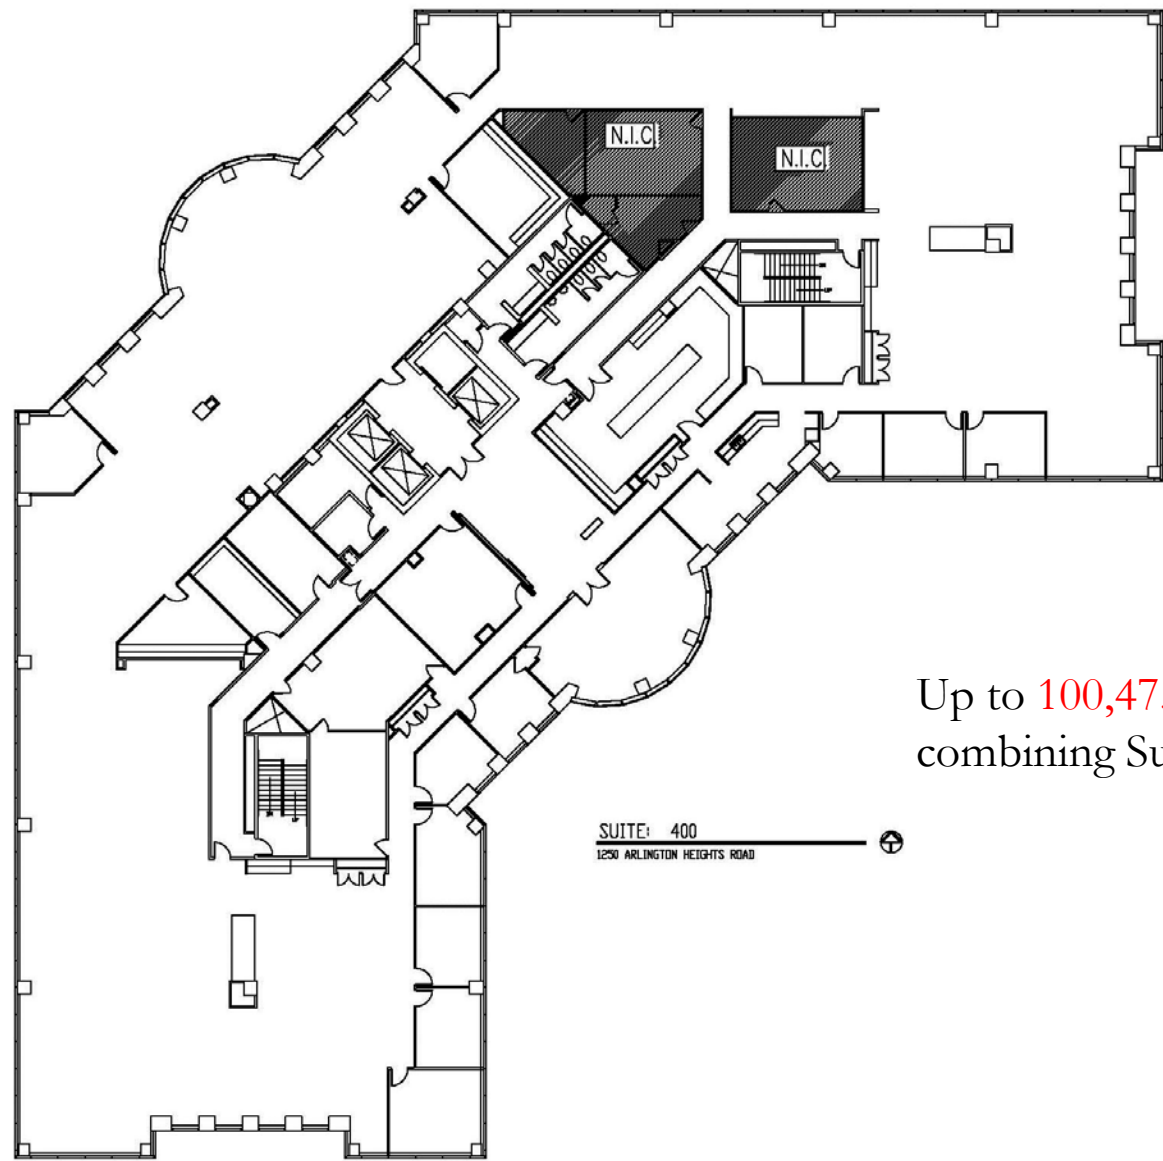

# HAMILTON PARTNERS

1250 Arlington Heights Road

HAMILTON LAKES  
CENTER OF THE SUBURBS™

1200 AHR

**1250 AHR**

**1250 AHR  
Parking Garage**

1300 AHR

Year Built:	1991
Total Square Footage:	130,934 S.F.
Typical Floor Size:	27,000 S.F.
Parking Ratio:	4/1000
OP. Expense:	\$7.27/S.F.
Tax:	\$3.00/S.F.

Up to 100,475 S.F. available by combining Suites 200, 300, 400 and 500