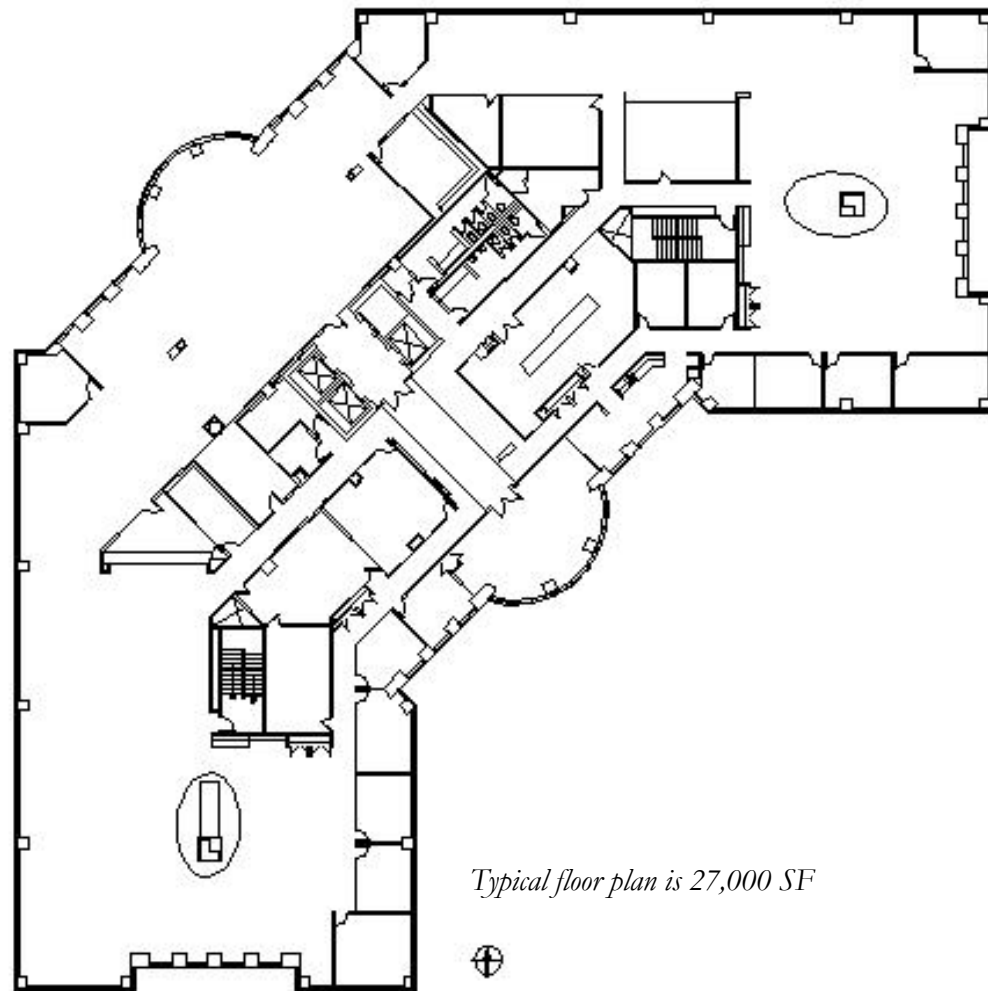

# HAMILTON PARTNERS

1250 Arlington Heights Road

HAMILTON LAKES  
CENTER OF THE SUBURBS™

1200 AHR

**1250 AHR**

**1250 AHR  
Parking Garage**

1300 AHR

Year Built:	1991
Total Square Footage:	130,934 S.F.
Typical Floor Size:	27,000 S.F.
Parking Ratio:	4/1000
OP. Expense:	\$7.27/S.F.
Tax:	\$3.00/S.F.

Up to 100,475 S.F. available by combining Suites 200, 300, 400 and 500