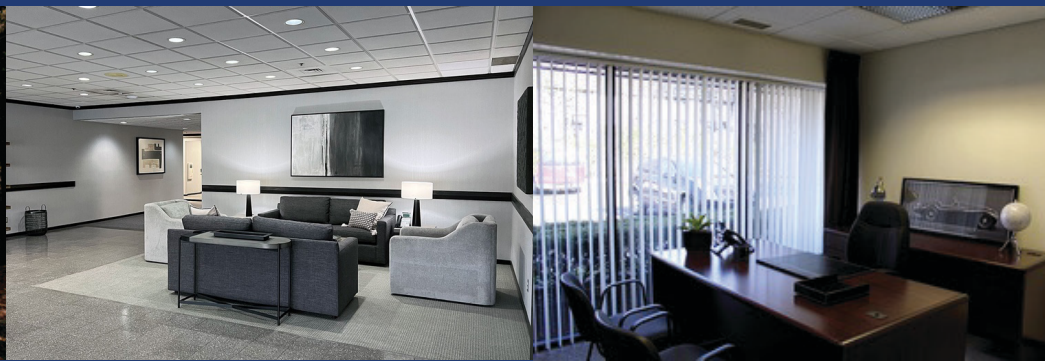

(800) 446-4444

www.americenters.com

info@americenters.com