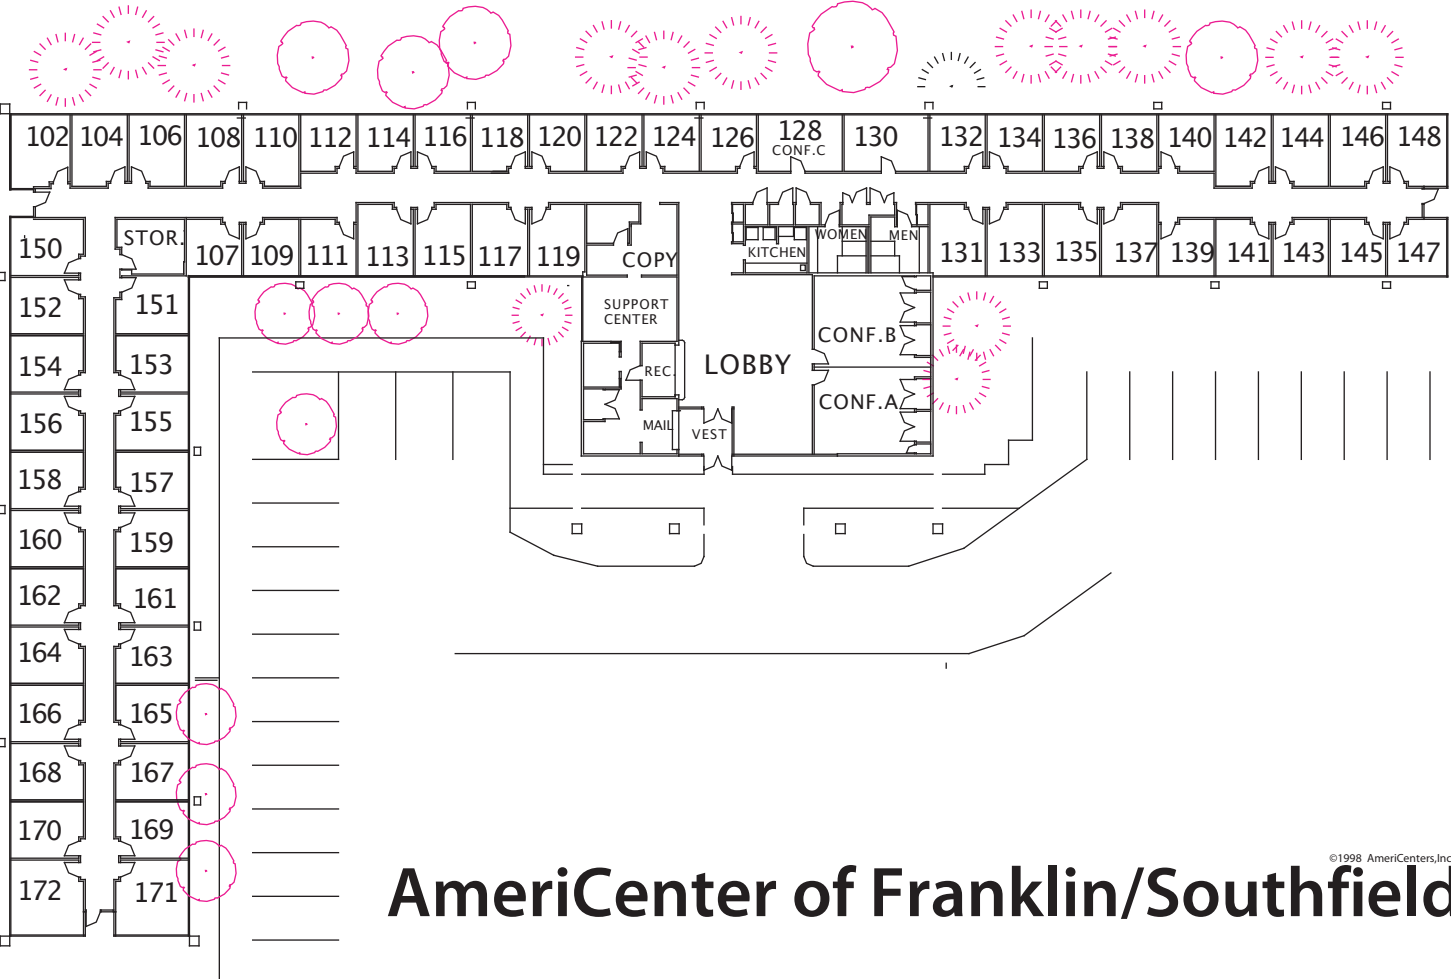

Inside Our Building

Building Amenities

- Meeting Rooms
- Business Services
- Onsite Staff
- Kitchen Area
- Beverage Service

AmeriCenter of Franklin/Southfield

©1998 AmeriCenters, Inc.

(800) 446-4444

info@americenters.com

www.americenters.com