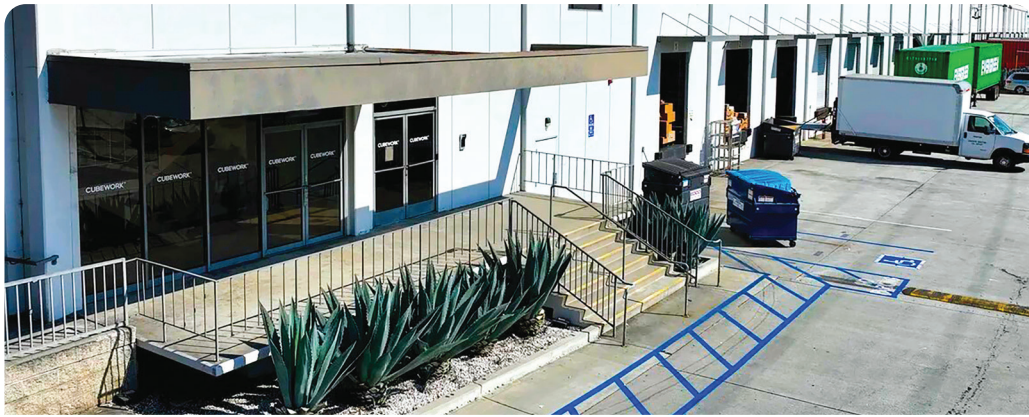

CUBEWORK

La Mirada Facility Map

📍 15910 - 15912 Valley View, La Mirada, CA 90638

☎ 800-338-6369

Building Highlights

Cubework is the nation's premier short-or-long term warehouse provider, we specialize in offering expensive commercial storage, office solutions, and commercial parking without the need for long-term leases. Expand and downsize and never pay for more than what you need.

24/7 Building Access

On-site Staff

Turnkey Spaces

Conference Rooms

Daily Janitor Service

High-speed Internet

CCTV, Surveillance System

Ample Loading Docks

Gourmet Coffee & Water

Forklift Rentals and Labor

Property Features

| | |
|-----------------|----------------------------|
| RBA | 202,310 Square Feet |
| Site | 8.93 Acres |
| Clear Height | 21' |
| Loading Docks | 26 ext |
| HVAC | Yes |
| Fire Protection | Yes |
| Access | 24/7, Turnkey |
| Warehouse | 300 - 197,310 SF Divisible |
| Private Office | 300 - 5,000 SF Divisible |