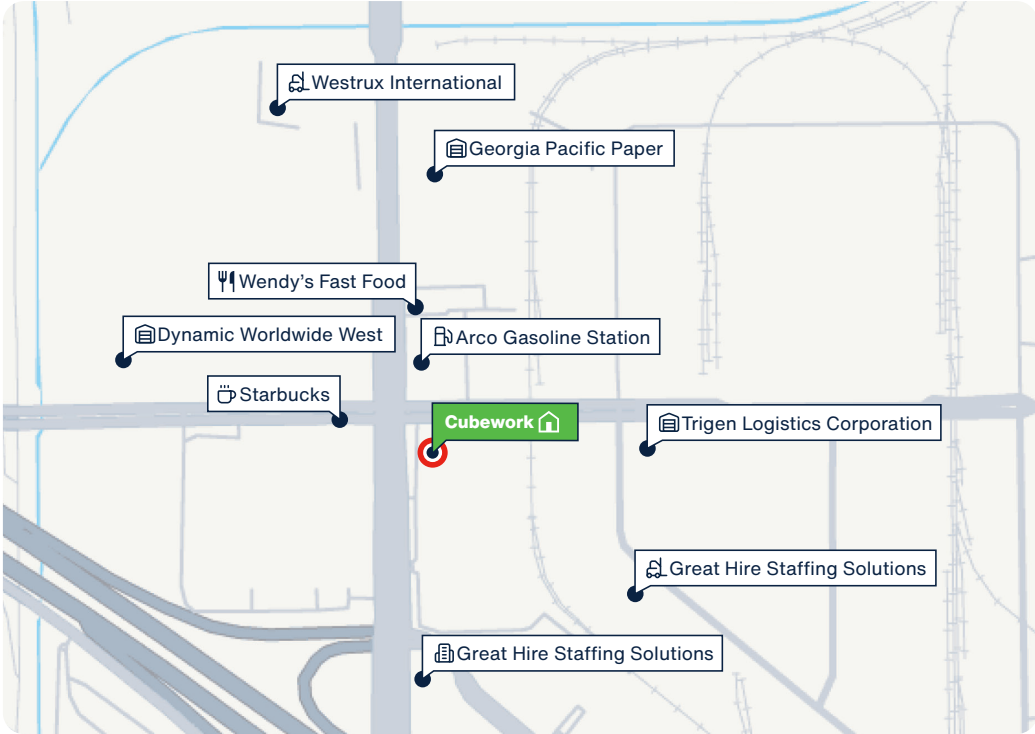

Proximity to Key Services

Cubework Locations

Operating nationwide, spanning across multiple states:

- | | | |
|---------------|----------------|---------------------|
| Texas | New Jersey | Los Angeles County |
| Washington | New York | Orange County |
| Virginia | Pennsylvania | Inland Empire |
| Oklahoma | South Carolina | Northern California |
| Florida | Tennessee | Arizona |
| Georgia | Utah | Colorado |
| Illinois | Missouri | |
| Indiana | Nevada | Global |
| Massachusetts | Oregon | Asia - Pacific |

CUBEWORK

La Mirada Facility Map

📍 15910 - 15912 Valley View, La Mirada, CA 90638

☎ 800-338-6369

Building Highlights

Cubework is the nation's premier short-or-long term warehouse provider, we specialize in offering expensive commercial storage, office solutions, and commercial parking without the need for long-term leases. Expand and downsize and never pay for more than what you need.