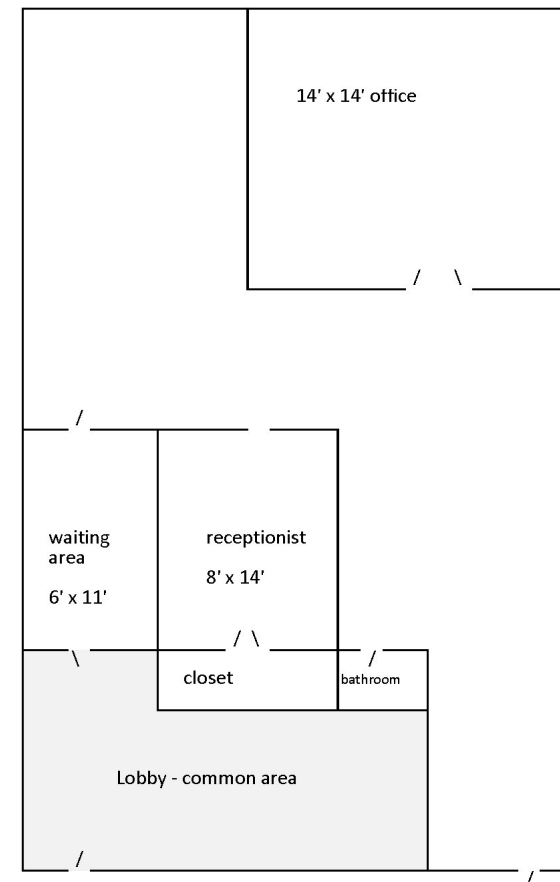

71 Brunswick Woods

EAST BRUNSWICK, NJ 08816

FOR LEASE

Asking Rent: $1,875/month plus T/E

- 1,125 SF Office
- Professional Office Condominium
- First Floor Unit
- Private Waiting Room
- Includes a Large Private Office, Large Bullpen Area and Reception Area
- Located in a Park-Like Setting
- Nearby Brunswick Square Mall
- Close Proximity to Routes 1, 9 & 18 and the NJ Turnpike, Exit 9

Lance Bram
COMMERCIAL BROKERAGE
www.lancebram.com

Christine Soccodato 732.545.1850 X 32 CHRISTINE@LANCEBRAM.COM