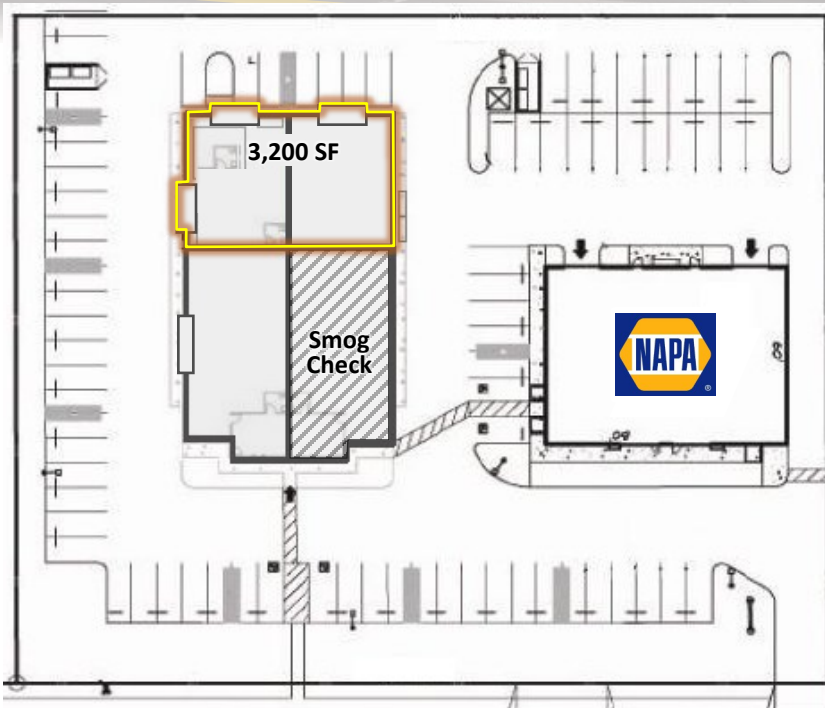

AUTOMOTIVE SPACE FOR LEASE

TRANSBORDER PLAZA

(Site plan is not to scale; for reference purposes only)