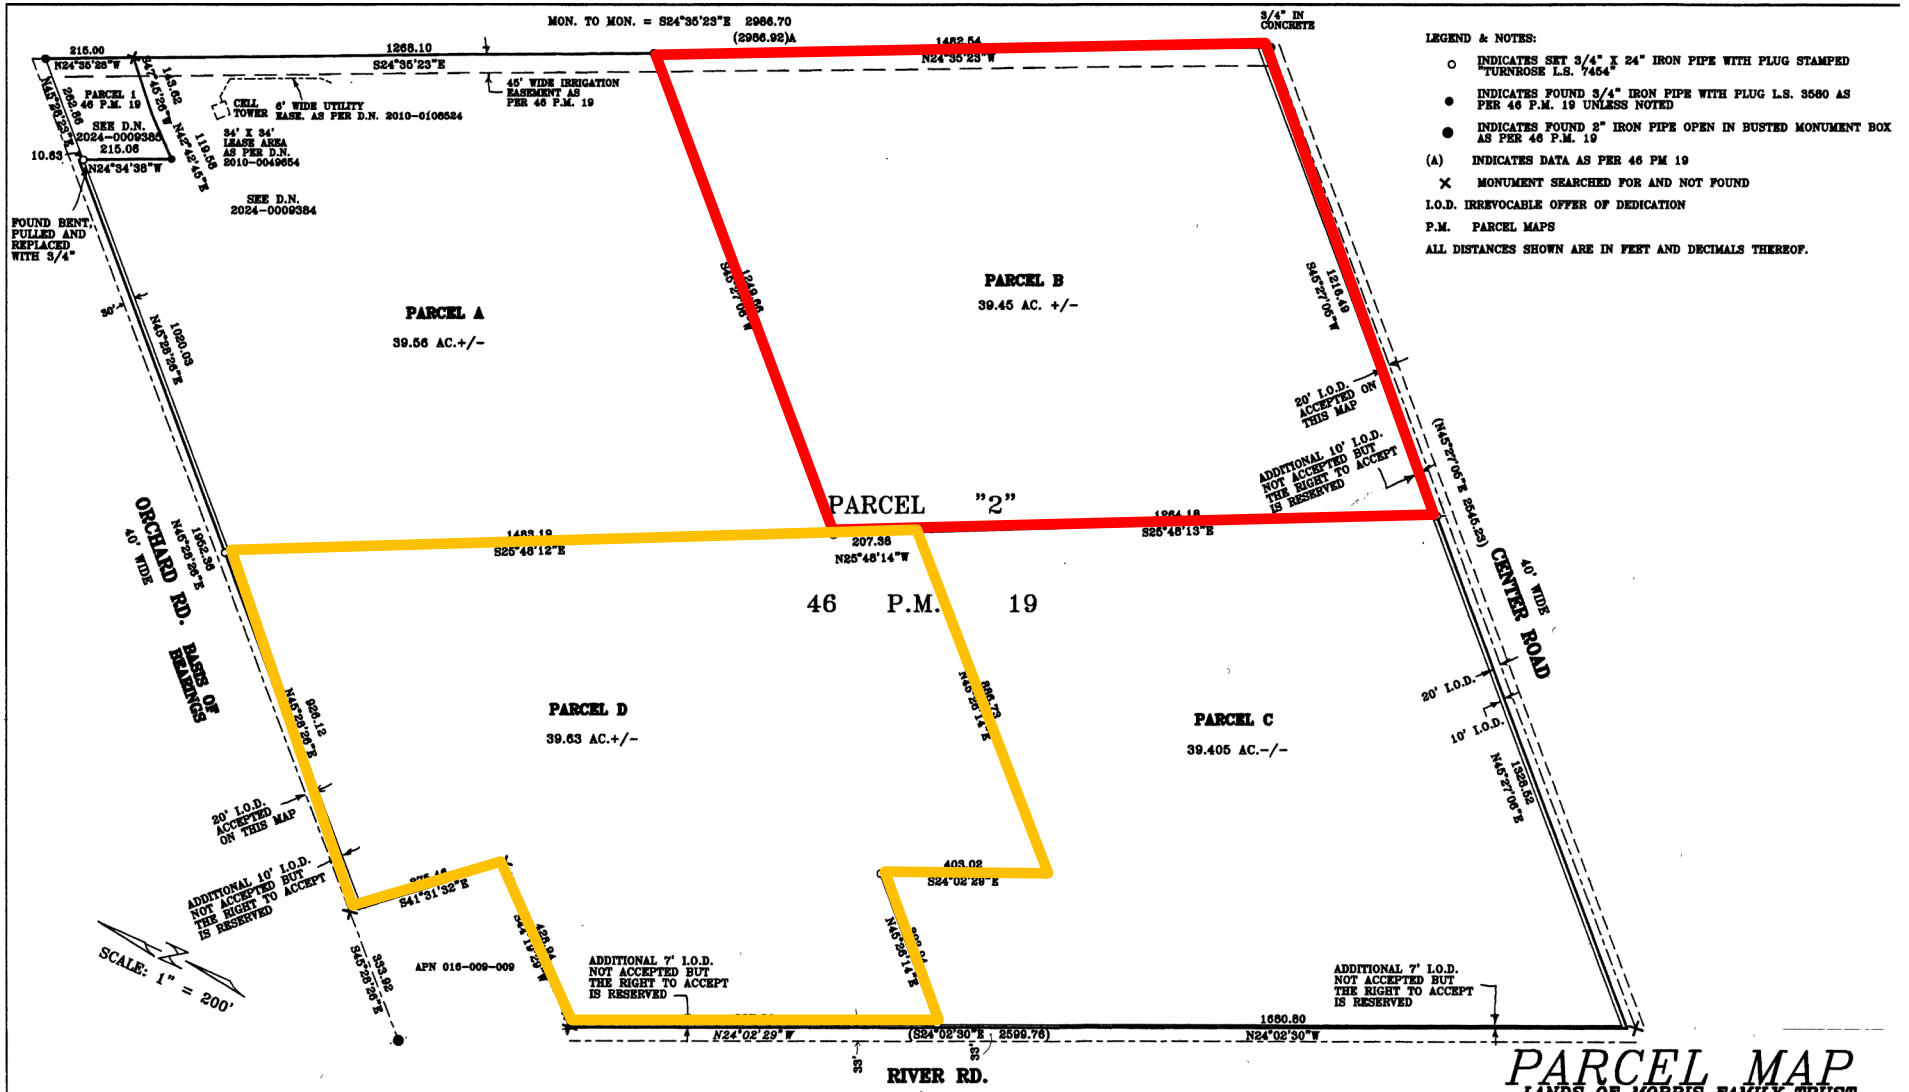

Stanislaus Co. 58 PM 94

Almonds 39.63 +/- Acres, Parcel D, River Rd.

Vacant Land 39.45 +/- Acres, Parcel B, Center Rd.

Vernalis, CA

Stanislaus Co. Parcel Map 58 PM 94

PARCEL MAP
LANDS OF MORRIS FAMILY TRUST
 BEING A SUBDIVISION OF ADJUSTED PARCEL "2" AS DE
 IN D.N. 20024-0009384, STANISLAUS COUNTY RECORD
 CALIFORNIA.