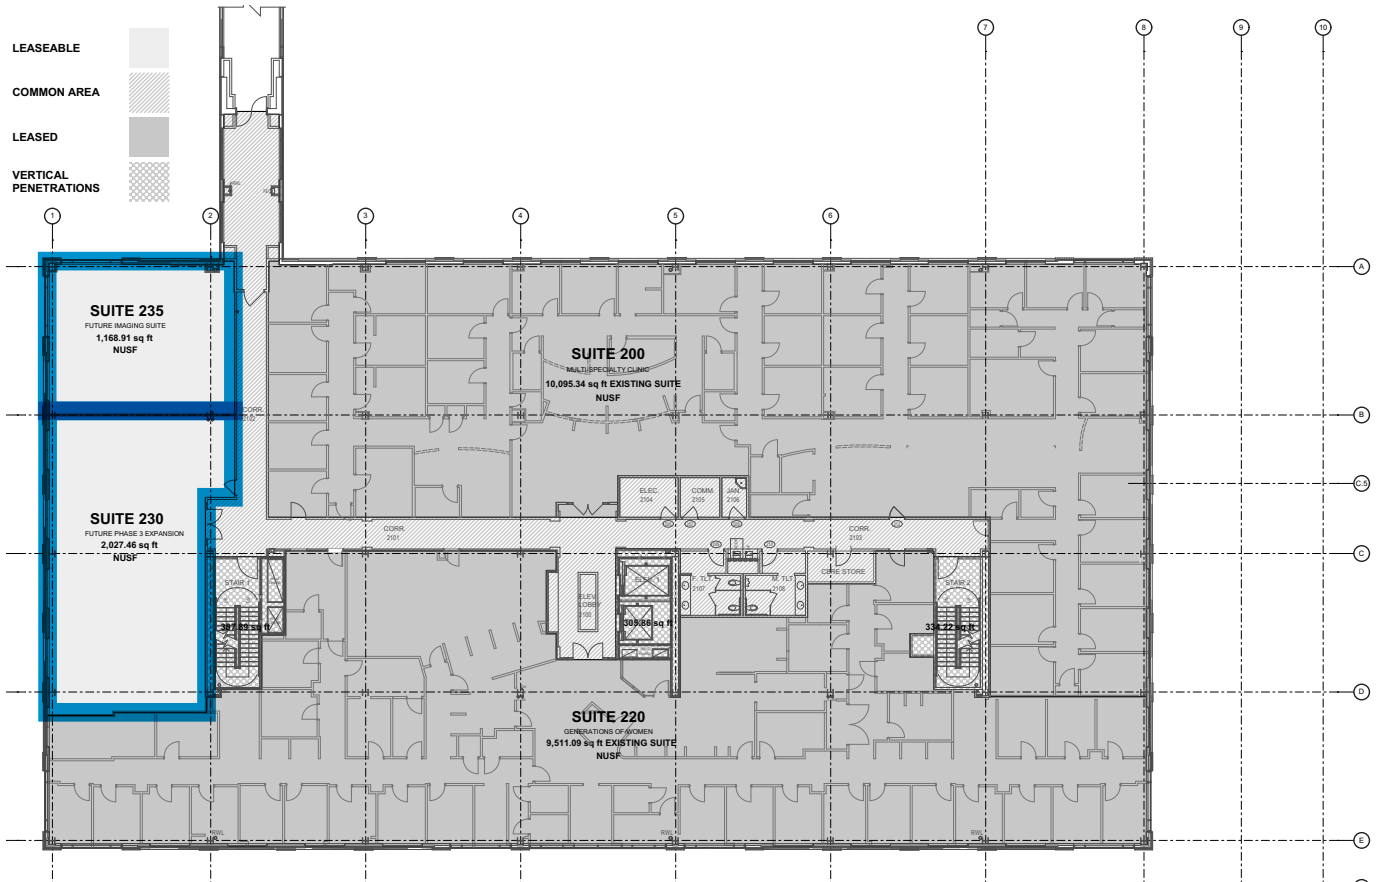

FIRST FLOOR

- LEASEABLE
- COMMON AREA
- LEASED
- VERTICAL PENETRATIONS

GROSS: 29,176.37 sq ft
GROSS MEASURED: 28,518.01 sq ft
VERTICAL PENETRATIONS: 283.77 sq ft 273.81 sq ft 317.43 sq ft
COMMON AREA: 3,261.30 sq ft 520.95 sq ft 187.46 sq ft
FLOOR USEABLE: 21,717 sq ft

SECOND FLOOR

- LEASEABLE
- COMMON AREA
- LEASED
- VERTICAL PENETRATIONS

THIRD FLOOR

Contact us:

Lee Cherwek

Vice President

+1 540 373 3434

lee.cherwek@colliers.com