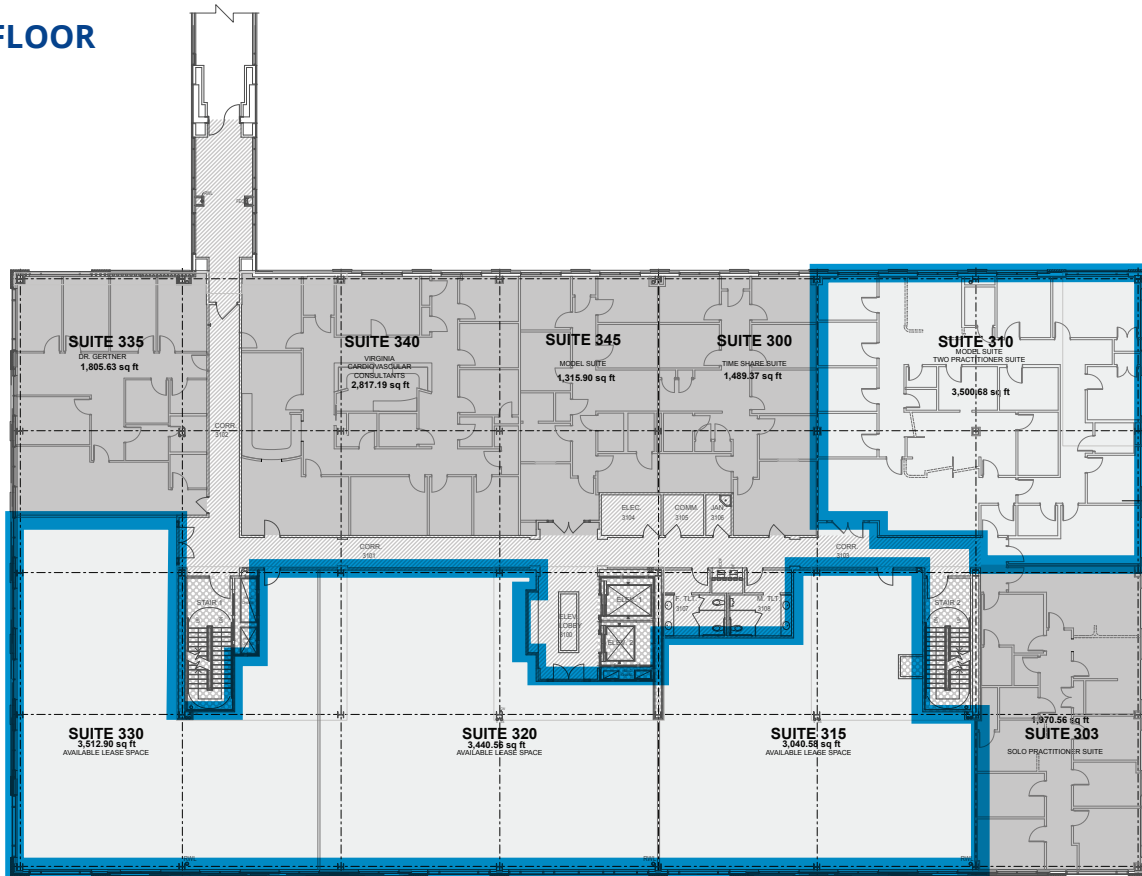

FIRST FLOOR

- LEASEABLE
- COMMON AREA
- LEASED
- VERTICAL PENETRATIONS

GROSS: 29,176.37 sq ft
GROSS MEASURED: 28,518.01 sq ft
VERTICAL PENETRATIONS: 283.77 sq ft 273.81 sq ft 317.43 sq ft
COMMON AREA: 3,261.30 sq ft 520.95 sq ft 187.46 sq ft
FLOOR USEABLE: 21,717 sq ft

SECOND FLOOR

- LEASEABLE
- COMMON AREA
- LEASED
- VERTICAL PENETRATIONS

THIRD FLOOR

Contact us:

Lee Cherwek

Vice President

+1 540 373 3434

lee.cherwek@colliers.com