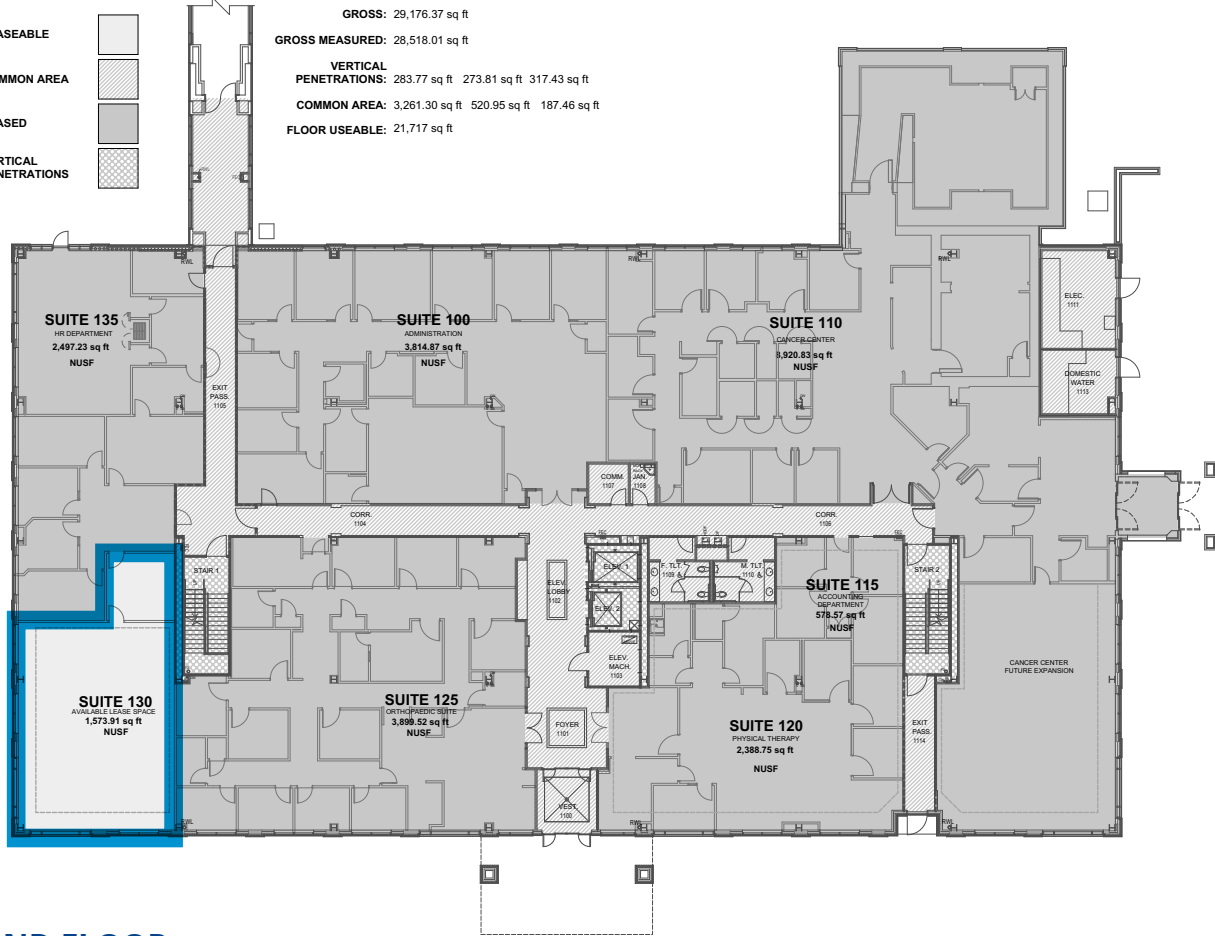

FIRST FLOOR

- LEASEABLE
- COMMON AREA
- LEASED
- VERTICAL PENETRATIONS

GROSS: 29,176.37 sq ft
GROSS MEASURED: 28,518.01 sq ft
VERTICAL PENETRATIONS: 283.77 sq ft 273.81 sq ft 317.43 sq ft
COMMON AREA: 3,261.30 sq ft 520.95 sq ft 187.46 sq ft
FLOOR USEABLE: 21,717 sq ft