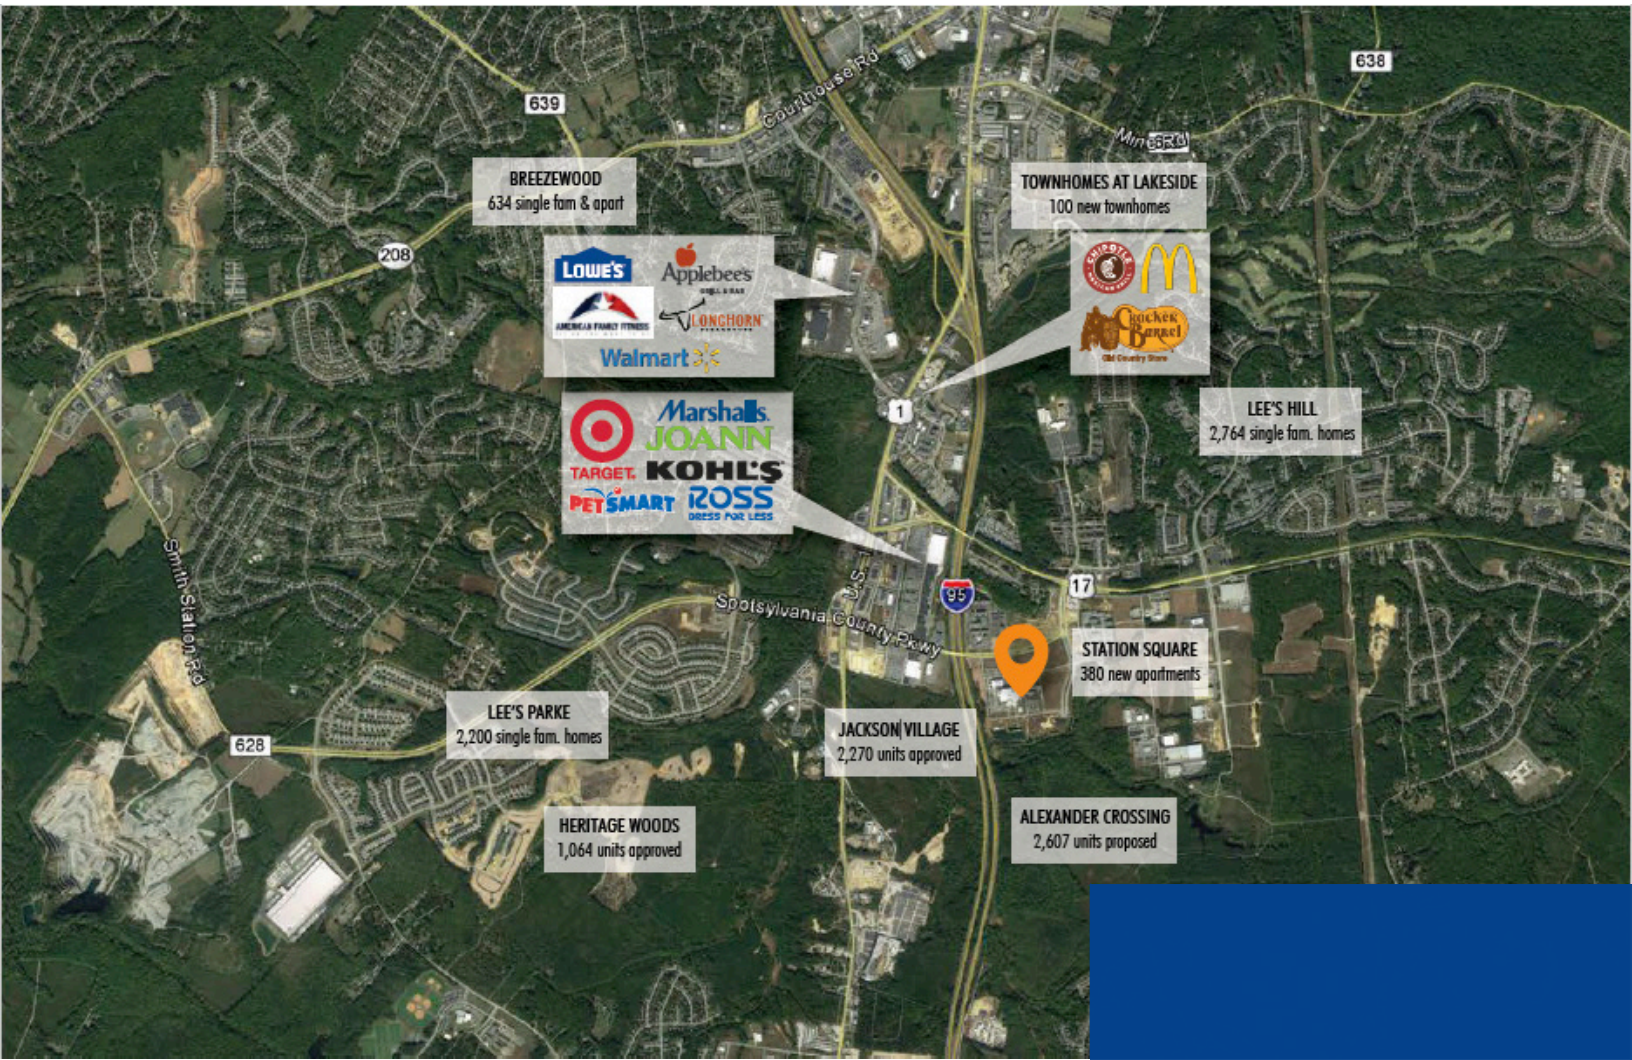

Contact us:

Lee Cherwek

Vice President

+1 540 373 3434

lee.cherwek@colliers.com

Colliers

523 Sophia Street

Fredericksburg, VA 22401

P: +1 540 373 3434

F: +1 540 373 8782

colliers.com/richmond