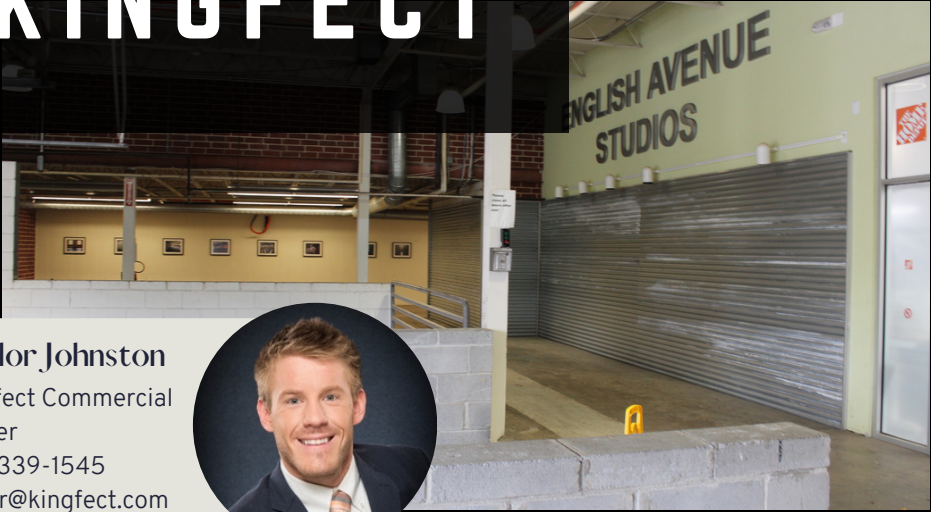

English Ave Yards

SUBLEASE

871 Wheeler St,
ATLANTA, GA 30318
Studio 5 & 6

New Listing

FOR LEASE

OFFICE SUBLEASE

Overview

KINGFECT

Taylor Johnston
Kingfect Commercial
Broker
706-339-1545
taylor@kingfect.com

Server & Security:

- ✔ (3) 48-U Computer Cabinets
- ✔ 5-ton air handle/5-ton HVAC
- ✔ Card access control system
- ✔ Intrusion Alarm/Security Cameras

Amenities

- ✔ Creative Loft Office
- ✔ 14' ceilings
- ✔ Westside Beltline Connector