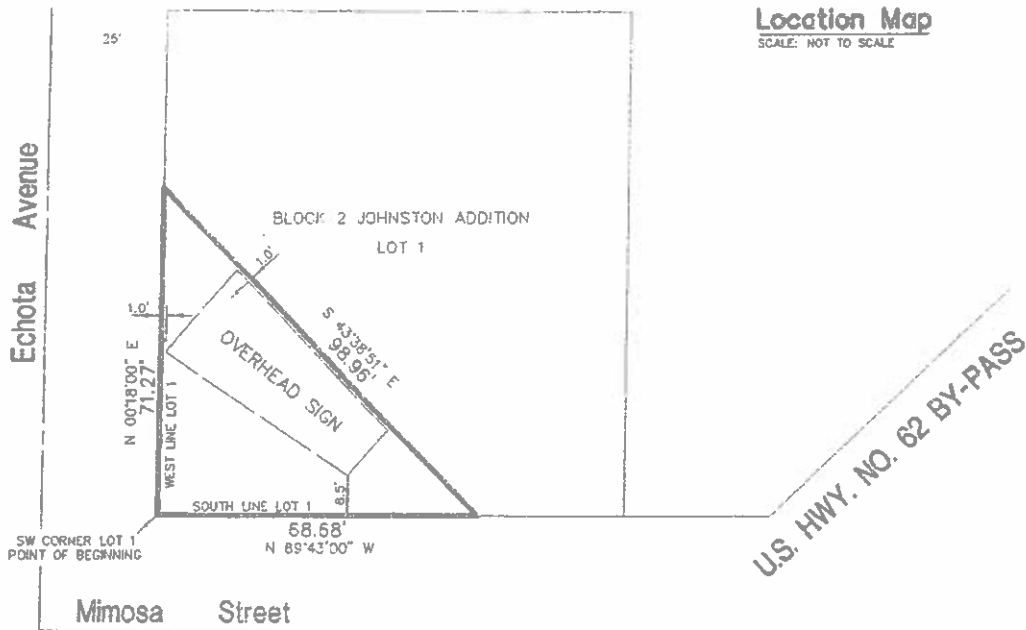

EXHIBIT "1"

EXHIBIT SIGN EASEMENT #63

Location Map
SCALE: NOT TO SCALE

Scale: 1"=30'

0 15 30

 Sisemore Weisz & Associates, Inc. 99 EAST 22nd BLVD TULSA, OKLAHOMA 74105 CA NO. 2421			PHONE 918 585-3200 FAX 918 585-9028 EXP. DATE 6/30/17
FILE:	1622.04	SURVEY BY:	DATE: 8/3/15
ORDER:	17015.01	DRAWN BY: MK	SCALE: 1"=30'
BOOK:		CHECKED BY: SAC	SHEET 1 OF 2