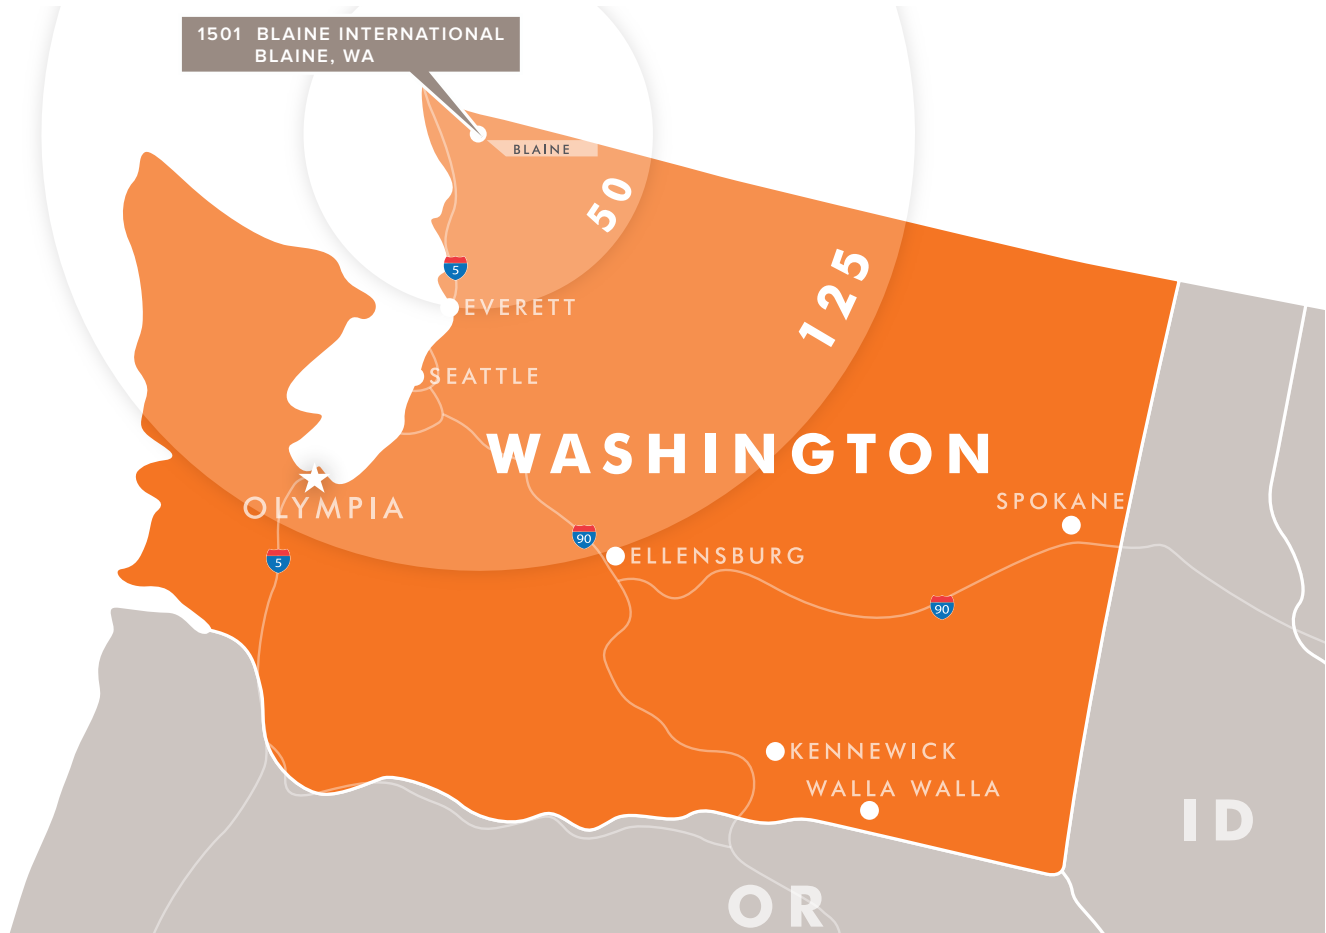

Property Information

130,448 SF

CENTER NAME

Blaine International

LISTING ID

1501

LOCATION

1733 H Street
Blaine, WA | 98230

PROPERTY HIGHLIGHTS

- Traffic Counts: Approximately 420,000 cars cross the border to and from Canada on adjacent Highway 543 each month
- Dominant shopping center in Blaine

DEMOGRAPHIC SNAPSHOT

	1 MILE	3 MILES	5 MILES
POPULATION	4,283	7,066	17,231
HOUSEHOLDS	1,738	2,857	7,272
AVERAGE HH INCOME	$81,207	$90,054	$96,222
BUSINESSES	301	386	587

MAJOR TENANTS

ACE Hardware
Cost Cutter
Dollar Tree
Shell
Subway
The UPS Store