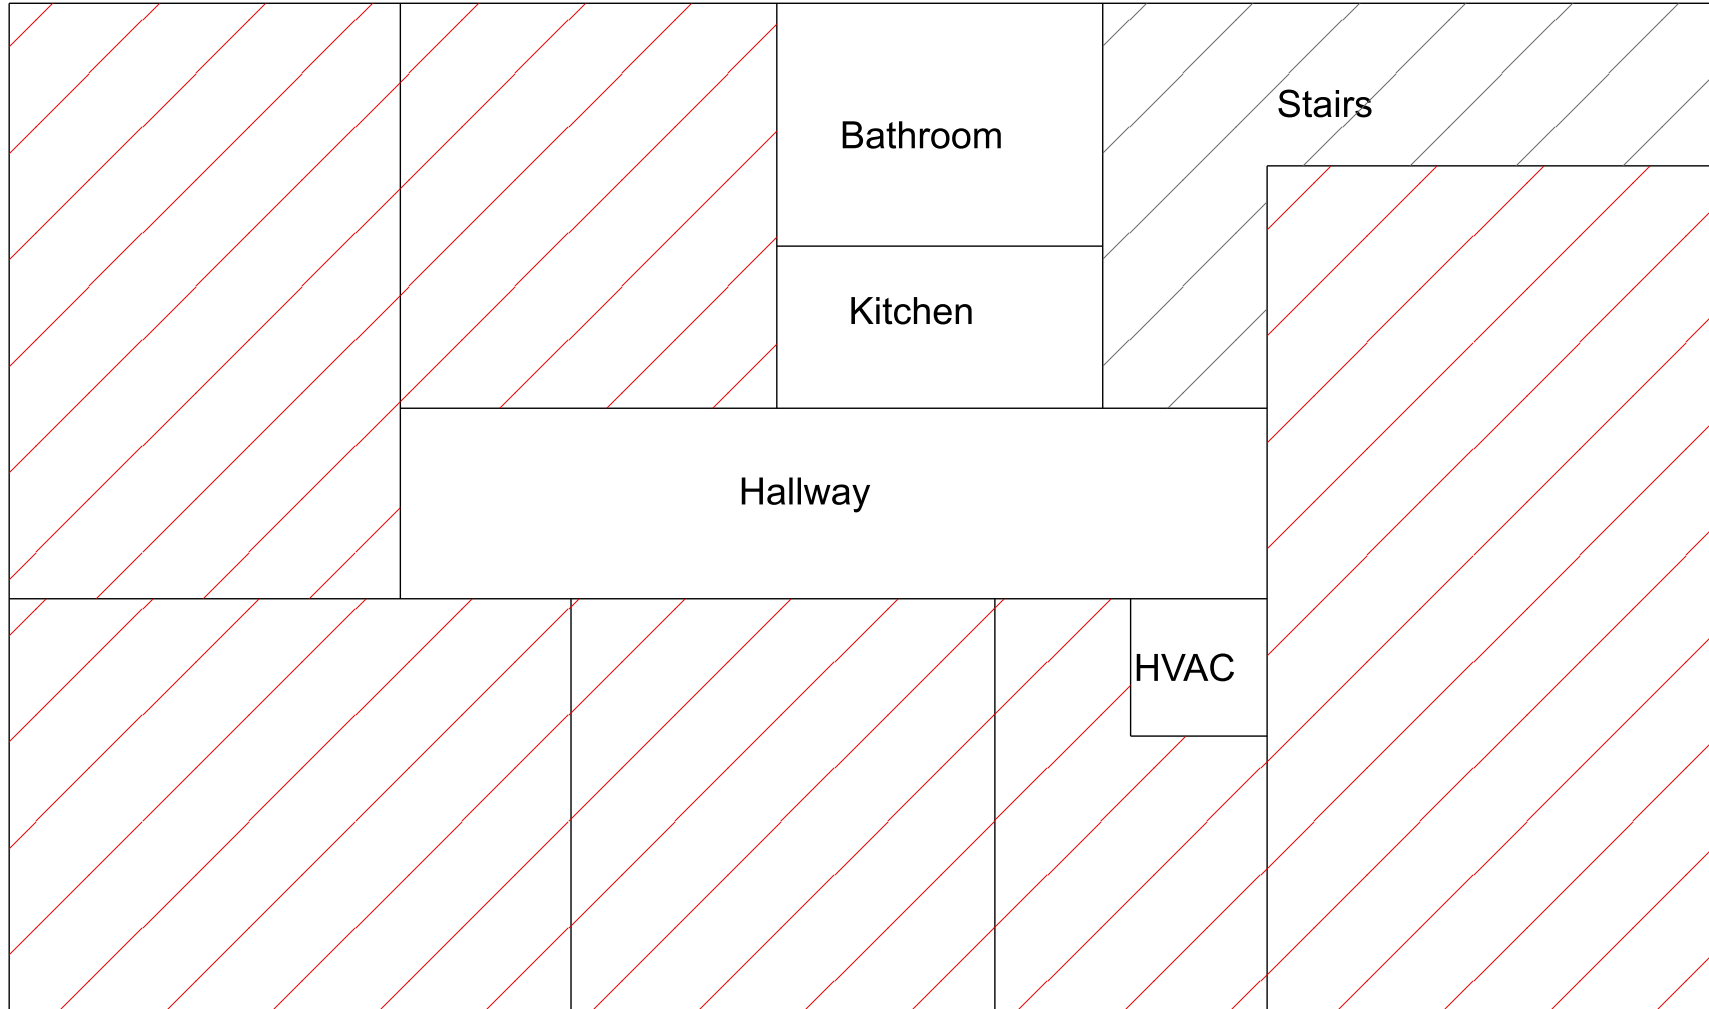

Main Level
Square Footage:
1,269 SF

Second Level
Square Footage:
1,269 SF

Building Total
Gross Square Footage: 2,538 SF

Main Level

Second Level