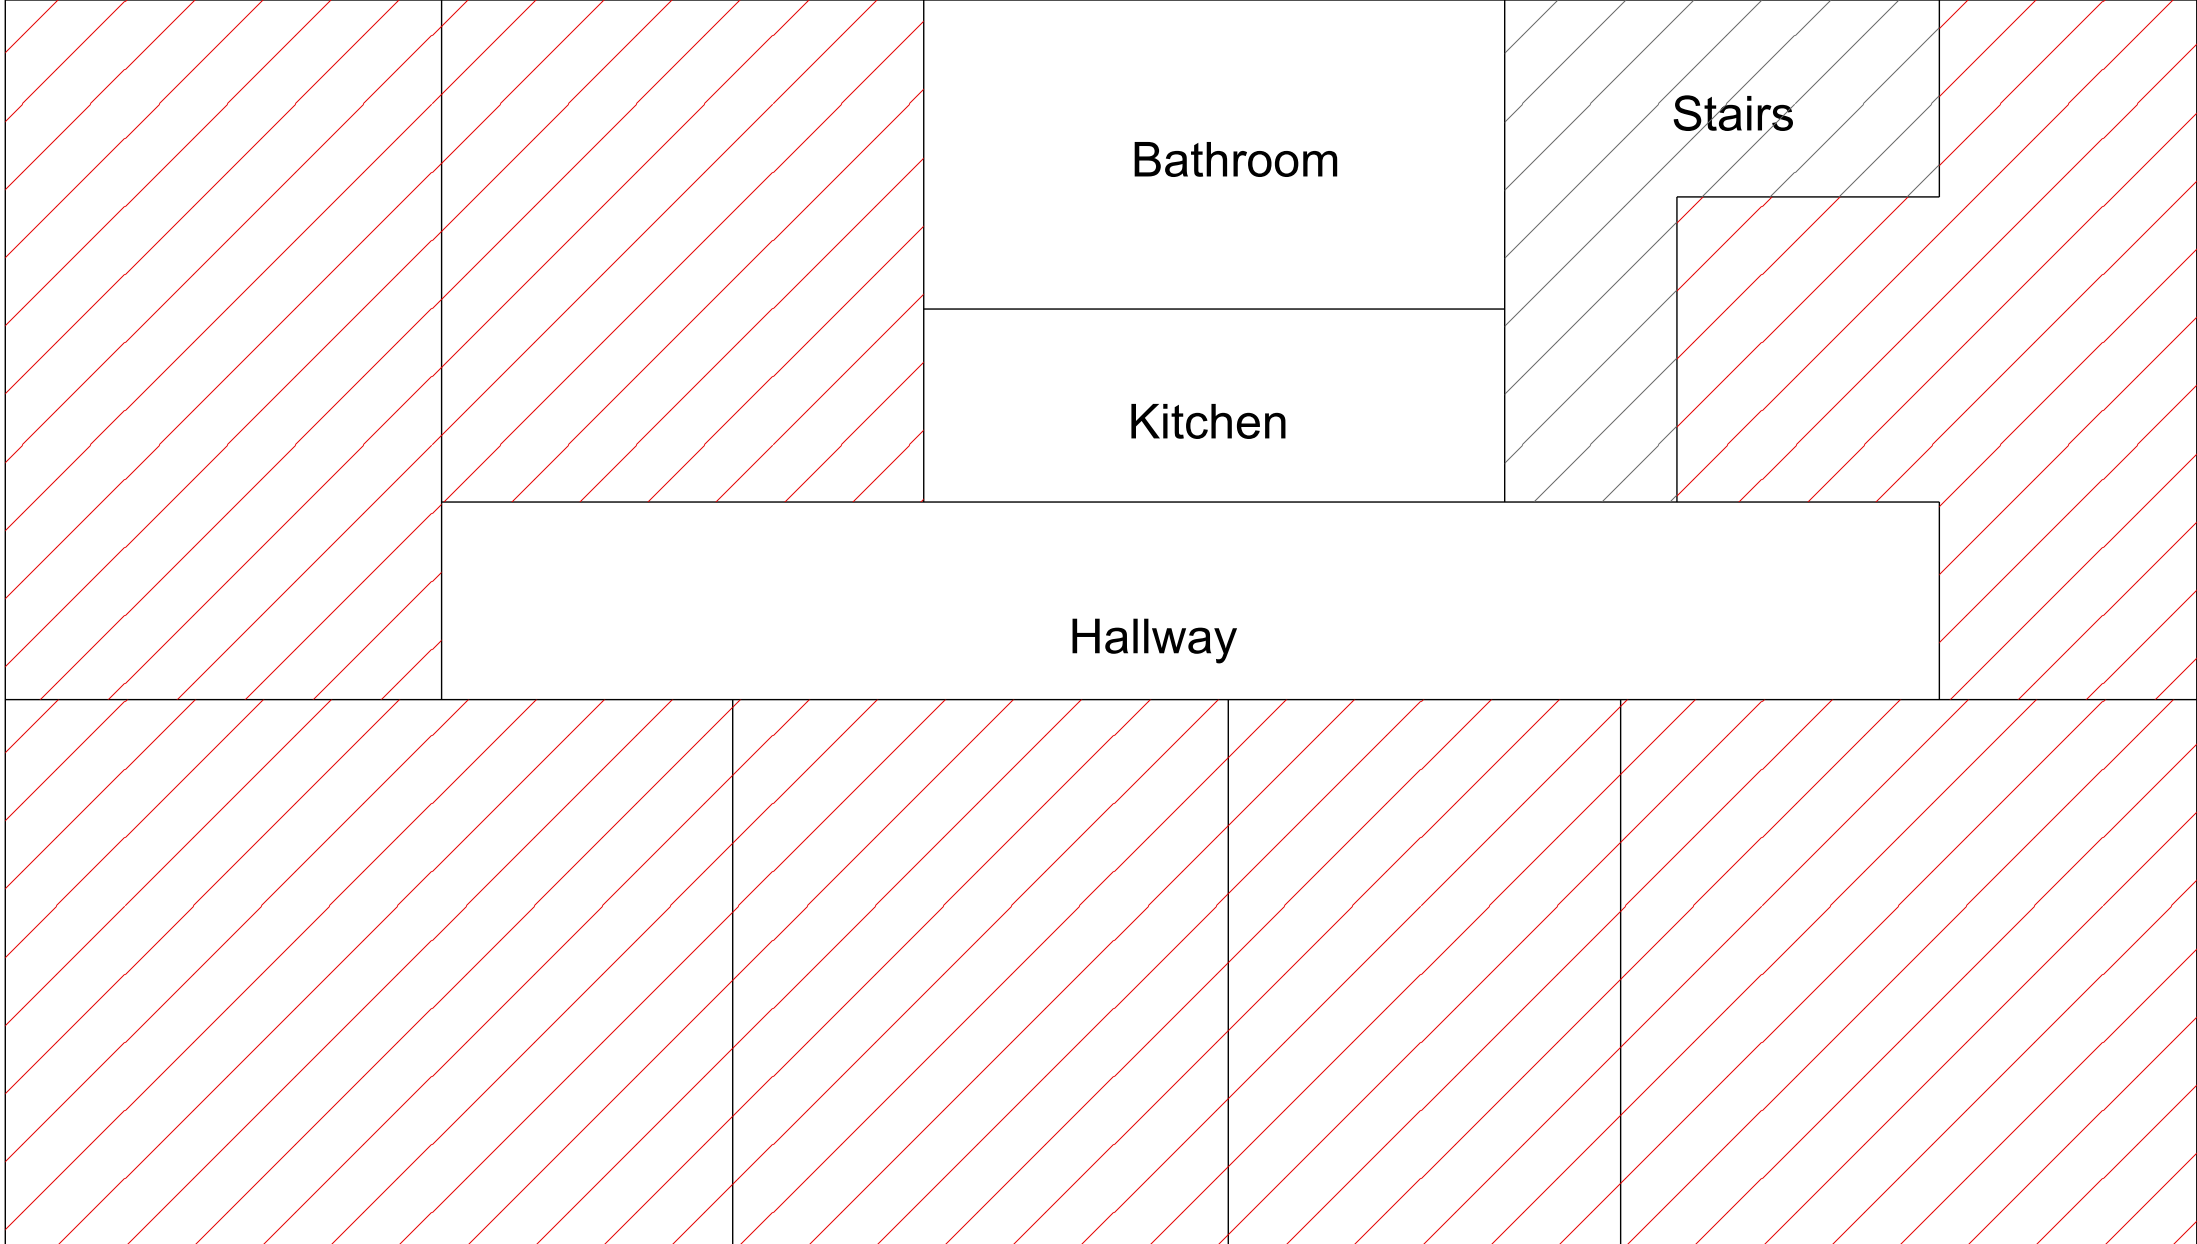

Main Level
Square Footage:
1,269 SF

Second Level
Square Footage:
1,269 SF

Building Total
Gross Square Footage: 2,538 SF

Main Level

Second Level