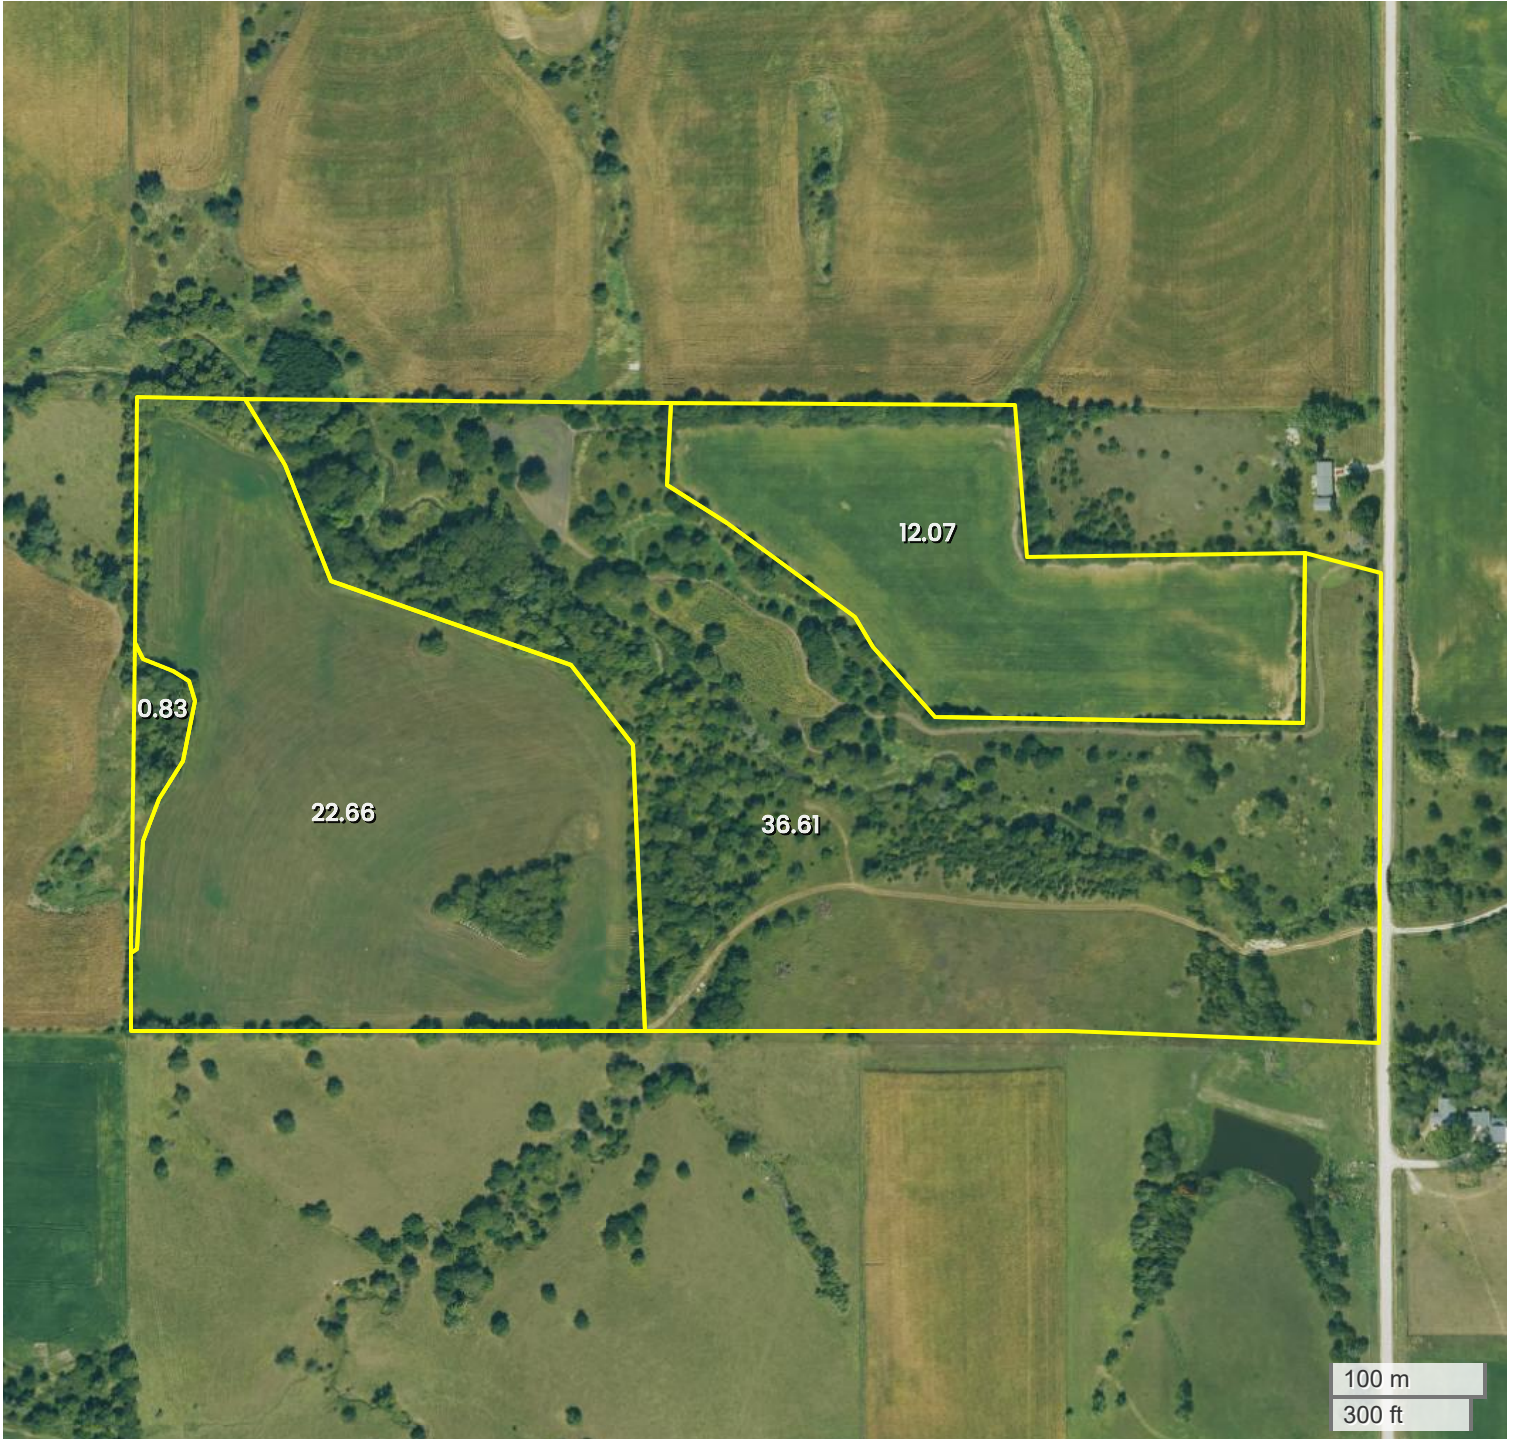

TRACT 1 - 75 ACRES
AERIAL MAP

Center: 41.469371, -94.151700

14-77N-29W

Penn Township

Madison County, IA

FarmWorth, LLC makes no representations or warranties, express or implied, as to the accuracy of any information, data, numerical values, boundaries, or any other information generated through the use of FarmWorth.com. User is solely responsible for independently investigating and determining all information provided through FarmWorth.com prior to use and waives any and all claims against FarmWorth, LLC for any inaccuracies or inconsistencies in the information and/or data.