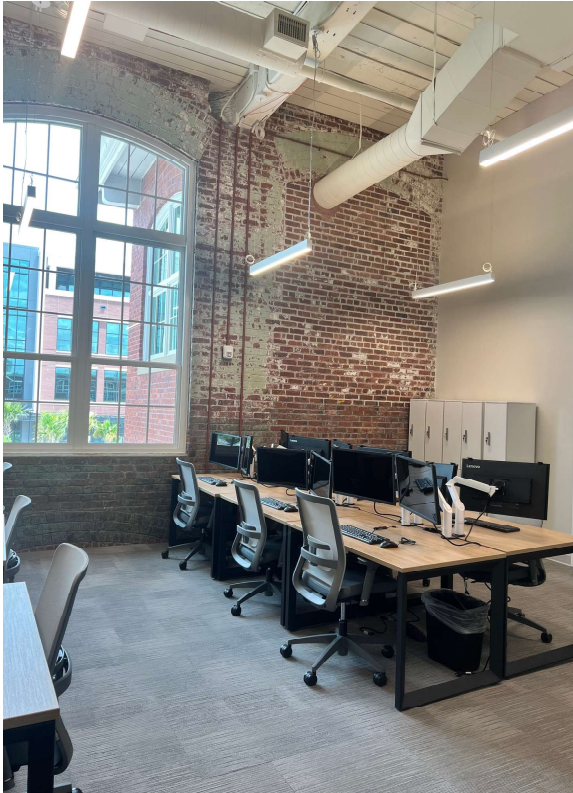

Team Suite 226

- Includes (10) 24/7 Access Memberships
- Exterior View Office with Brick Detailing
- 500 Free Prints per Month
- Complimentary Parking Onsite
- Acoustically Treated Sound System