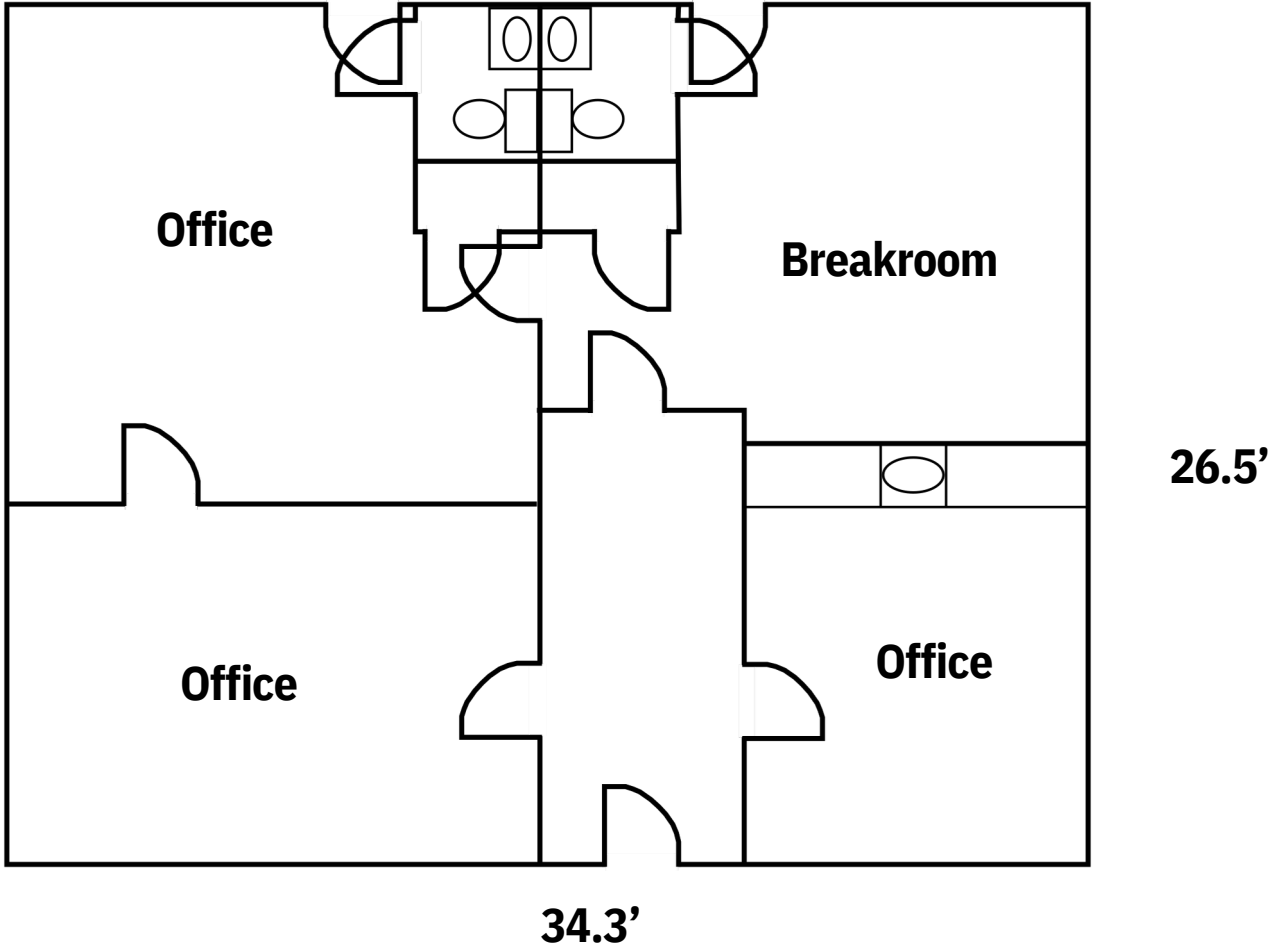

Bobby Lyons, SIOR, CCIM
864.590.3476
bobby@lyonsindustrial.com

Luke Lyons
864.838.1886
luke@lyonsindustrial.com

LYONSINDUSTRIAL.COM