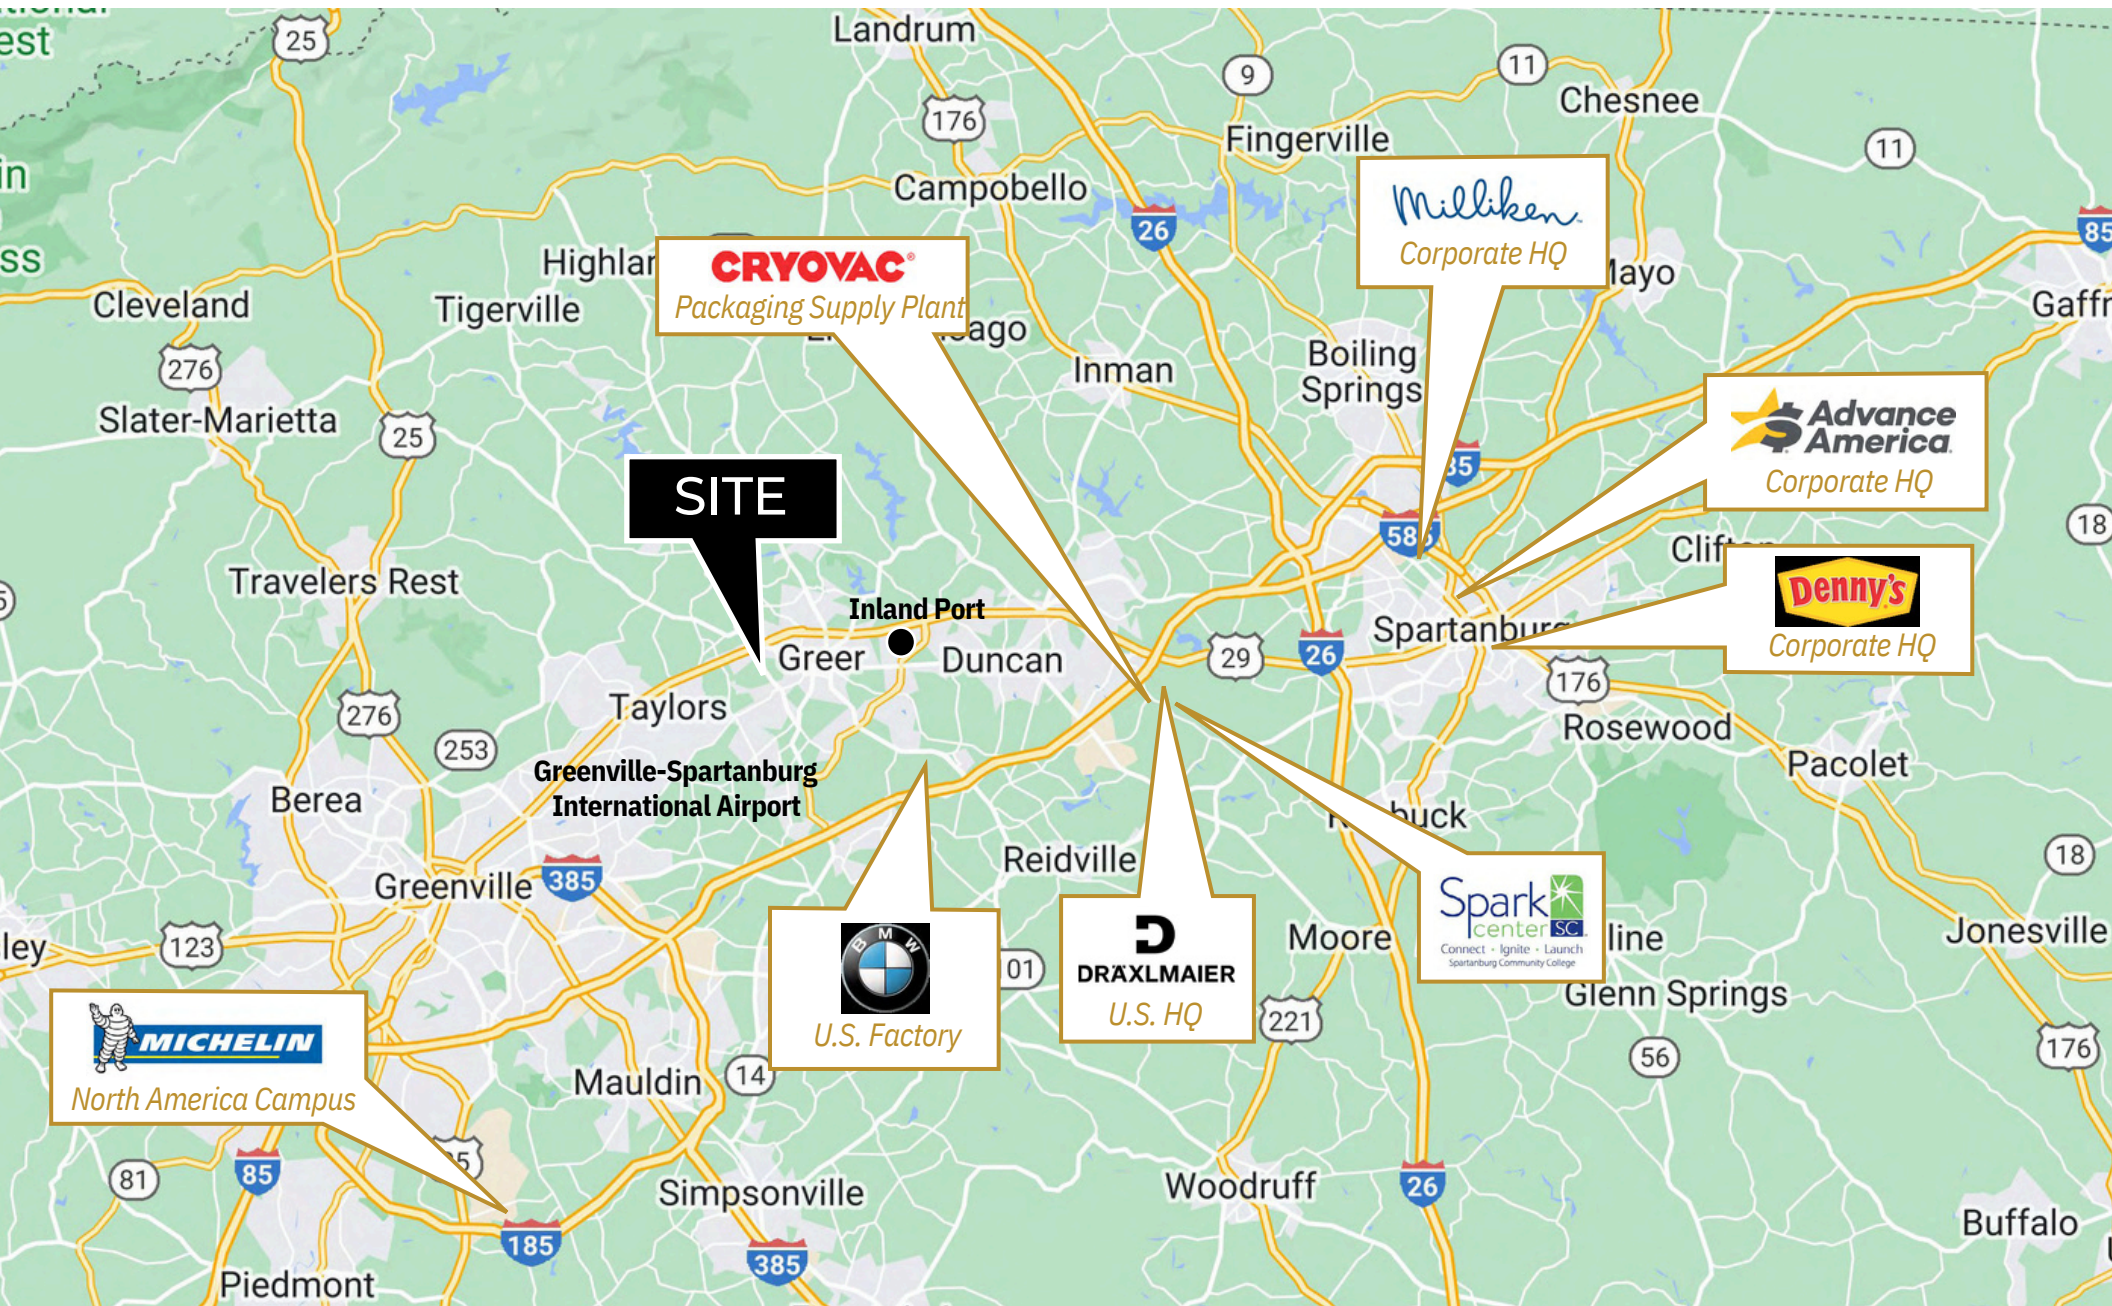

Bobby Lyons, SIOR, CCIM
864.590.3476
bobby@lyonsindustrial.com

Luke Lyons
864.838.1886
luke@lyonsindustrial.com

LYONSINDUSTRIAL.COM