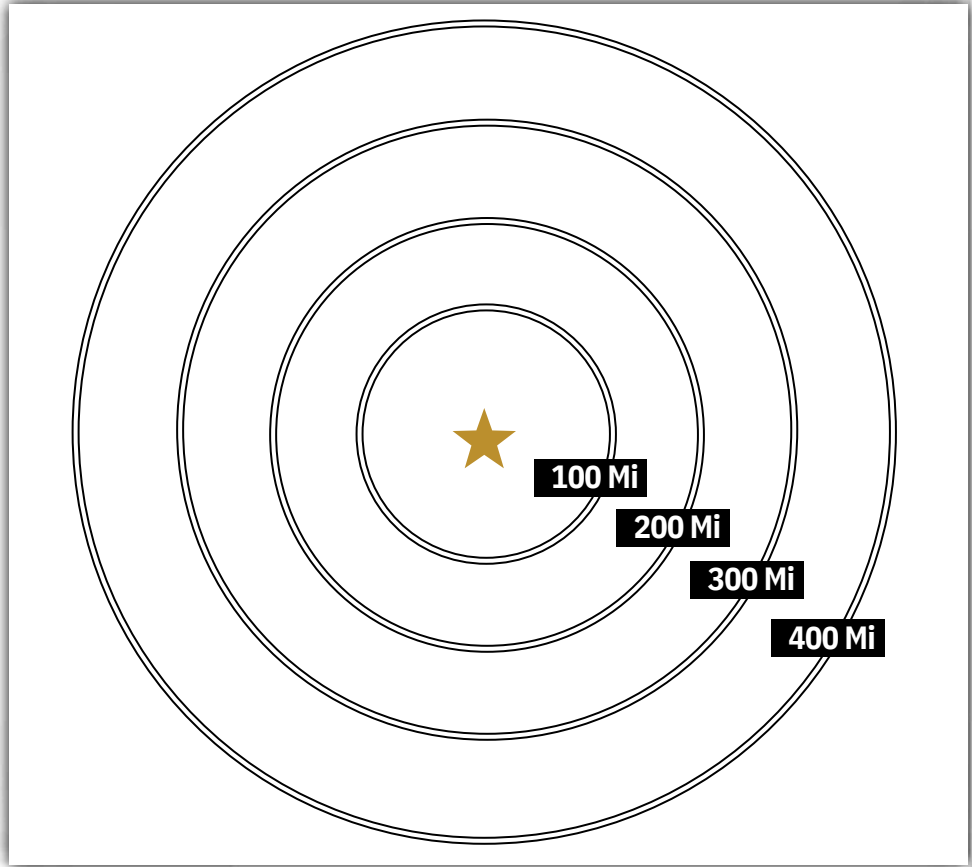

DRIVE TIMES IN SOUTH CAROLINA

I-26	27 Min	Greenville	16 Min
I-85	11 Min	Spartanburg	38 Min
I-385	17 Min	Columbia	1 Hr 49 Min
I-20	1 Hr 34 Min	Charleston	3 Hr 27 Min
I-77	1 Hr 51 Min	Hilton Head	4 Hr 5 Min
I-95	2 Hr 30 Min	Myrtle Beach	4 Hr 23 Min

DRIVE TIMES TO U.S. MAJOR CITIES

Charlotte, NC	1 Hr 43 Min	Cincinnati, OH	6 Hr 25 Min
Atlanta, GA	2 Hr 59 Min	Washington DC	7 Hr 21 Min
Raleigh, NC	4 Hr 6 Min 5	Mobile, AL	7 Hr 40 Min
Nashville, TN	Hr 26 min 5	Orlando, FL	7 Hr 36 Min
Richmond, VA	Hr 34 Min 5	Columbus, OH	7 Hr 51 Min
Jacksonville, FL	Hr 39 Min 6	Indianapolis, IN	8 Hr 2 Min
Louisville, KY	Hr 21 Min	Pittsburgh, PA	8 Hr 20 Min

Bobby Lyons, SIOR, CCIM
864.590.3476
bobby@lyonsindustrial.com

Luke Lyons
864.838.1886
luke@lyonsindustrial.com

LYONSINDUSTRIAL.COM