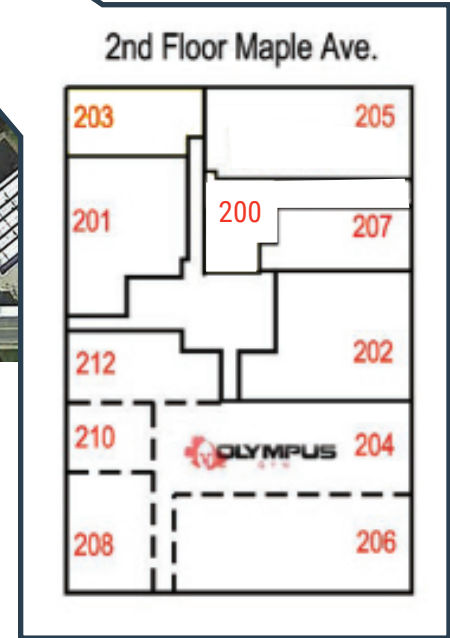

RENAUD
CONSULTING
COMMERCIAL REAL ESTATE

Tenants

AA	Finn Thai	2,680
BB	Tropical Smoothie Cafe	1,714
CC	Mail-It-All	1,400
A&B	900 Degree Pizza	2,100
C	Purcellville Cleaners	1,100
D	Maple Trading Smoke Shop	1,200
E	VA Farm Bureau Insurance	1,200
F	Glo Studio	1,200
G	Luna Sol Chiropractic	1,400
H	Yoga Time Studio	1,400
K-1	Blue Ridge Hospice	14,900
K-2	Dollar Tree	12,263
K-3	Anytime Fitness	6,964
K-4	Burr Fitness	2,000
M	Advance Auto	7,800
N	Gringo Gordo	2,640
O-P	Purcellville Endodontist	2,180
Q	Purcellville Pharmacy	1,388
R	Pro Nail II	1,200
S	AT&T	900
T	Timothy Smith, DDS	2,500
U	Purcellville Eats	1,200
V	Victoria's Past Tyme	1,200
W	Doggie Wash	1,200
X	Misneach Irish Dance	1,000
Y	Pen's Oriental	2,600
East Main Street Total		77,329
A-D	Dogtopia	6,000
E	Available	1,700
H	Five Peaks Power Yoga	1,500
F	Better A Life	1,050
I, J	Smokin' Willy	4,050
Maple Ave 1st Floor Total		15,900

Leasing Plan

200	Therapy Solutions	682
201	Premier Dermatology	2,900
202	Mark Smith, DDS	2,250
203	LAVA Technology	950
204-212	Olympus Gym	8,000
205	Lava Technology	2,218
207	Station Stitches	650
Maple Ave 2nd Floor Total		17,172
300	Stepping Stones Academy	9,000
310	Grace Bible Church	4,500