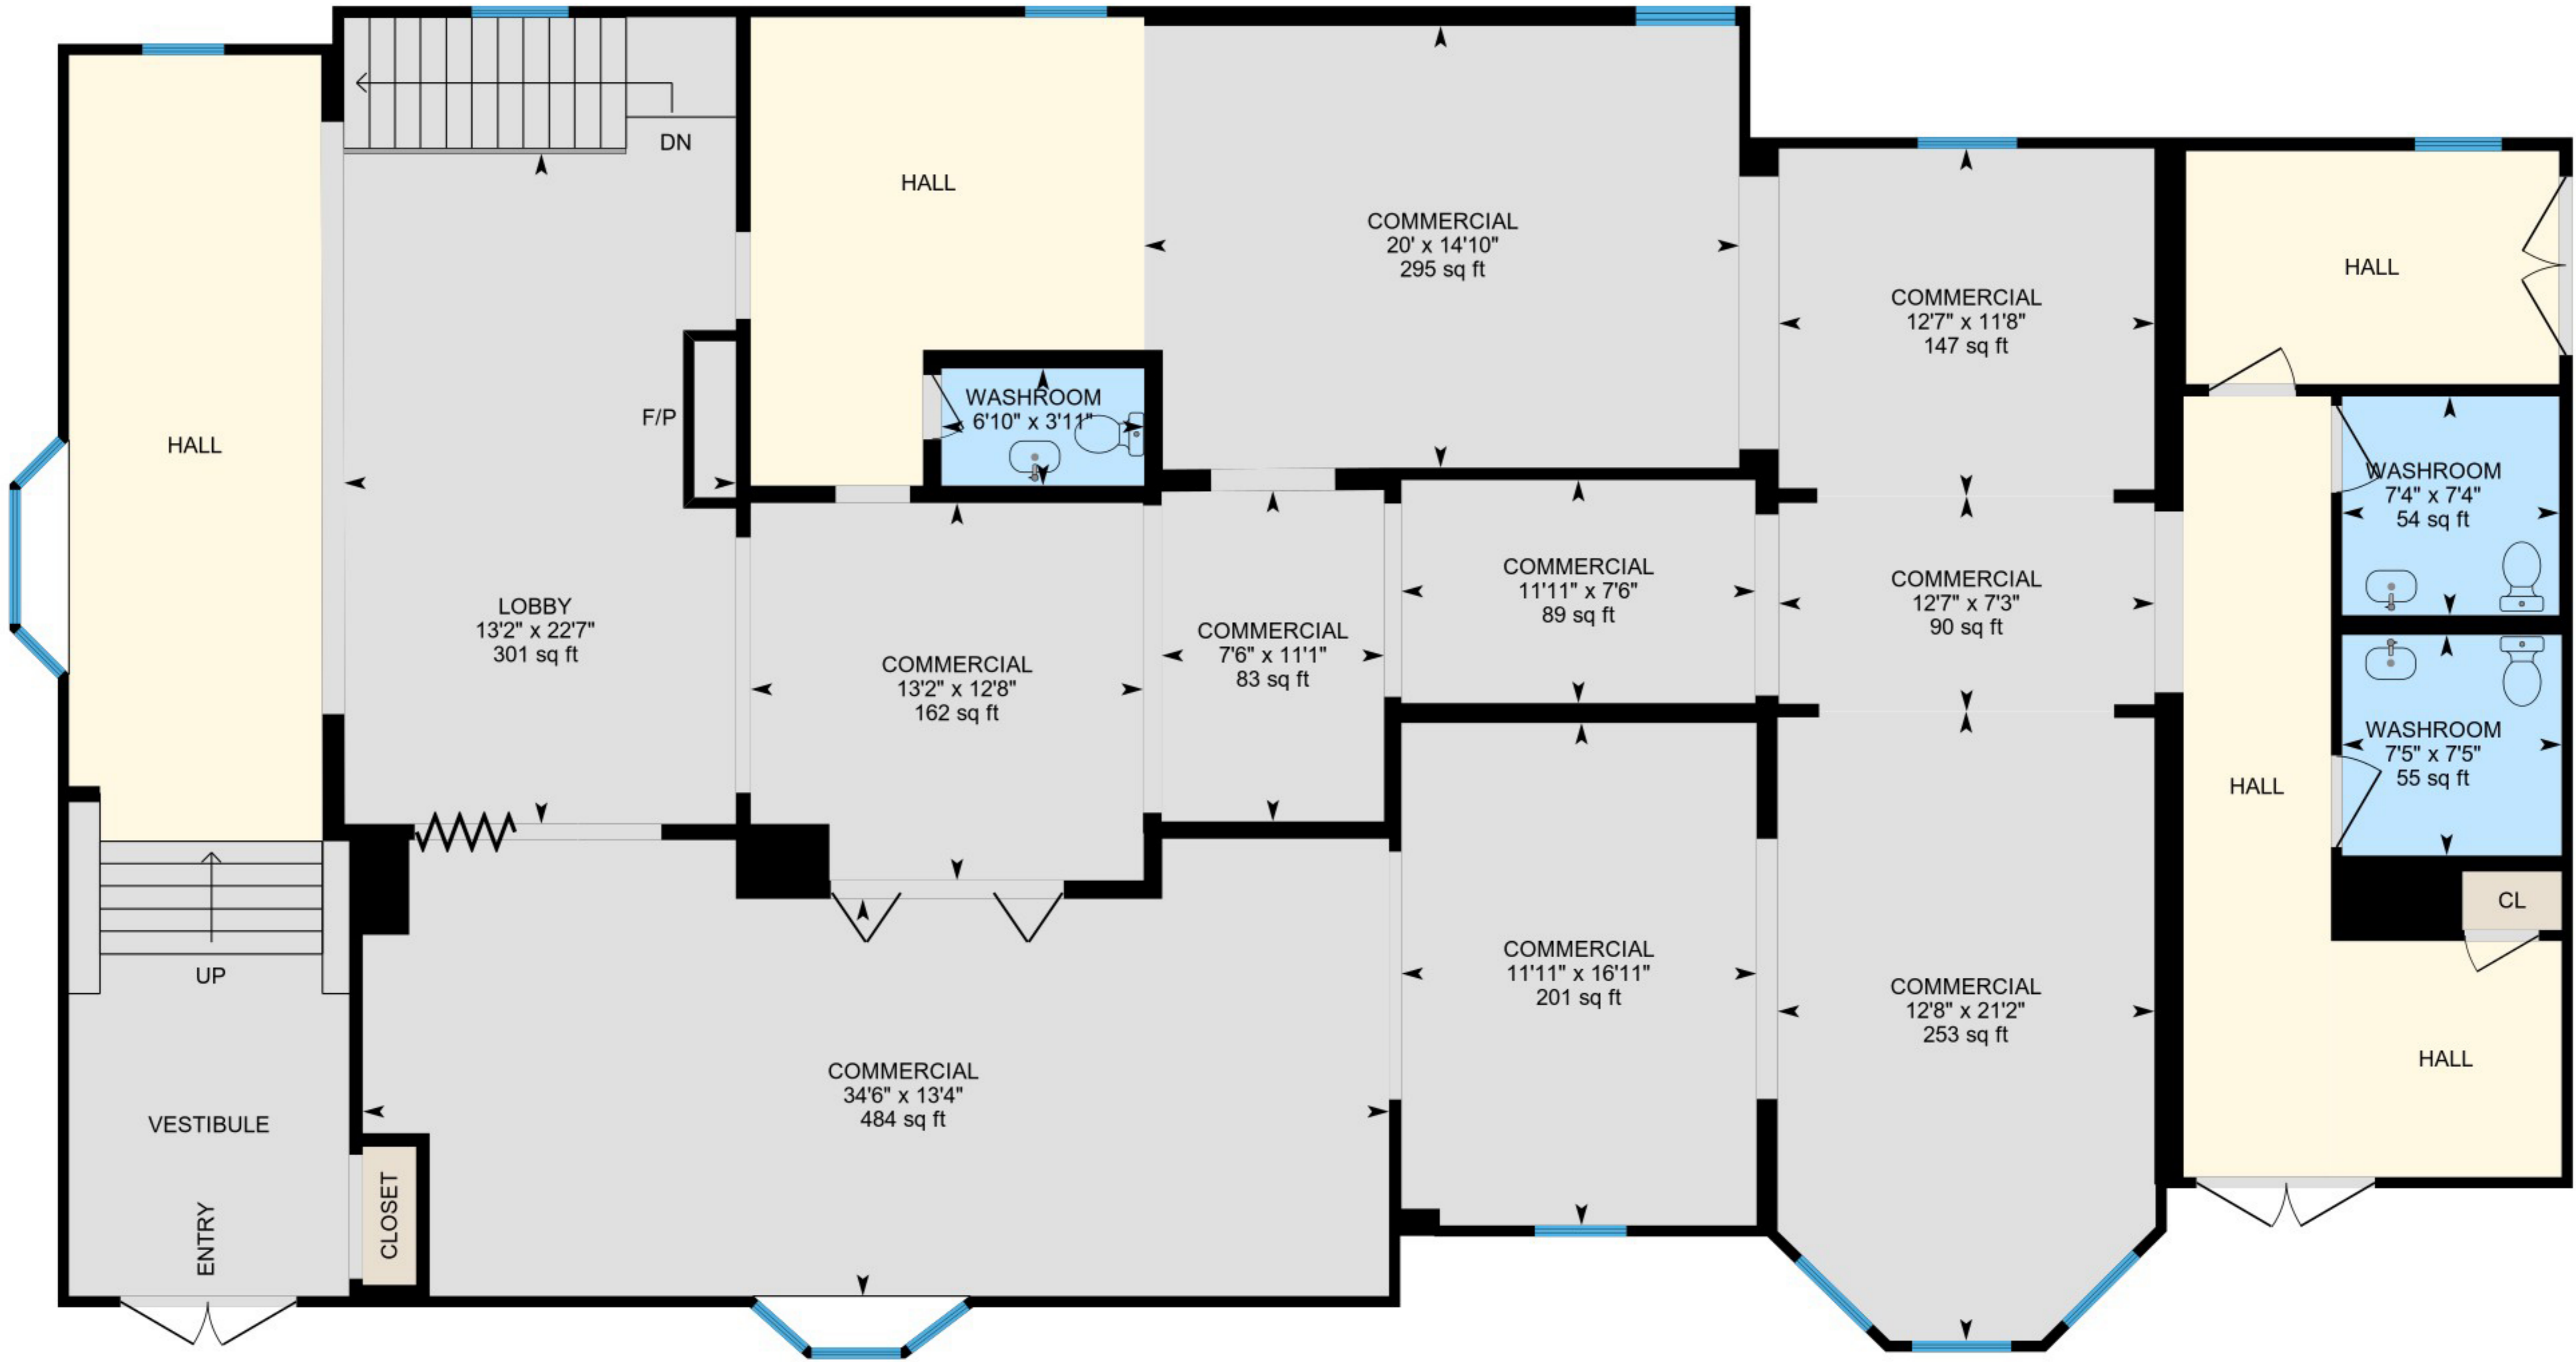

147 Church St, Middletown Township, NJ

1st Floor Finished Area 3465.92 sq ft

White regions are excluded from total floor area in iGUIDE floor plans. All room dimensions and floor areas must be considered approximate and are subject to independent verification.

147 Church St, Middletown Township, NJ

2nd Floor Finished Area 2051.68 sq ft

White regions are excluded from total floor area in iGUIDE floor plans. All room dimensions and floor areas must be considered approximate and are subject to independent verification.

147 Church St, Middletown Township, NJ

3rd Floor Finished Area 185.29 sq ft
Unfinished Area 6.05 sq ft

147 Church St, Middletown Township, NJ

Funeral Parlor Basement (Below Grade) Finished Area 109.94 sq ft
Unfinished Area 724.70 sq ft