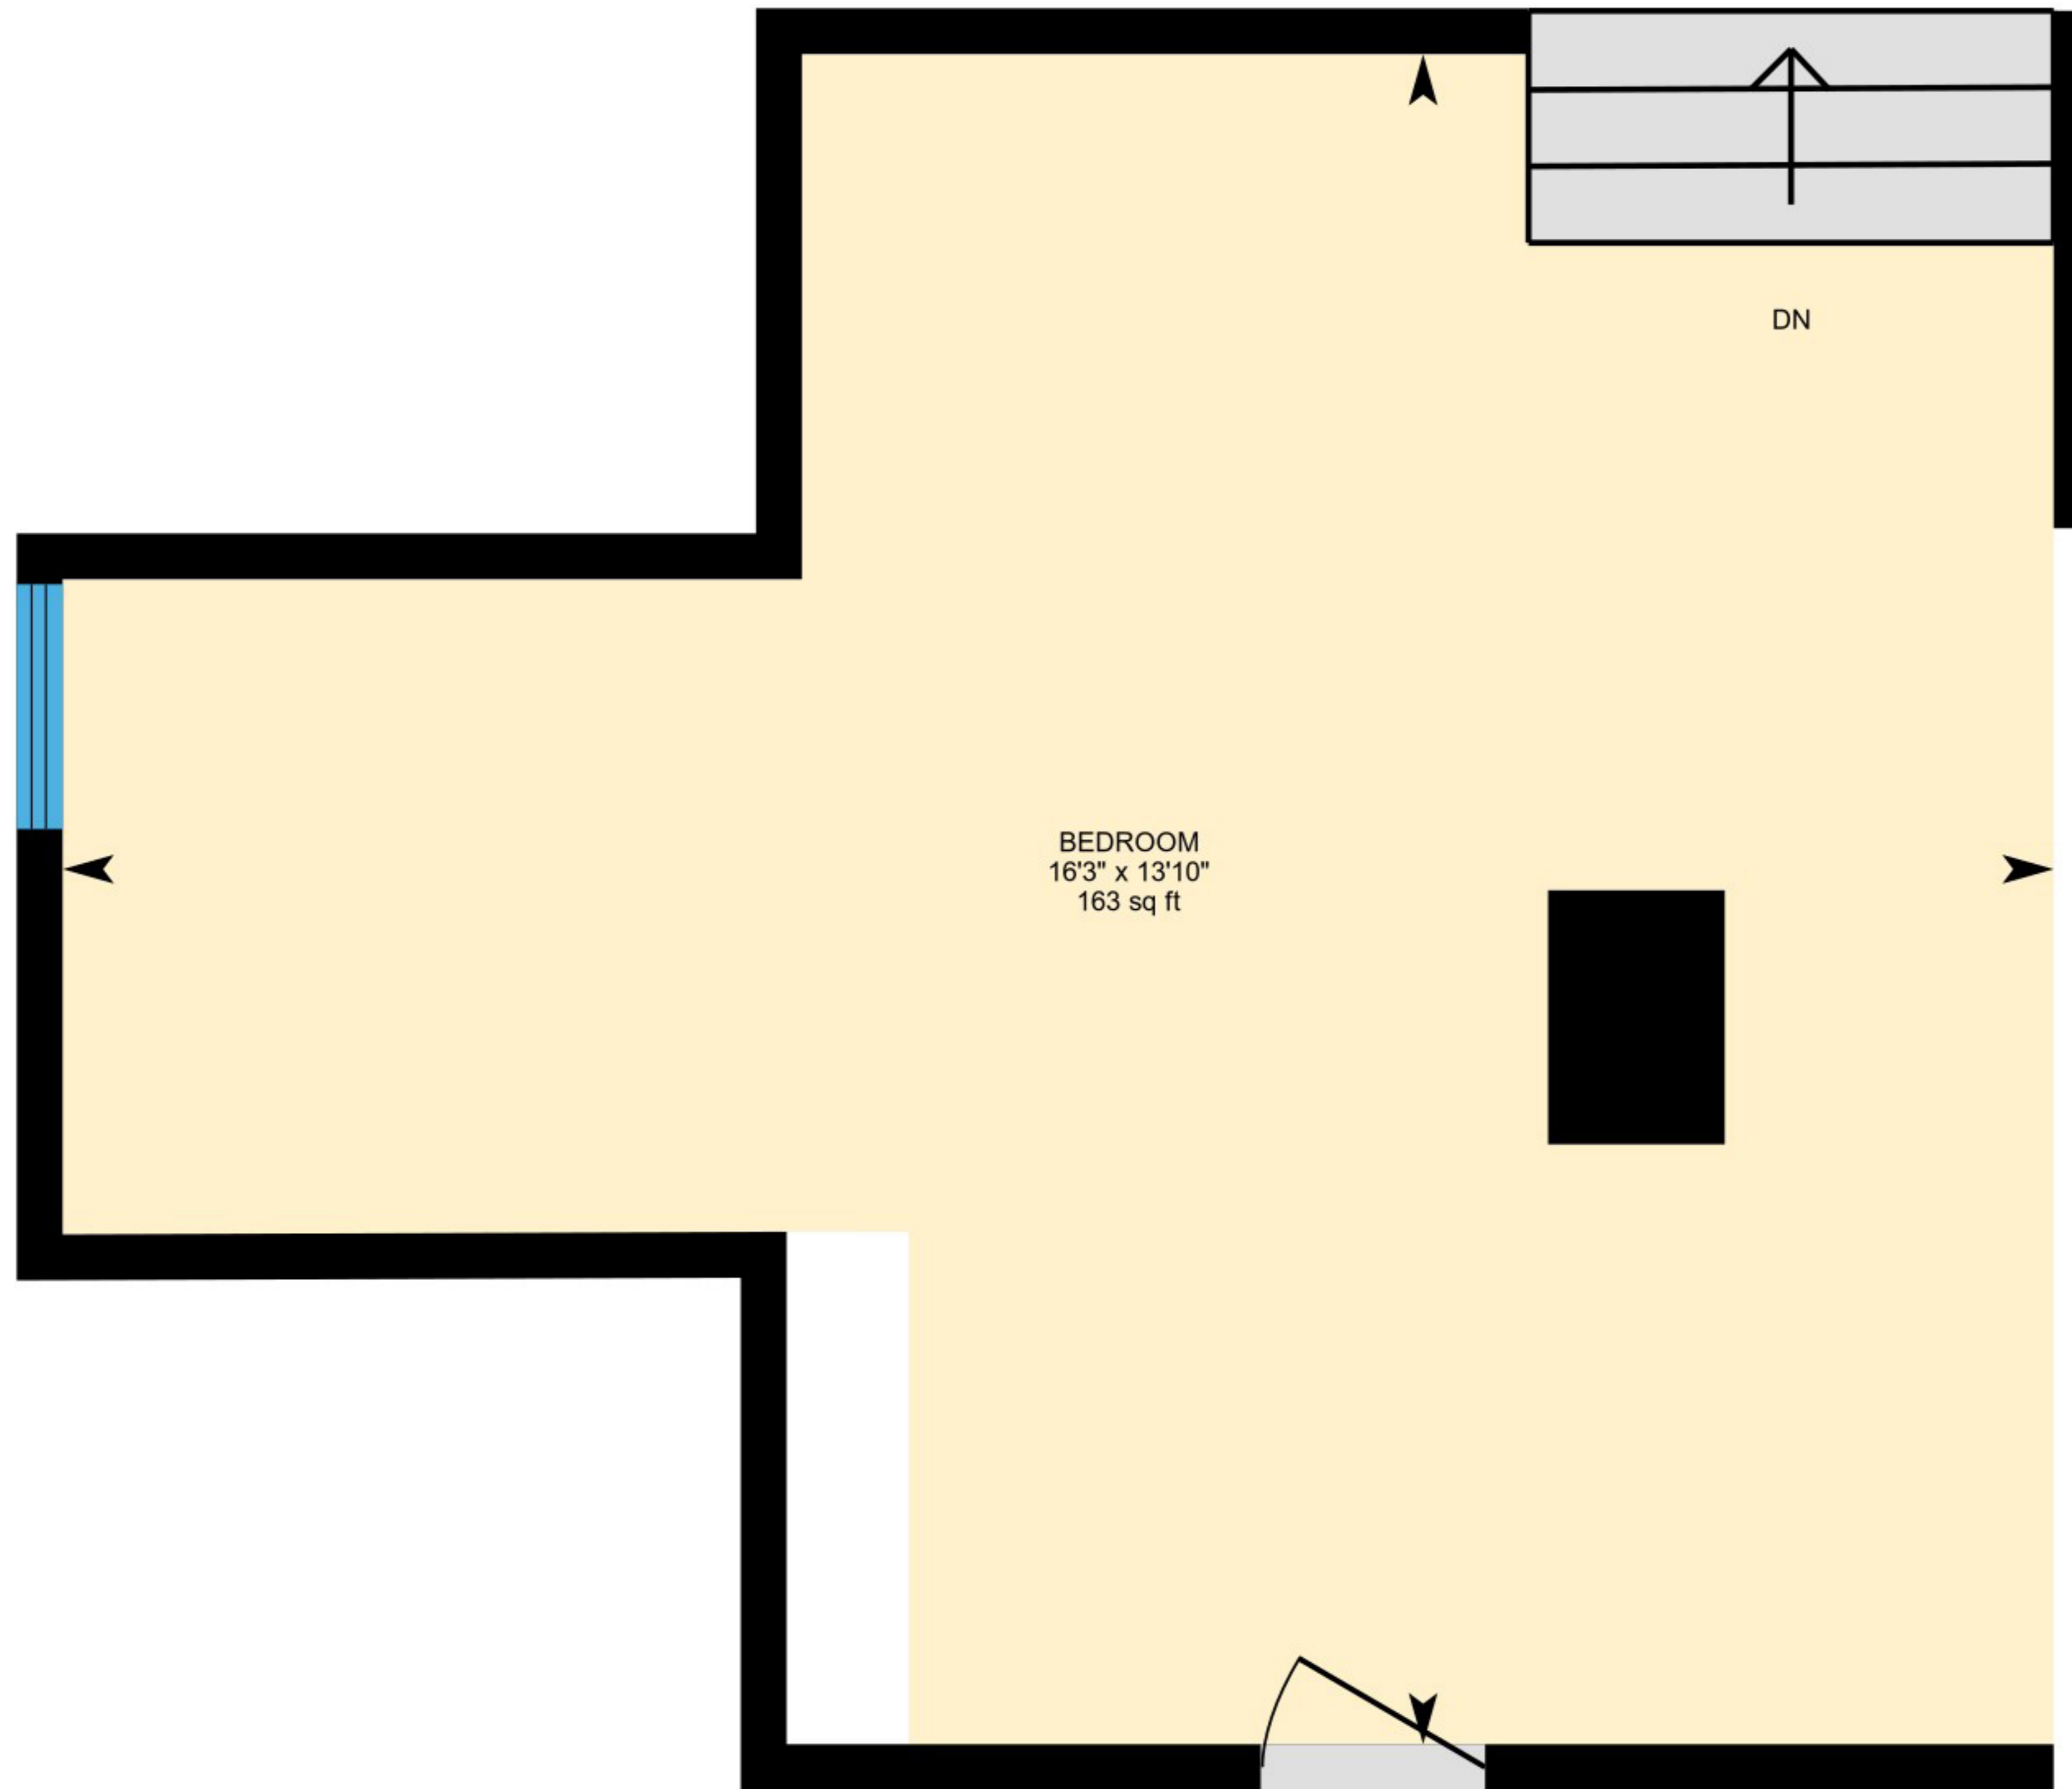

147 Church St, Middletown Township, NJ

1st Floor Finished Area 3465.92 sq ft

White regions are excluded from total floor area in iGUIDE floor plans. All room dimensions and floor areas must be considered approximate and are subject to independent verification.

147 Church St, Middletown Township, NJ

2nd Floor Finished Area 2051.68 sq ft

White regions are excluded from total floor area in iGUIDE floor plans. All room dimensions and floor areas must be considered approximate and are subject to independent verification.

147 Church St, Middletown Township, NJ

3rd Floor Finished Area 185.29 sq ft
Unfinished Area 6.05 sq ft

147 Church St, Middletown Township, NJ

Funeral Parlor Basement (Below Grade) Finished Area 109.94 sq ft
Unfinished Area 724.70 sq ft