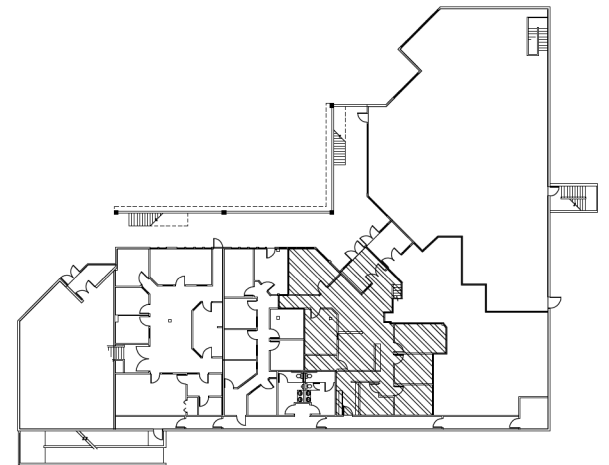

The second floor loft is not showing on this plan. Total suite SF is 2,500SF.

SUITE 240  
2054.96 RSF

**KEY PLAN**

**bobbyhill**  
DESIGNS

219 WEST COLORADO AVE.  
SUITE 308  
COLORADO SPRINGS, CO.  
719-634-3600 719-634-2239