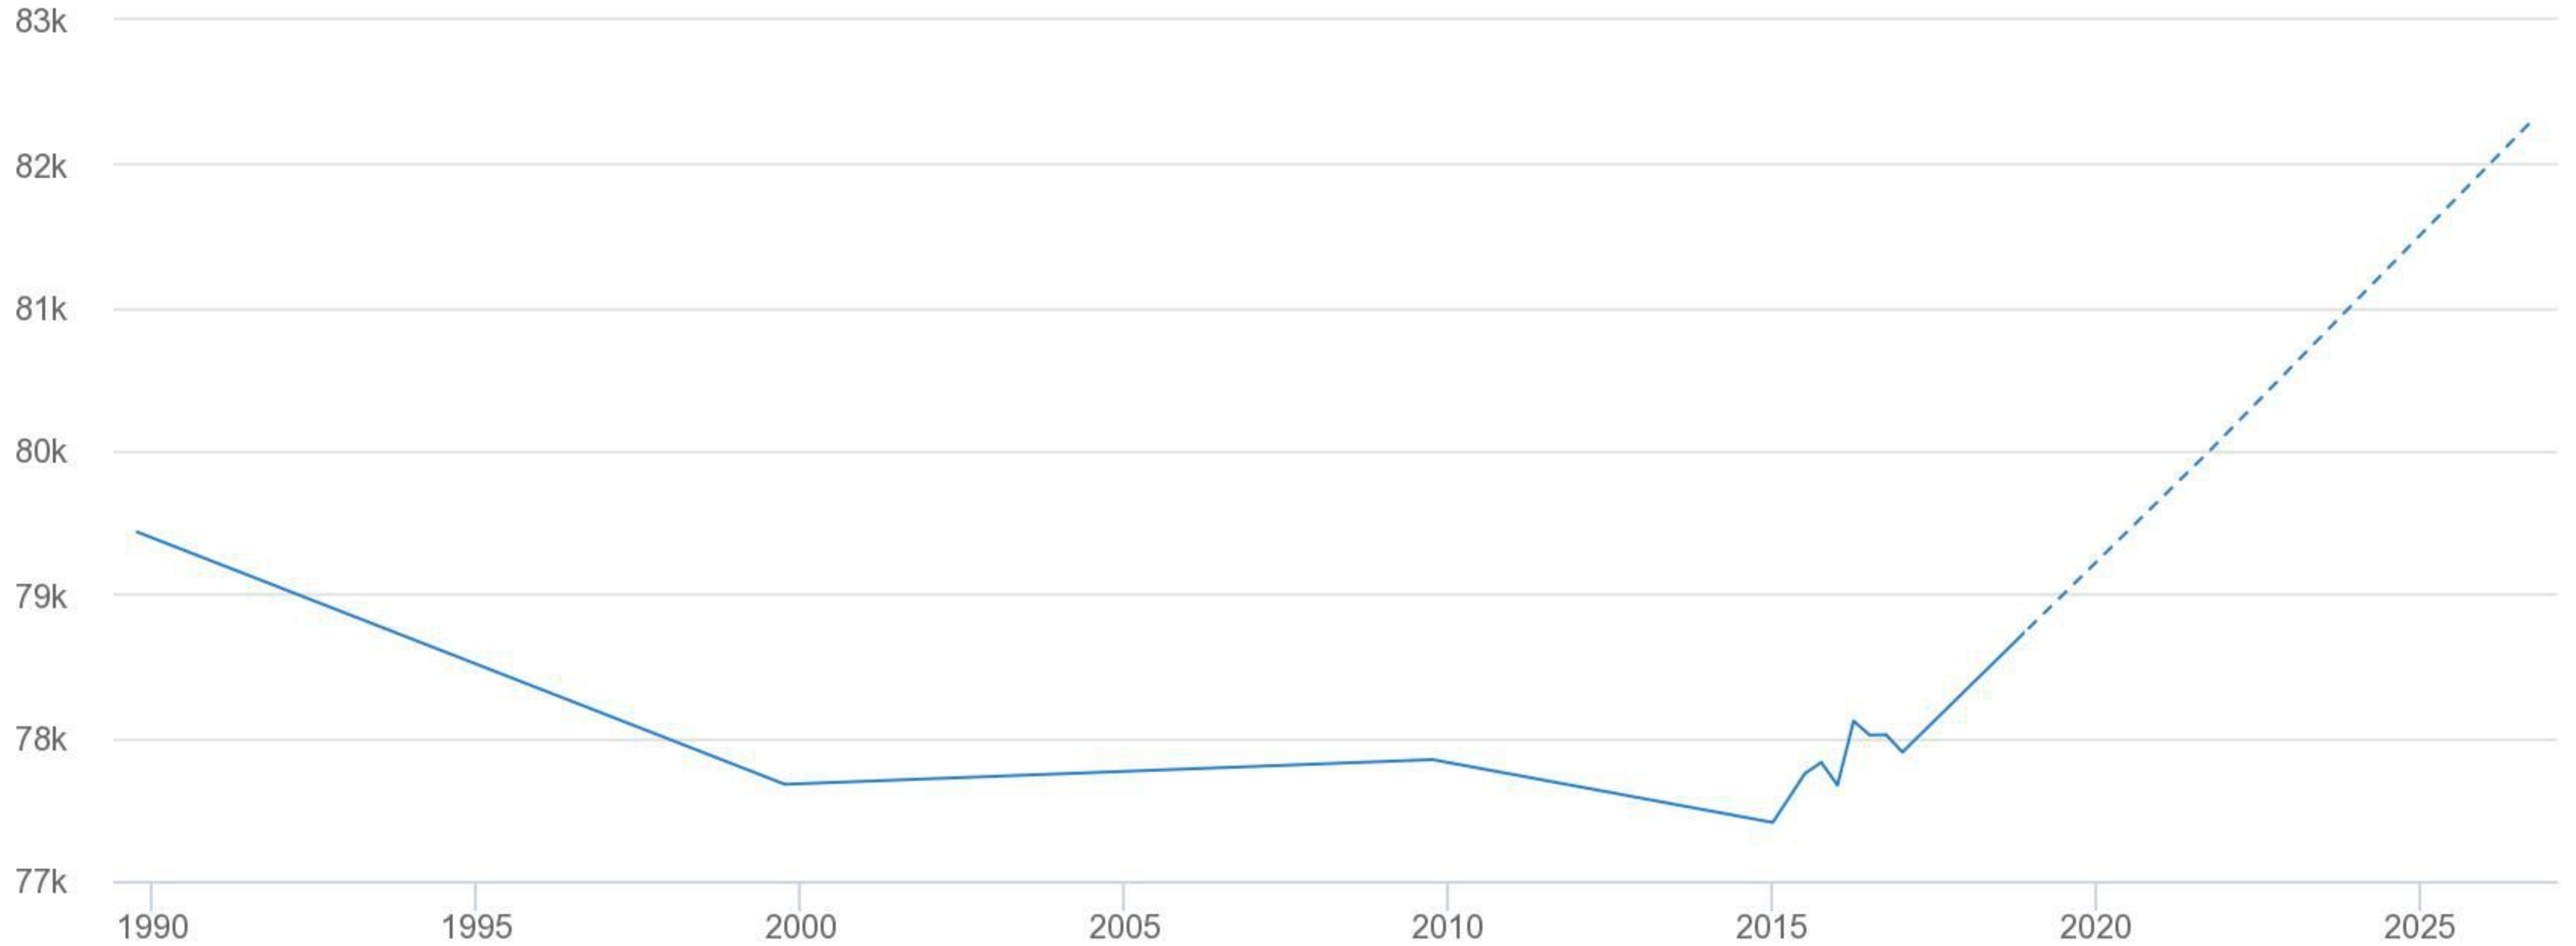

# Residential Population

5 mile ring

— 5760 Walden Rd