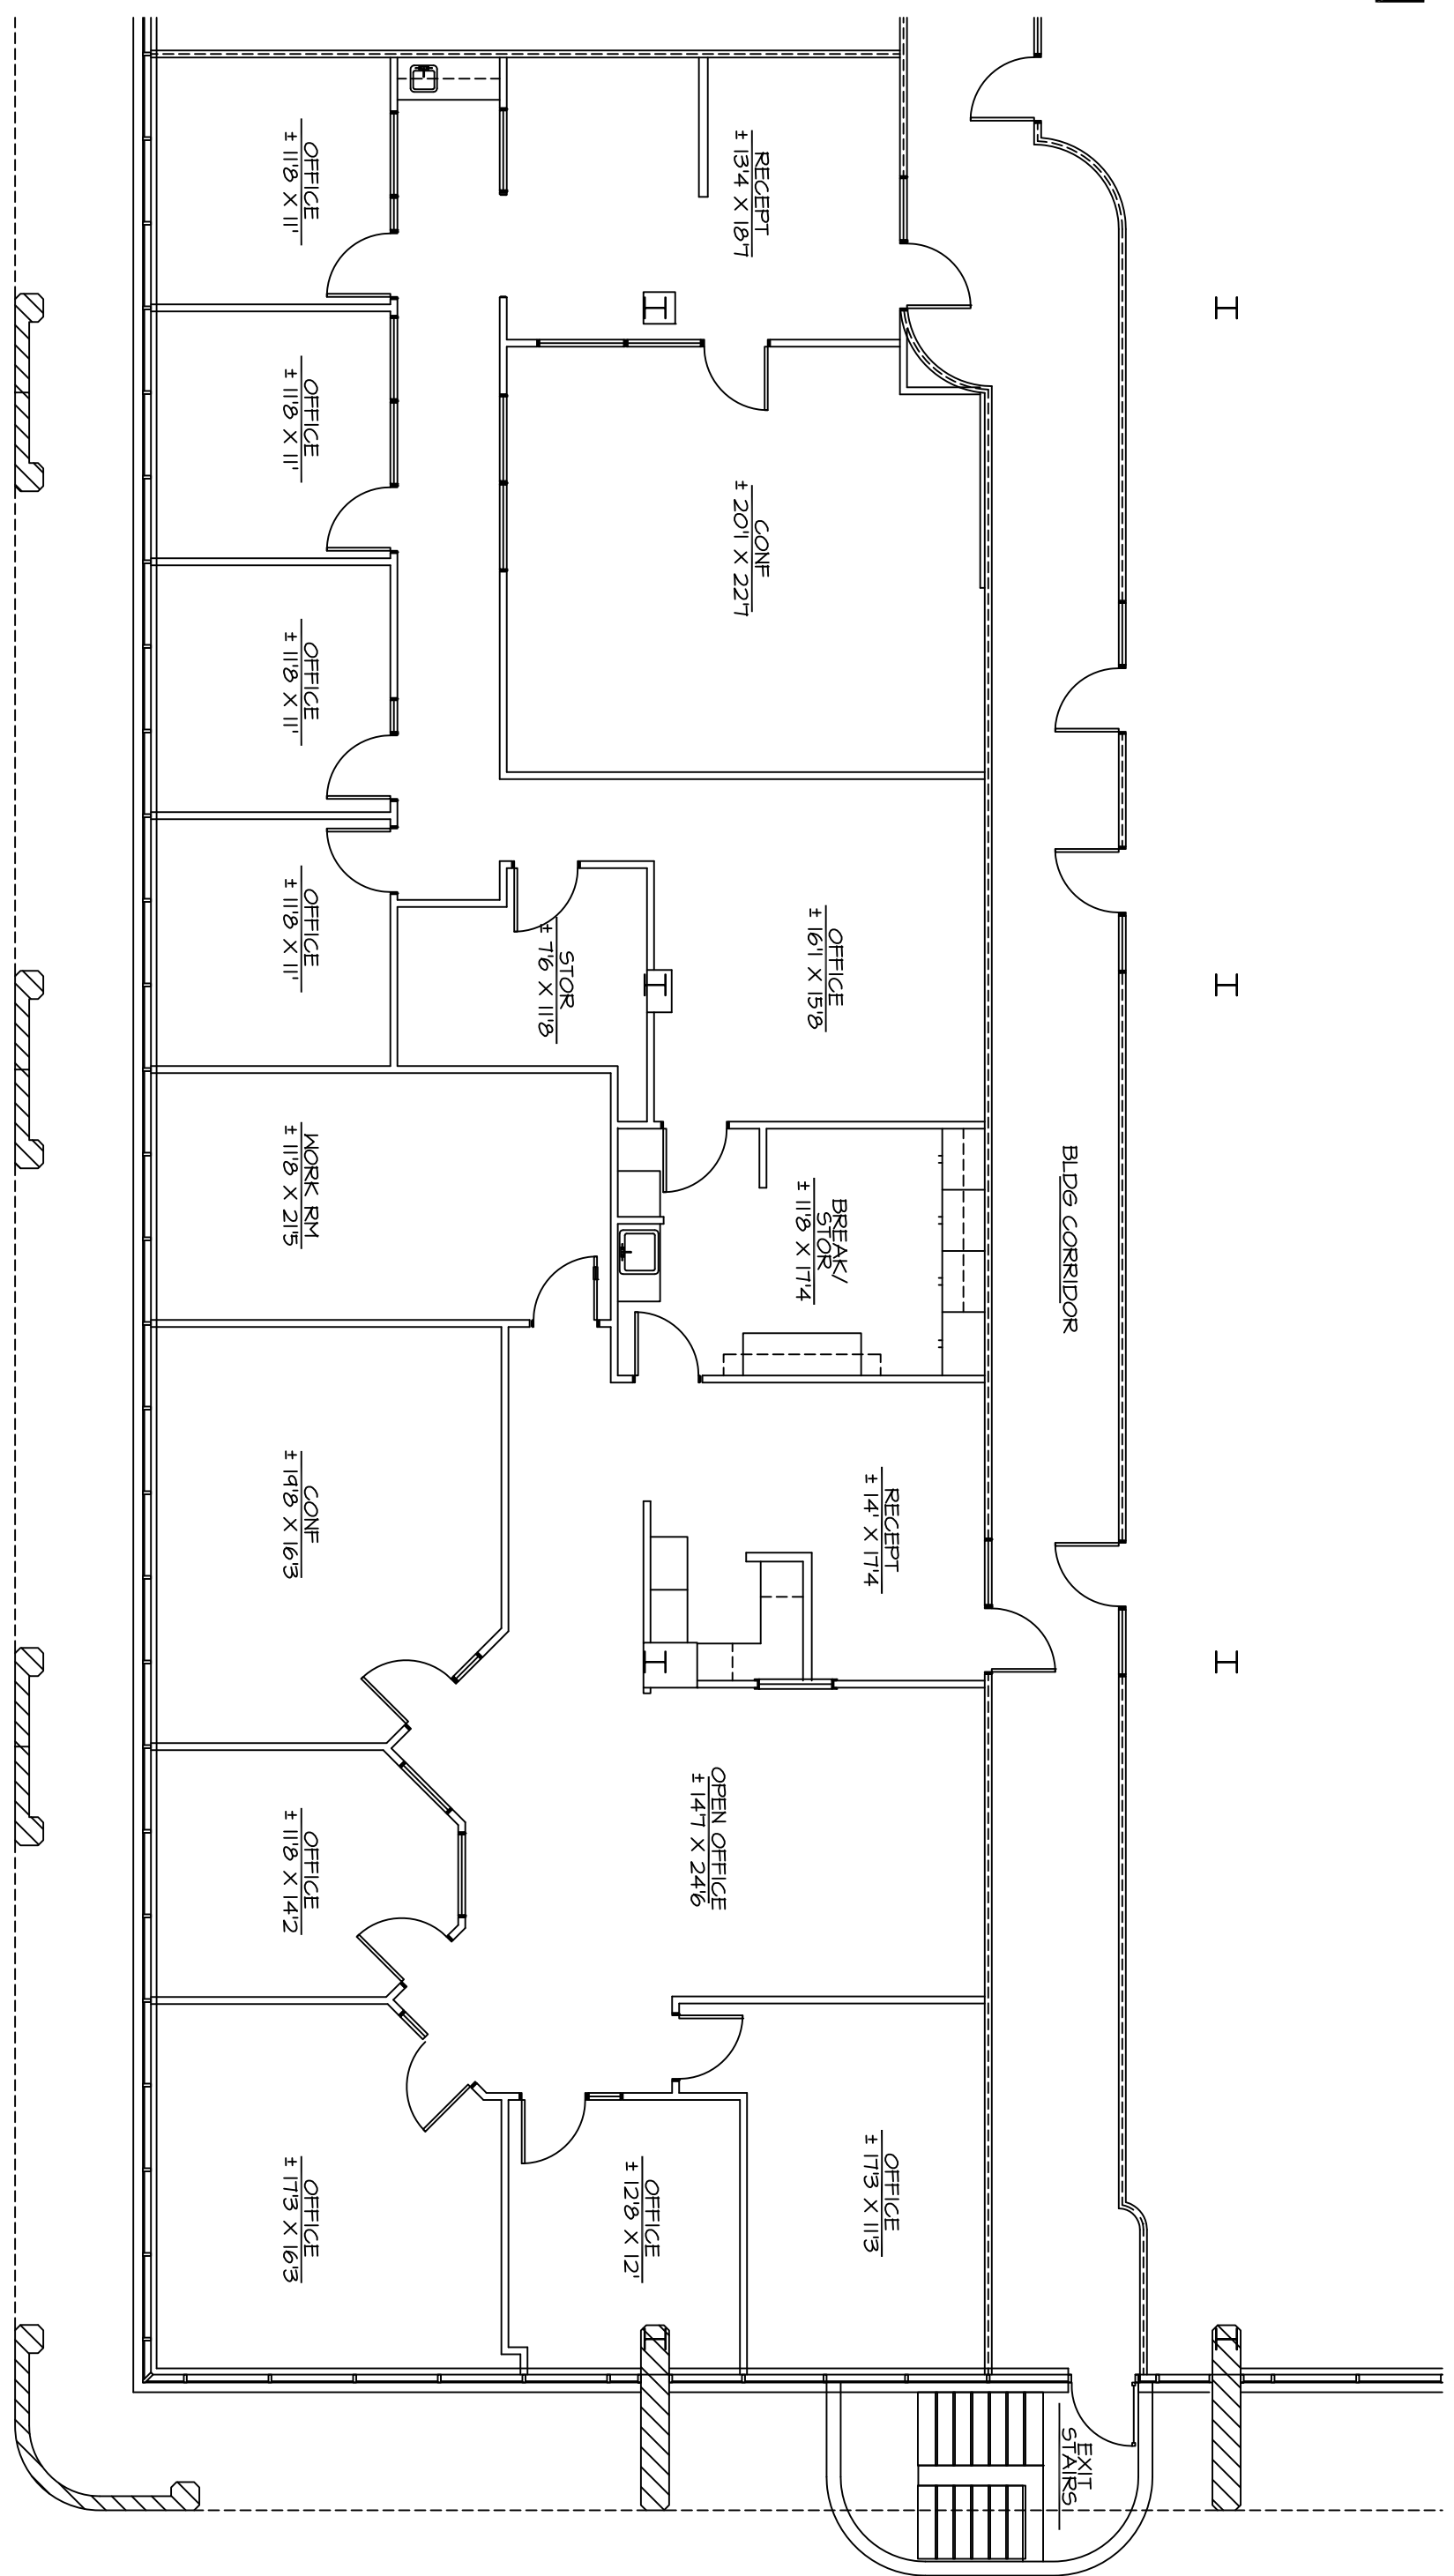

#212 (AS-BUILT)
5225 N CENTRAL AVE PHOENIX, AZ 85012
NORTH CENTRAL PLAZA

FLOOR PLAN

1/8"