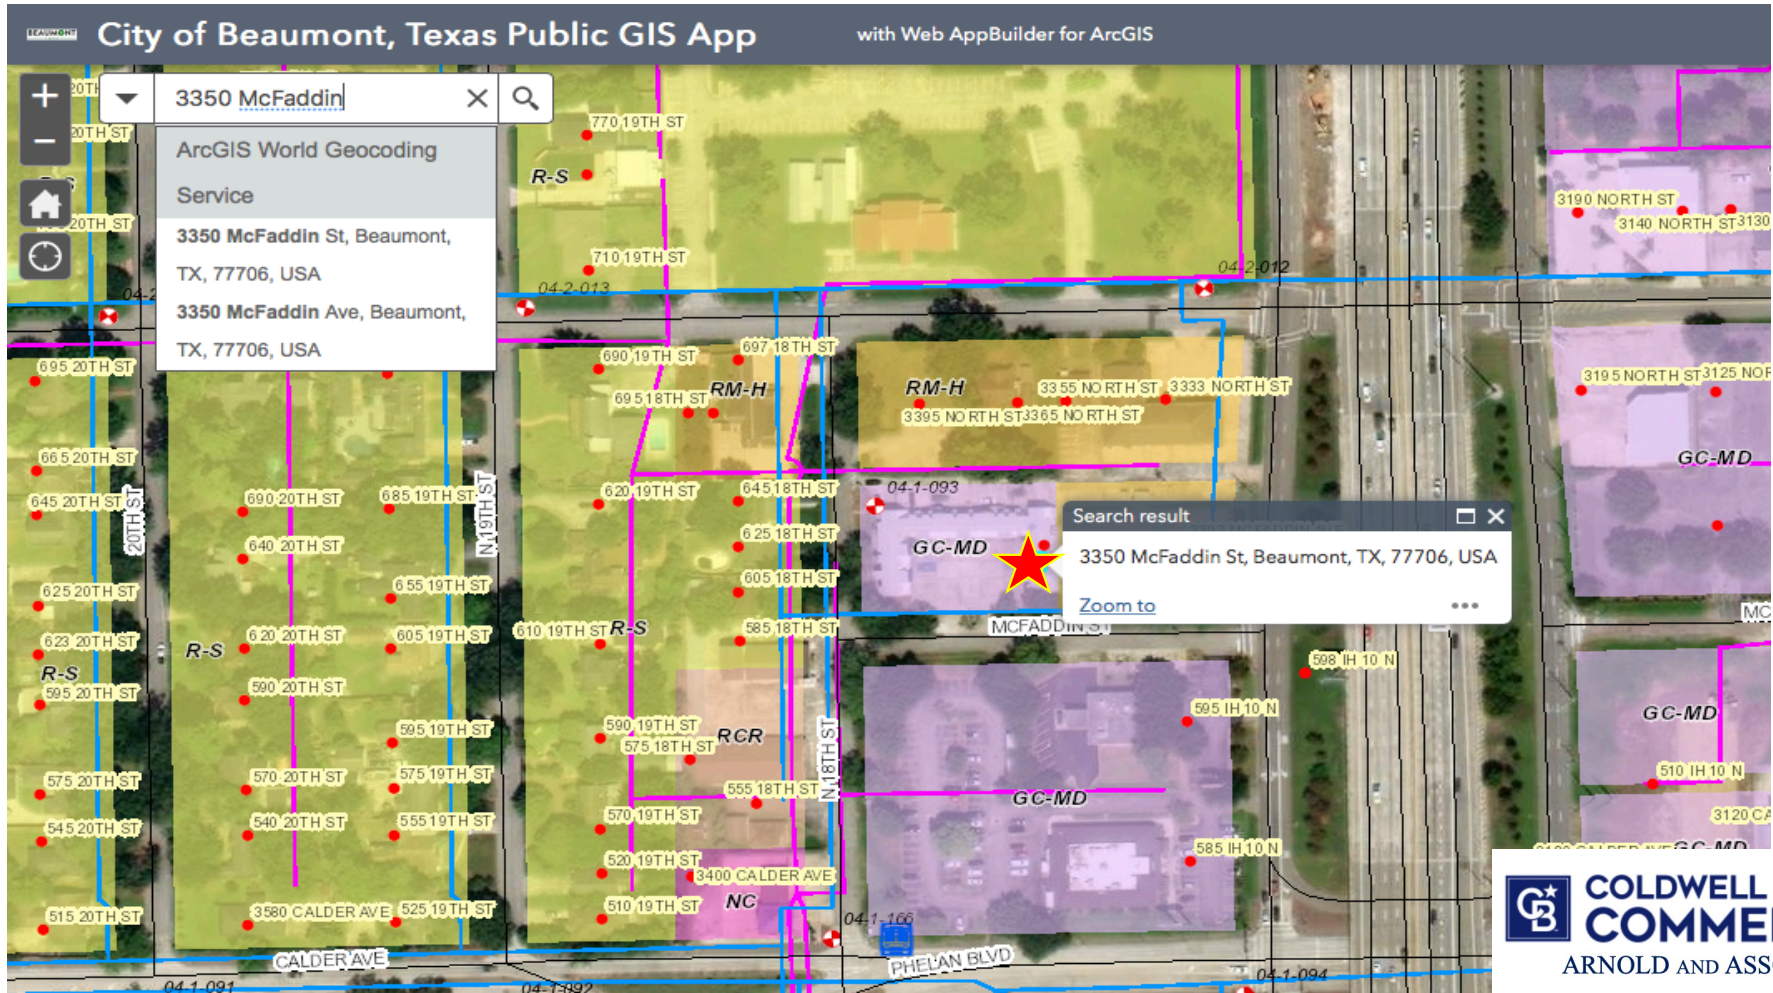

3350 McFaddin
Beaumont, TX 77702

Zoning District MAP

Tammiey Linscomb
409 - 673 - 6057
tammiey@cbcaaa.com

The information contained in this Marketing Brochure has been obtained from sources we believe to be reliable. However, Coldwell Banker Commercial has not and will not verify any of this information, nor has Coldwell Banker Commercial conducted any investigation regarding these matters. Coldwell Banker Commercial makes no guarantee, warranty or representation about the accuracy or completeness of any information provided.