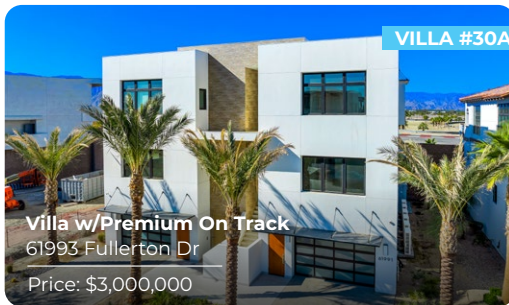

Click on each property for more information.