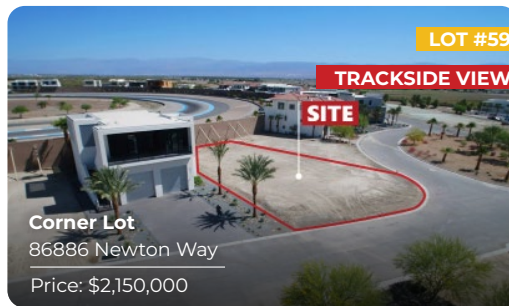

Click on each property for more information.