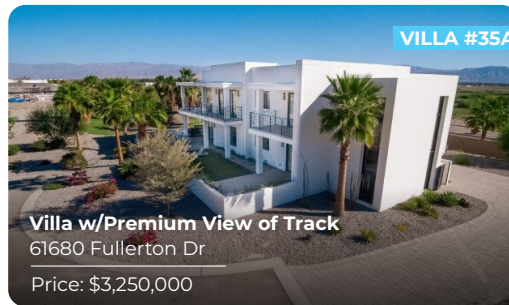

Click on each property for more information.