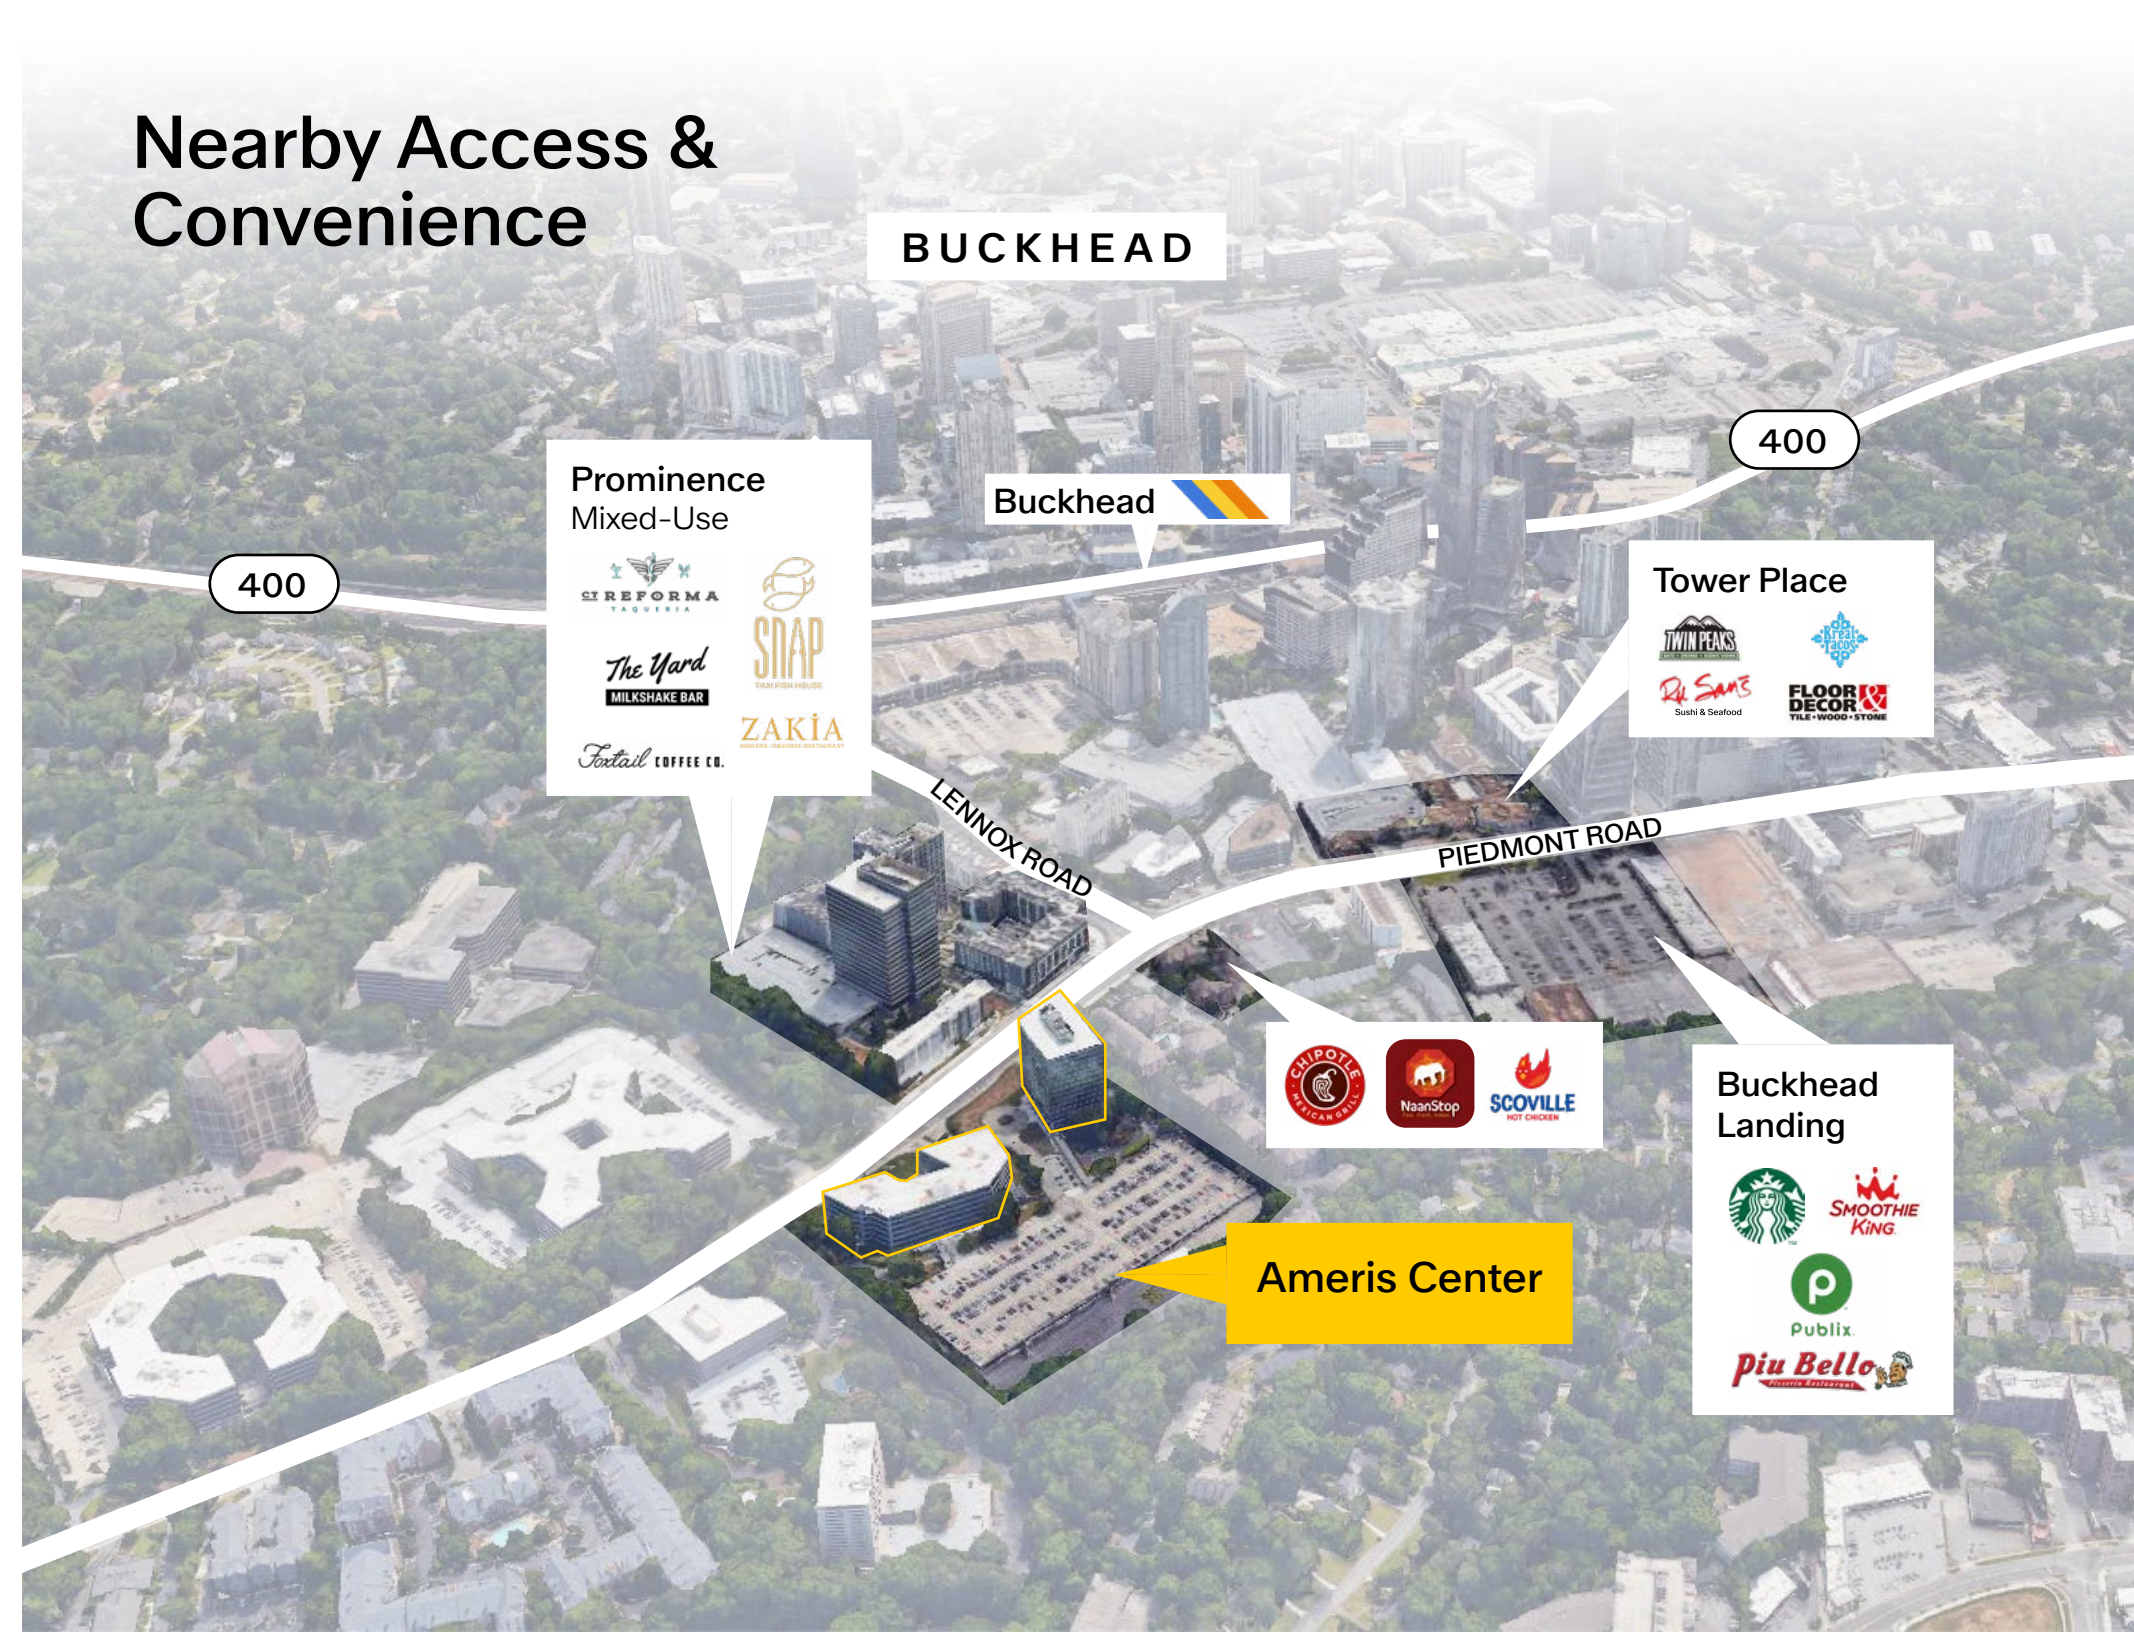

Ameris Center

3490 & 3500 Piedmont Rd NE | Atlanta, GA

Lincoln

An Urban Campus with a Dynamic Mix of Neighborhood Convenience

Located at the midpoint of Piedmont Road Corridor near the intersection of "Buckhead Loop", Ameris Center is a prime spot for a live-work-play lifestyle.

The Buckhead Loop provides strategic connectivity, offering easy access to GA 400, and making commuting convenient for businesses and employees. Complementing the accessibility is the expanding retail scene, where local retailers continue to join the current roster of conveniences that service the community.

Adding to this emerging urban vibrancy is the prominent retail center, Buckhead Landing. This newly renovated retail center is home to numerous restaurants as well as a brand new Publix shopping center.

Nearby Access & Convenience

Expansive Office Campus

- Two mid-rise office buildings totaling 532,000 SF
- High-end tenant amenities including on-site cafés, self service sundry store, two large conference rooms, tenant lounge, as well as a full-service bank/ATM
- One of the highest parking ratios in Buckhead: 3.2 / 1,000 SF
- Energy Star certified
- 24-hour on-site security personnel
- Dedicated on-site property management with hands-on approach
- New, well-capitalized ownership
- Spec suite program coming soon