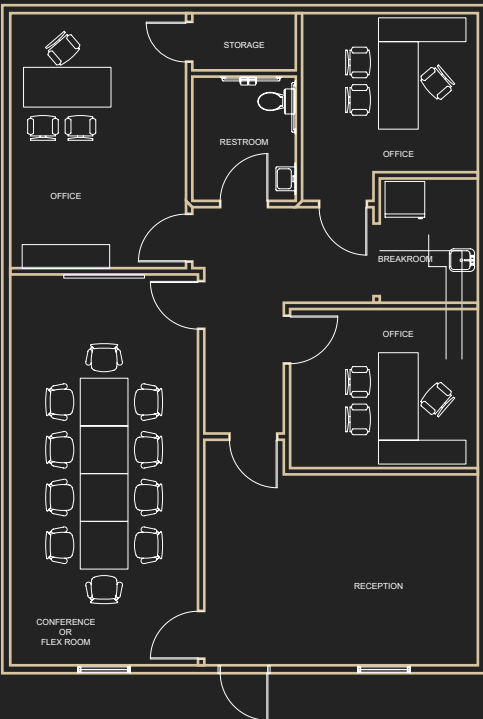

INOVA

LUXURY OFFICES

LUXURY OFFICES FOR SALE

CUSTOM FLOOR PLANS

\$264,600 Only
Framed Layout with High Ceilings

1,260 SQ.FT.
Office with direct access
to the putting green

You Choose The Floor Plan

Most selected floor plans for 1,260 Sq. Ft.

You Choose The Floor Plan

Be unique choose from
HUNDREDS of floor plans

175+ PLANS TO CHOOSE FROM

Inova Location Map

Property
Luxury and Comfort

Property Renderings

Interior Design

Purchase Process

Step 01

420 | 630 | 763 | 994 | 1260 | 2520 | 3780 | 5040 | 6300
Select Your Office Size Sq.Ft.

Step 02

Select Custom Floor Plan or
Design From Scratch

Step 03

Visit Our Design Center Select
Desired Construction Details