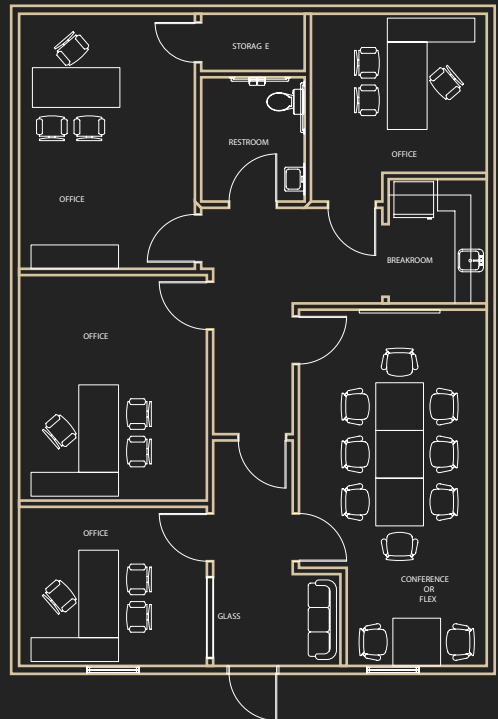

INOVA

LUXURY OFFICES

LUXURY OFFICES FOR SALE

CUSTOM FLOOR PLANS

\$264,600 Only
Framed Layout with High Ceilings

1,260 SQ.FT.
Office with direct access
to the putting green

You Choose The Floor Plan

Most selected floor plans for 1,260 Sq. Ft.

You Choose The Floor Plan

Be unique choose from
HUNDREDS of floor plans

175+ PLANS TO CHOOSE FROM

Inova Location Map

Property
Luxury and Comfort

Property Renderings

Interior Design

Purchase Process

Step 01

420 | 630 | 763 | 994 | 1260 | 2520 | 3780 | 5040 | 6300
Select Your Office Size Sq.Ft.

Step 02

Select Custom Floor Plan or
Design From Scratch

Step 03

Visit Our Design Center Select
Desired Construction Details