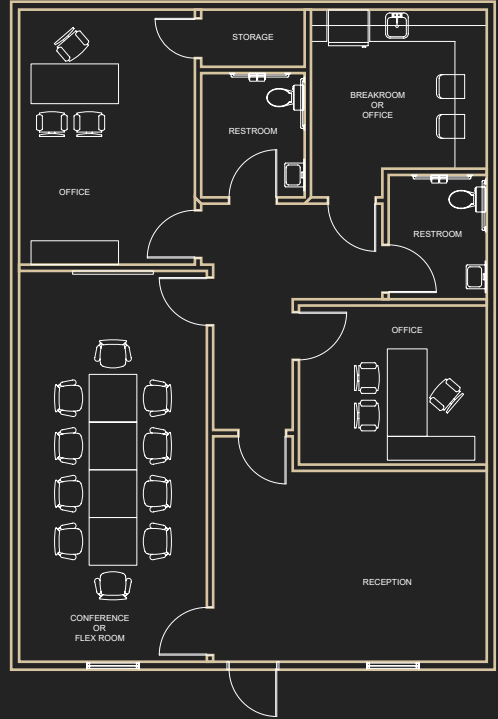

INOVA

LUXURY OFFICES

LUXURY OFFICES FOR SALE

CUSTOM FLOOR PLANS

\$264,600 Only
Framed Layout with High Ceilings

1,260 SQ.FT.
Office with direct access
to the putting green

You Choose The Floor Plan

Most selected floor plans for 1,260 Sq. Ft.

You Choose The Floor Plan

Be unique choose from
HUNDREDS of floor plans

175+ PLANS TO CHOOSE FROM

Inova Location Map

Property
Luxury and Comfort

Property Renderings

Interior Design

Purchase Process

Step 01

420 | 630 | 763 | 994 | 1260 | 2520 | 3780 | 5040 | 6300
Select Your Office Size Sq.Ft.

Step 02

Select Custom Floor Plan or
Design From Scratch

Step 03

Visit Our Design Center Select
Desired Construction Details