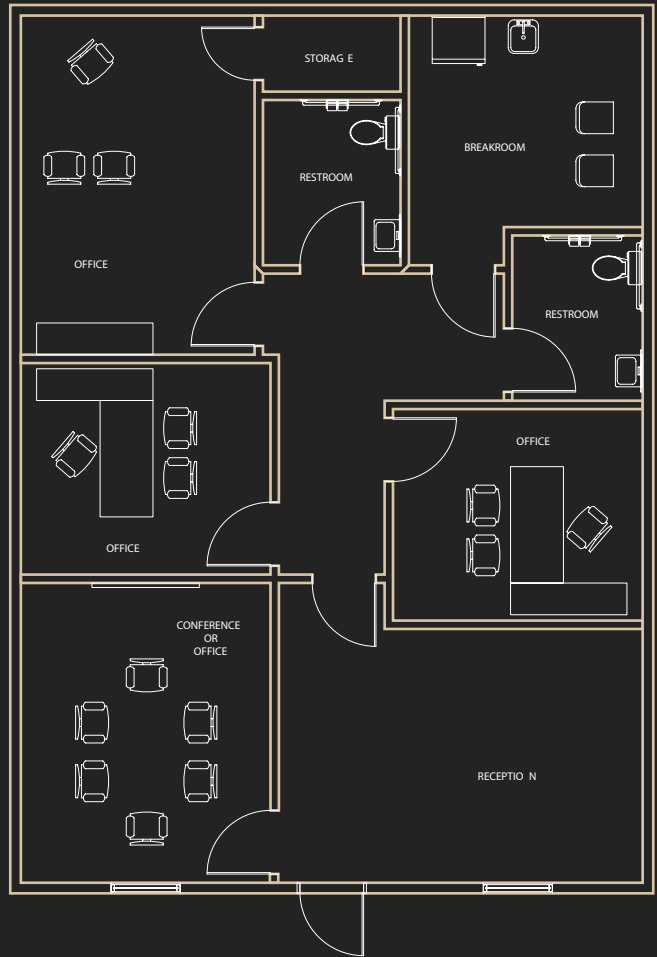

INOVA

LUXURY OFFICES

LUXURY OFFICES FOR SALE

CUSTOM FLOOR PLANS

\$264,600 Only
Framed Layout with High Ceilings

1,260 SQ.FT.
Office with direct access
to the putting green

You Choose The Floor Plan

Most selected floor plans for 1,260 Sq. Ft.

You Choose The Floor Plan

Be unique choose from
HUNDREDS of floor plans

175+ PLANS TO CHOOSE FROM

Inova Location Map

Property
Luxury and Comfort

Property Renderings

Interior Design

Purchase Process

Step 01

420 | 630 | 763 | 994 | 1260 | 2520 | 3780 | 5040 | 6300
Select Your Office Size Sq.Ft.

Step 02

Select Custom Floor Plan or
Design From Scratch

Step 03

Visit Our Design Center Select
Desired Construction Details