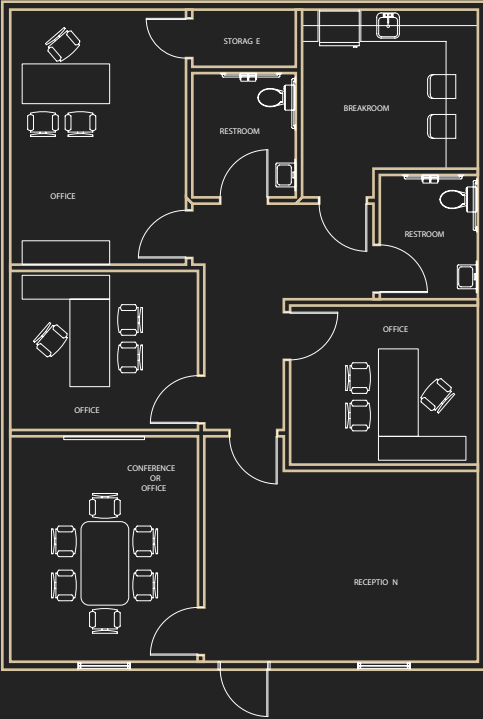

INOVA

LUXURY OFFICES

LUXURY OFFICES FOR SALE

CUSTOM FLOOR PLANS

\$264,600 Only
Framed Layout with High Ceilings

1,260 SQ.FT.
Office with direct access
to the putting green

You Choose The Floor Plan

Most selected floor plans for 1,260 Sq. Ft.

You Choose The Floor Plan

Be unique choose from
HUNDREDS of floor plans

175+ PLANS TO CHOOSE FROM

Inova Location Map

Property
Luxury and Comfort

Property Renderings

Interior Design

Purchase Process

Step 01

420 | 630 | 763 | 994 | 1260 | 2520 | 3780 | 5040 | 6300
Select Your Office Size Sq.Ft.

Step 02

Select Custom Floor Plan or
Design From Scratch

Step 03

Visit Our Design Center Select
Desired Construction Details