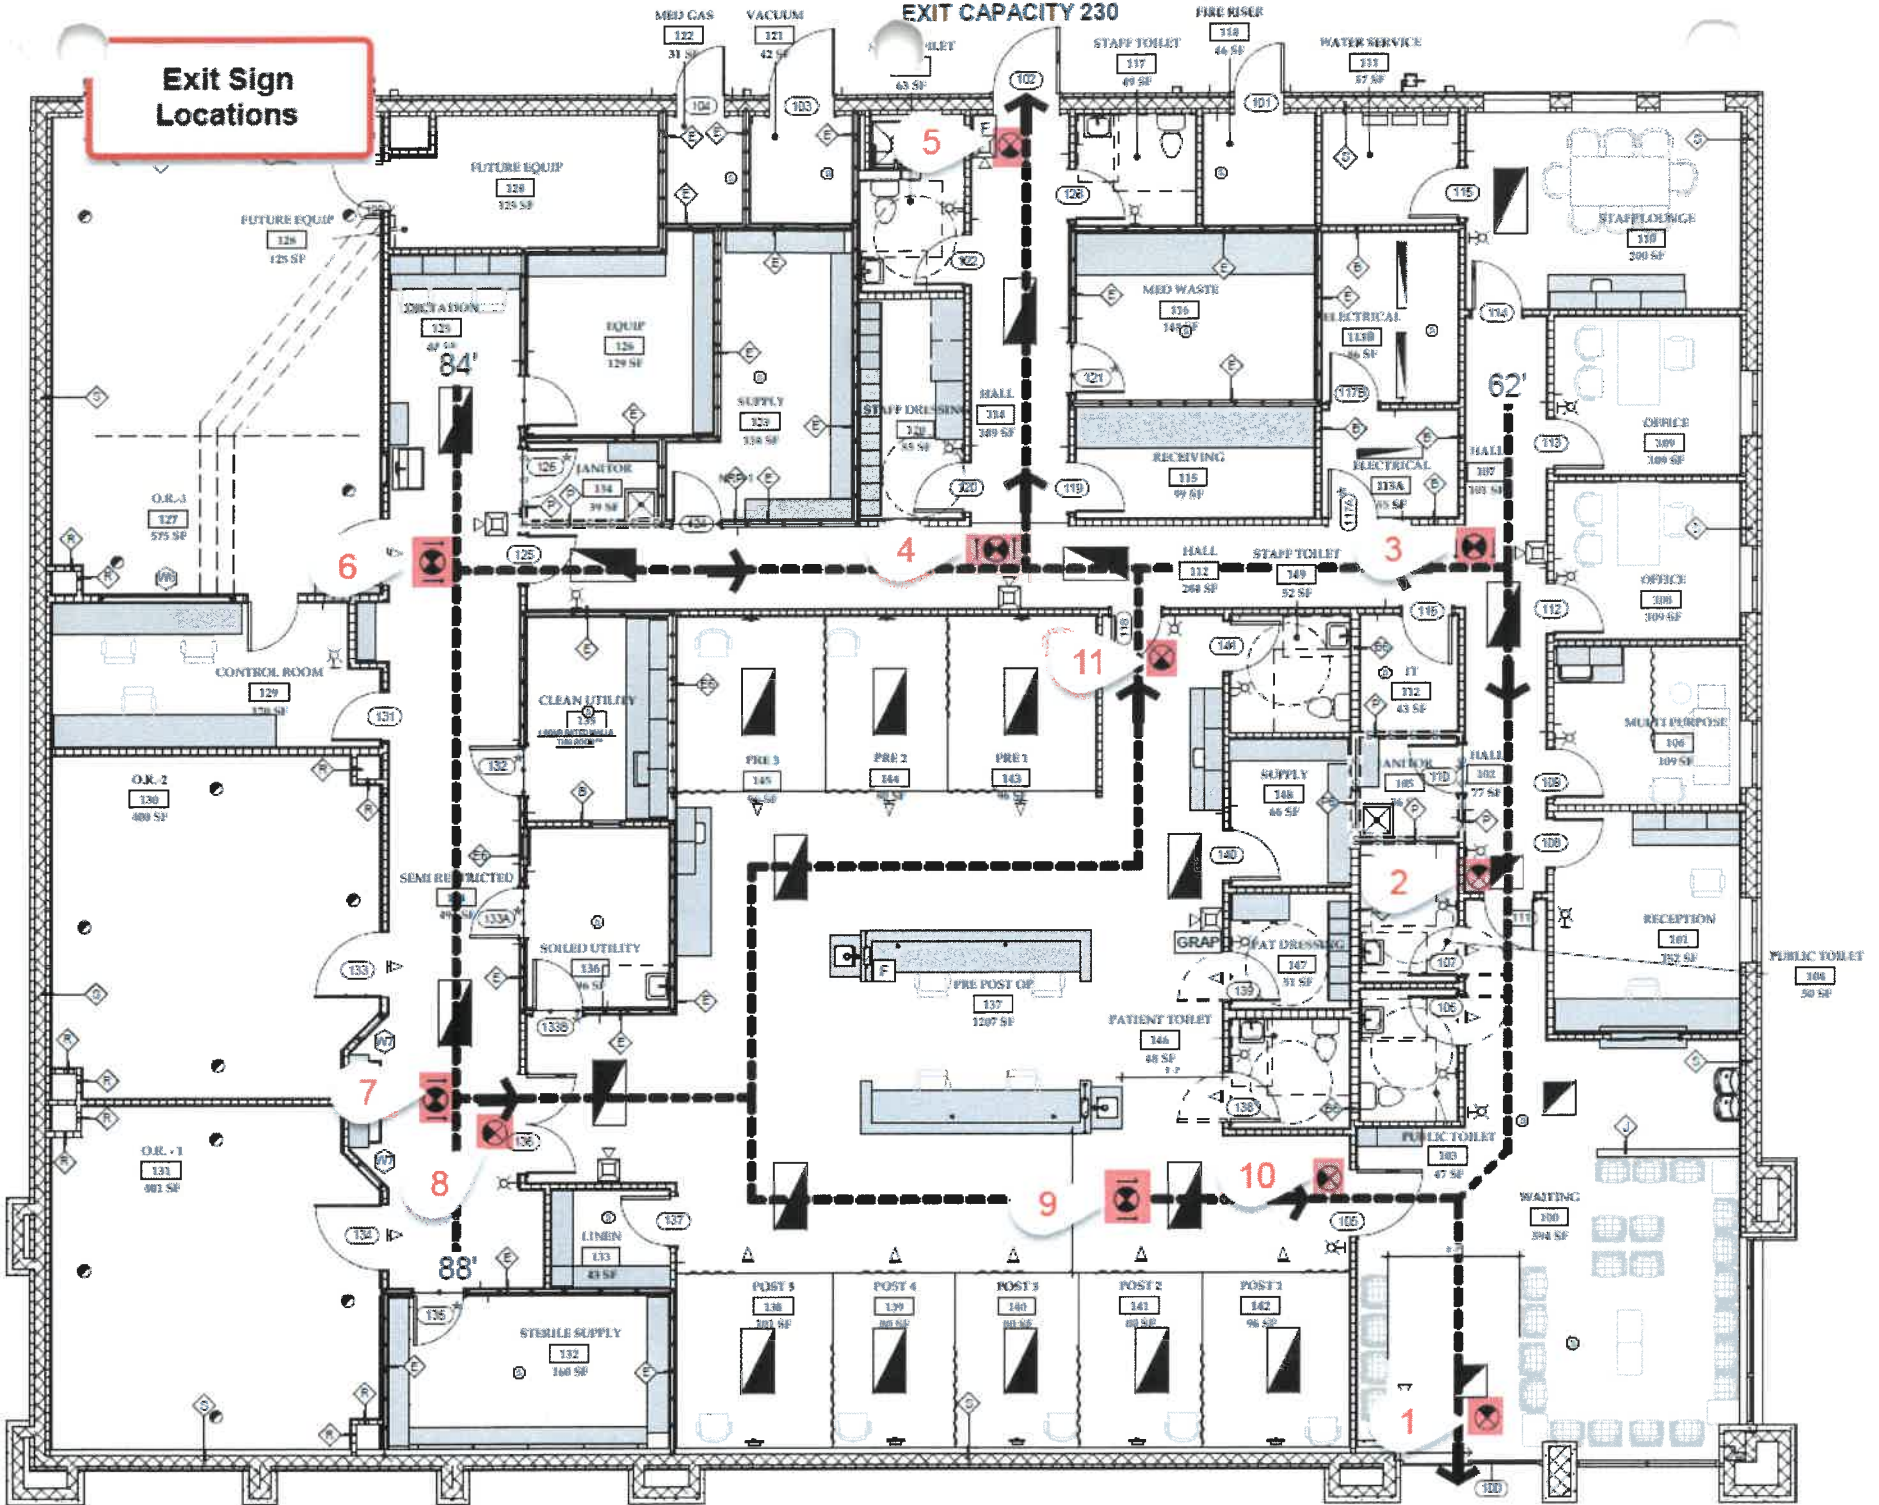

Exit Sign Locations

**EXIT WIDTH- 46"
EXIT CAPACITY 230**

**EXIT WIDTH- 44"
EXIT CAPACITY 200**