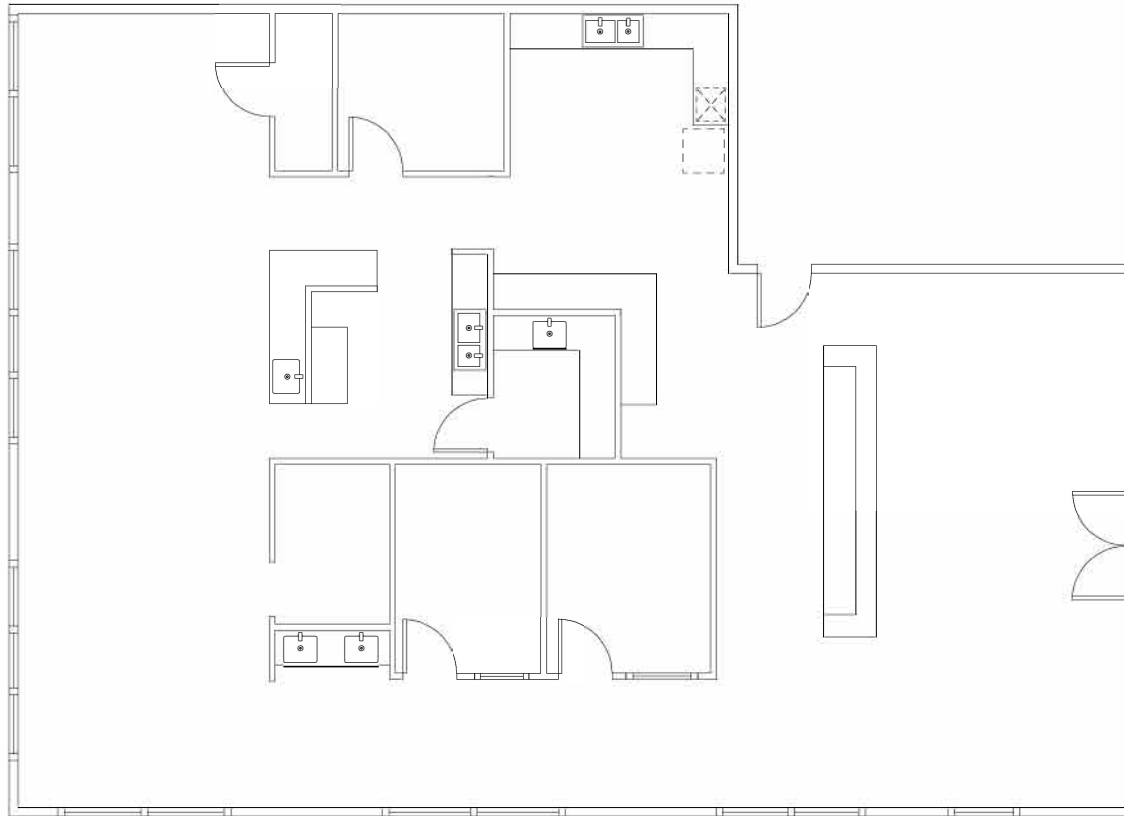

DENTON CAP COPPELL

870 S DENTON TAP RD, COPPELL, TX 75019

KEY PLAN

SUITE 100

RSF: 2,930

REES