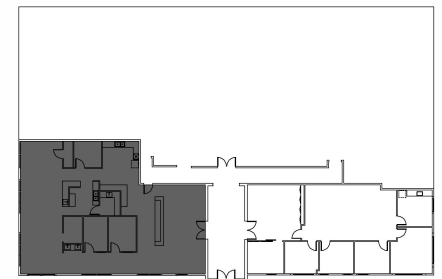

DENTON CAP COPPELL

870 S DENTON TAP RD, COPPELL, TX 75019

KEY PLAN

SUITE 100

RSF: 2,930

REES