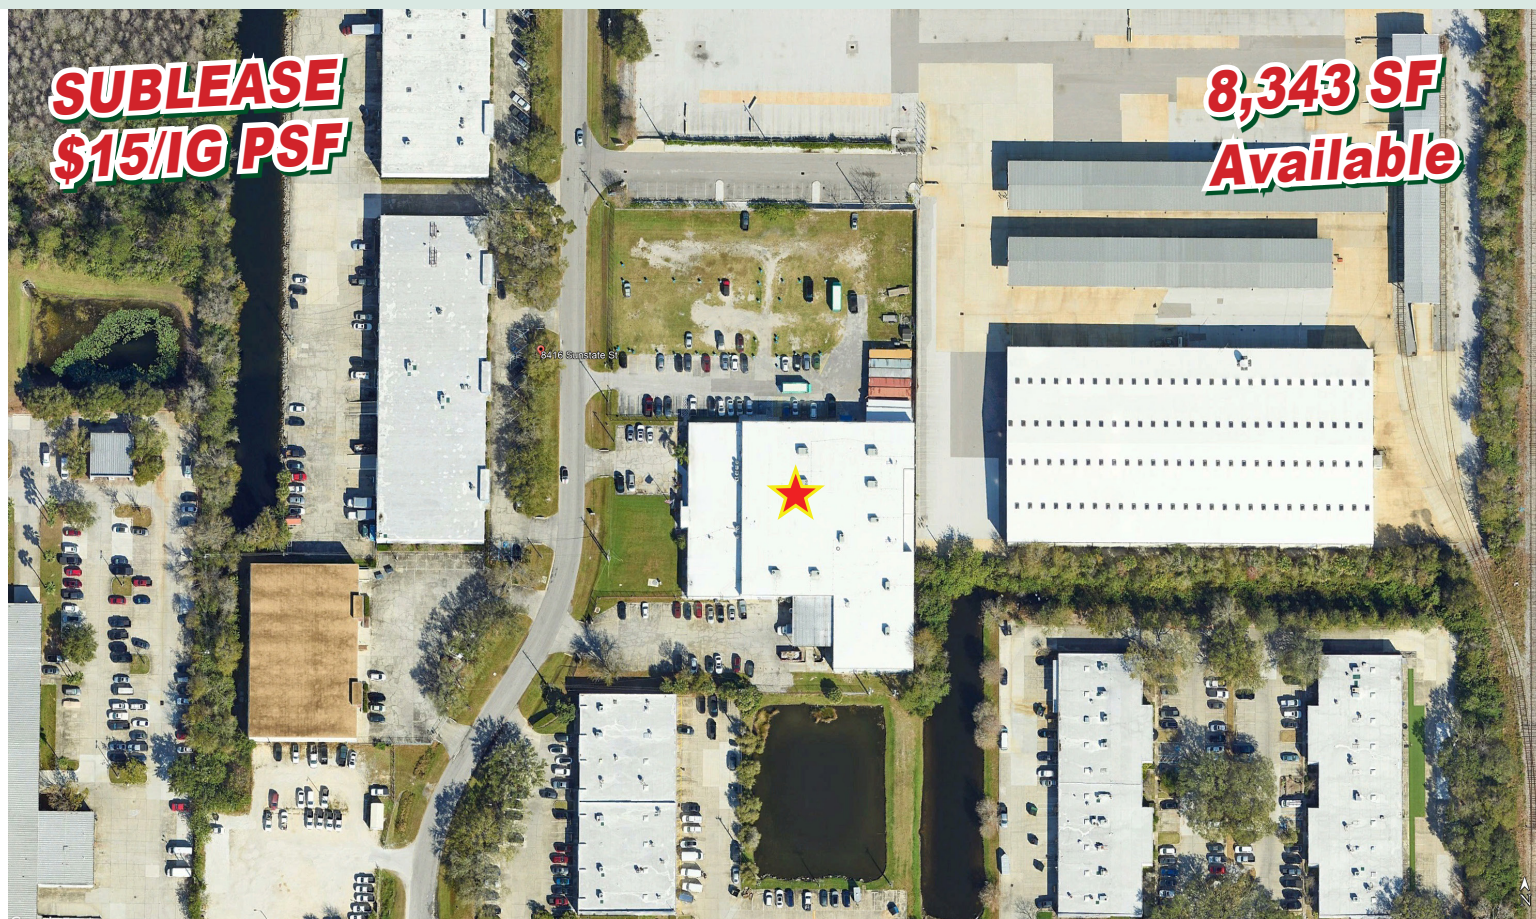

8,343 SF Warehouse w/ AC

8416 Sunstate St., Tampa, FL 33634

Property Highlights

- 8,343 SF
- A/C warehouse
- 2 dock high doors
- 1 grade level
- 4 restrooms
- 1 private office
- Bullpen area

FOR MORE INFORMATION CONTACT

Anthony Lefler, Jr

Off 813.242.6464

aj@alcommercialinc.com

www.alcommercialinc.com

8,343 SF Warehouse w/ AC

Map

8416 Sunstate St., Tampa, FL 33634

FOR MORE INFORMATION CONTACT