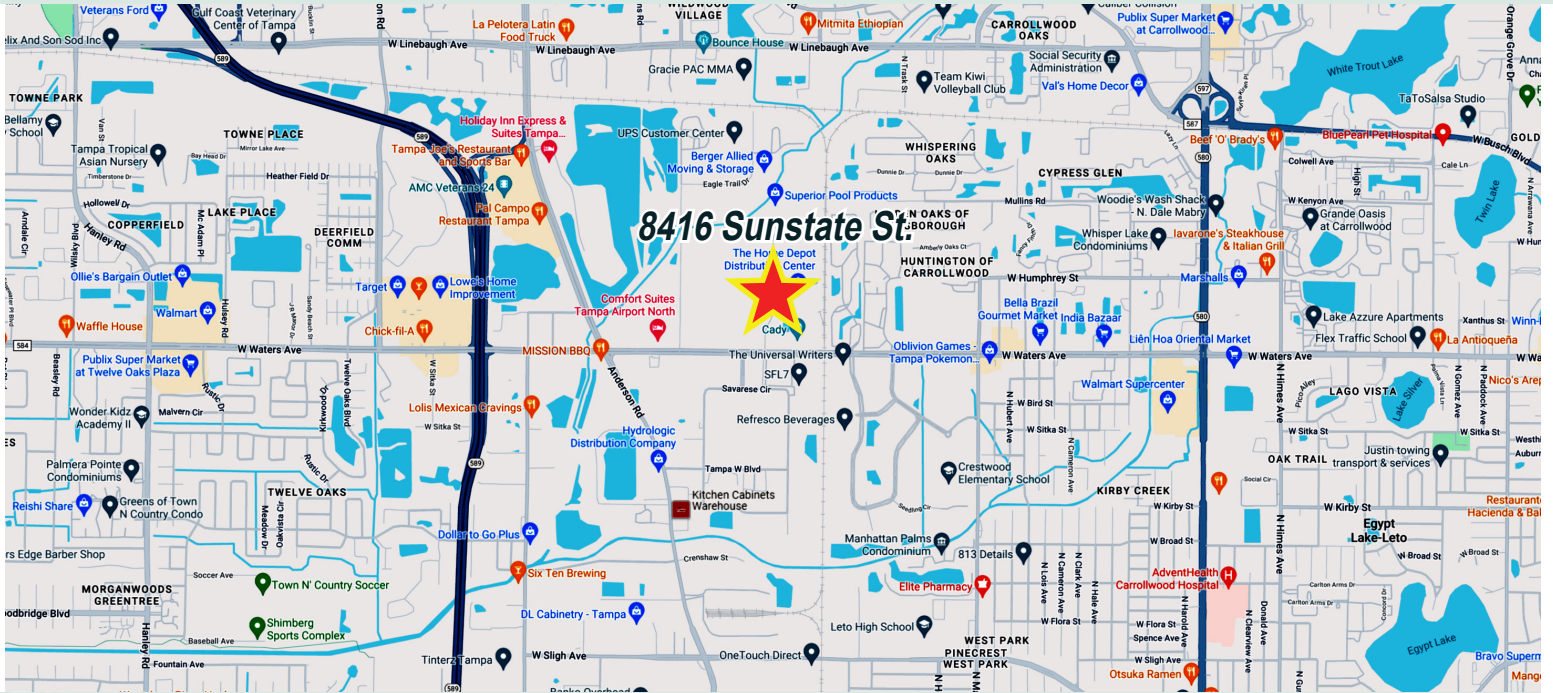

8,343 SF Warehouse w/ AC

Map