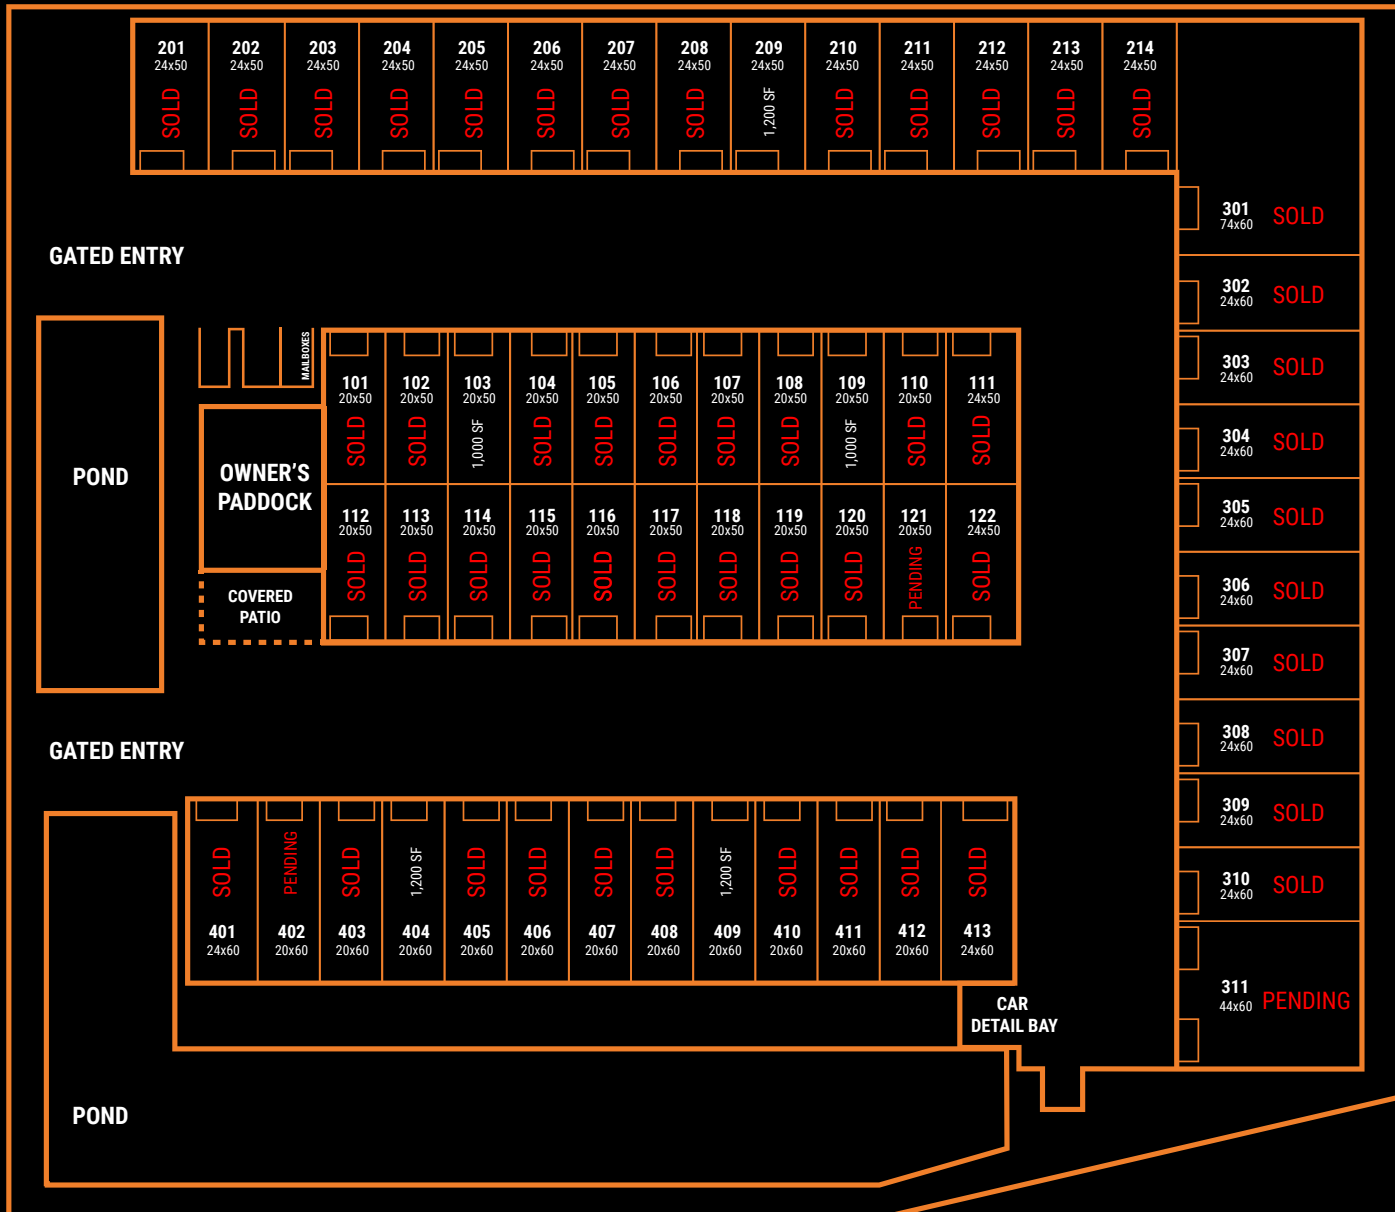

# PADDOCK1

## PREMIUM GARAGE CONDOS

N 34TH STREET

ADAMO DRIVE