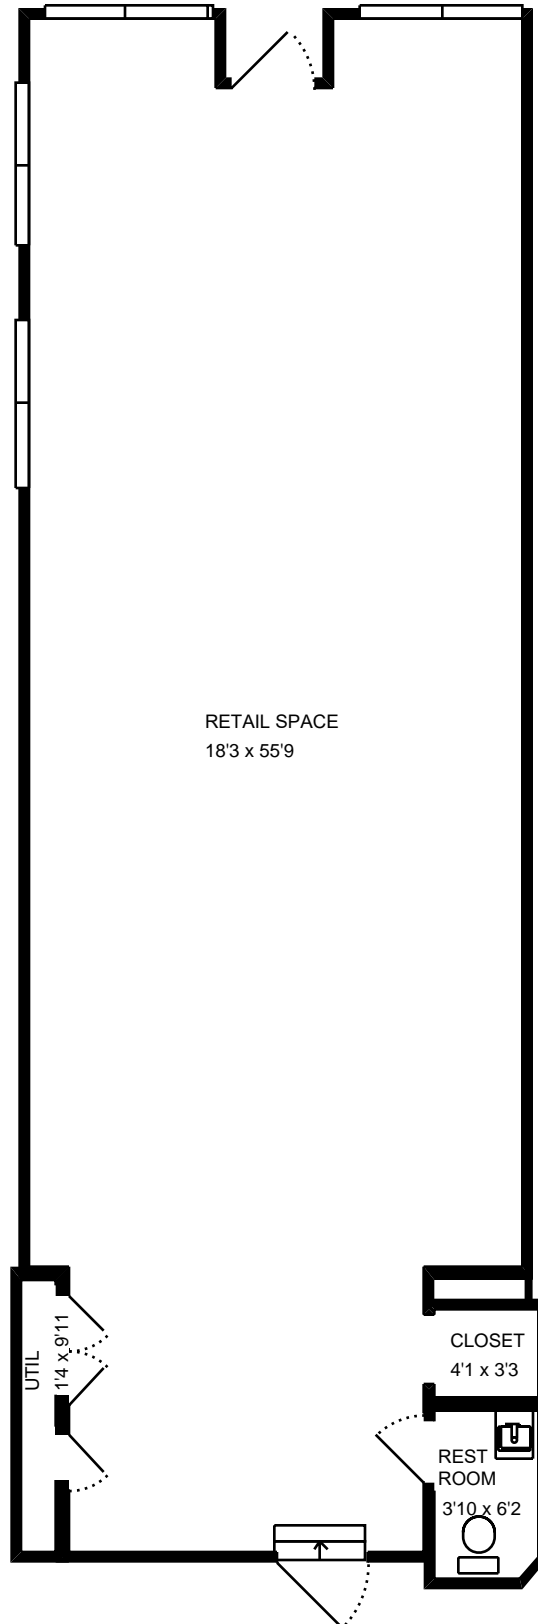

Property Address:
4816 Rhode Island Ave
Hyattsville, MD 20781

Measure #14990647

Total interior square footage on page: 1014 sf

The interior square footage listed is living space only and is not taxable square footage