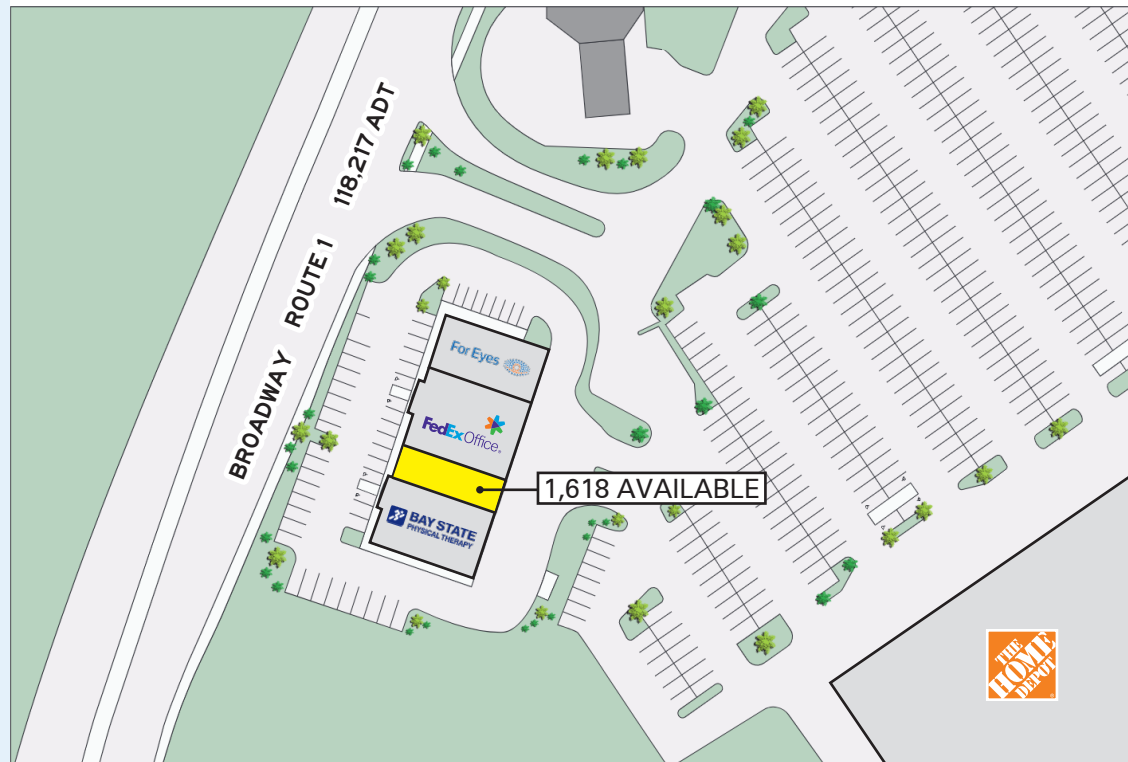

PROJECT DETAILS

600 BROADWAY • 1,618 SF COMING AVAILABLE • RETAIL

PROPERTY HIGHLIGHTS

- 600 Broadway – Route One – Prime Retail Corridor
- Highly Visible 1,618 SF Opportunity Coming Available
- 11,500 square foot multi-tenant retail strip center
- Over 118,000 vehicles per day
- Prominent Pylon Signage
- Shadow Anchored by Home Depot with For Eyes, FedEx, and Baystate Physical Therapy
- Positioned with national retailers that include Target, Walmart, Stop & Shop, Trader Joes, Chipotle, and Starbucks among others
- Just 4 minutes from The Square One Mall

TRAFFIC COUNTS

19,564 ADT on Lynn Fells Parkway
118,217 ADT on Route 1

DEMOGRAPHICS

	3 MILES	5 MILES	7 MILES
TOTAL POPULATION	7,545	107,545	403,027
DAYTIME POPULATION	8,308	85,941	323,736
MEDIAN HH INCOME	$95,687	$109,371	$92,538