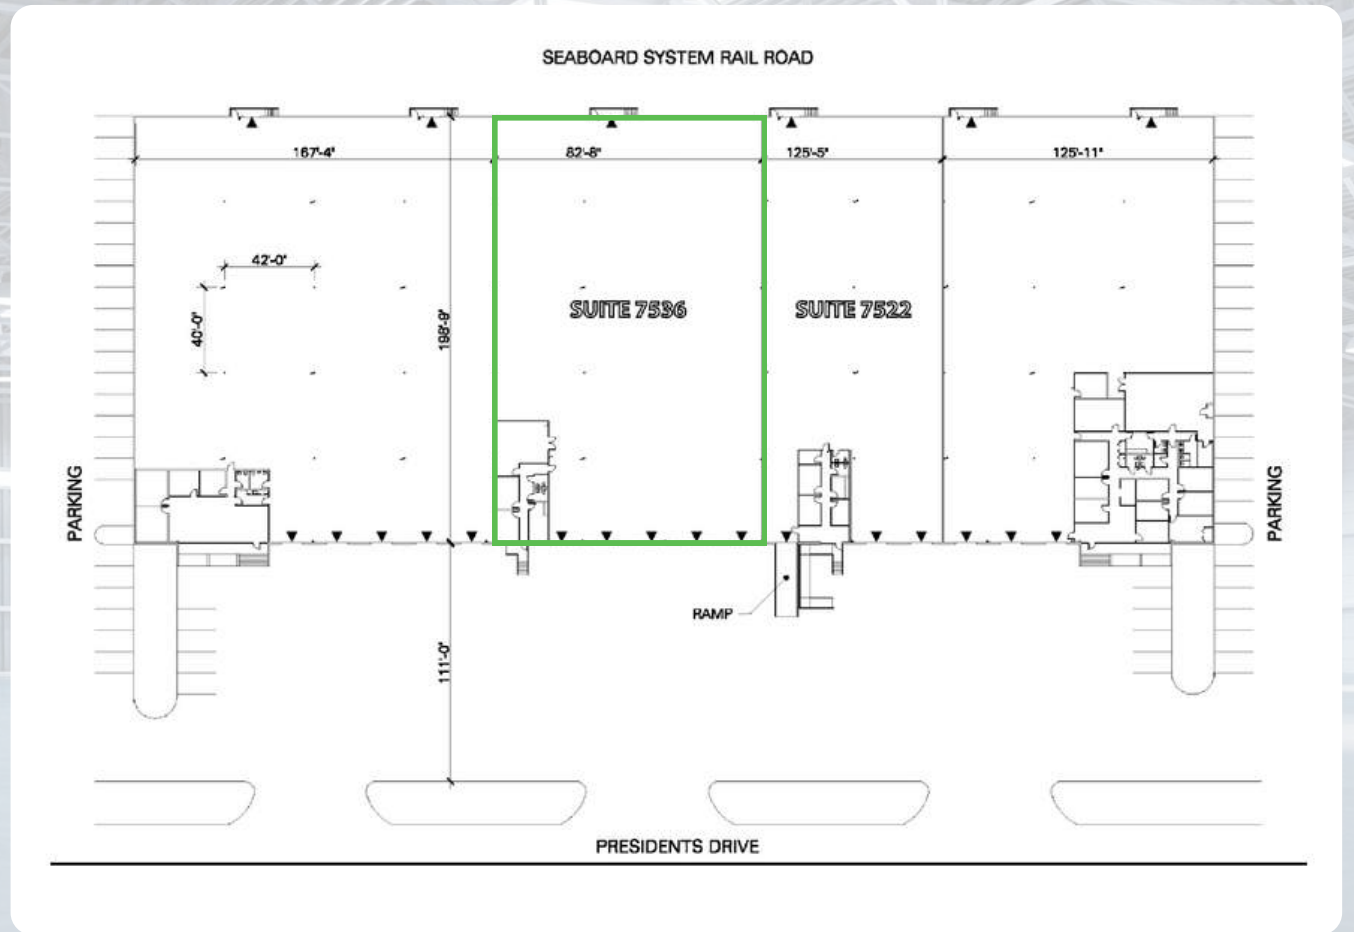

Approx. 1,600 SF

5 dock high

2/28/2025

\$18,750 gross per month

December 1, 2024
"as is"

Warehouse

Staging Area

Forklift Charging