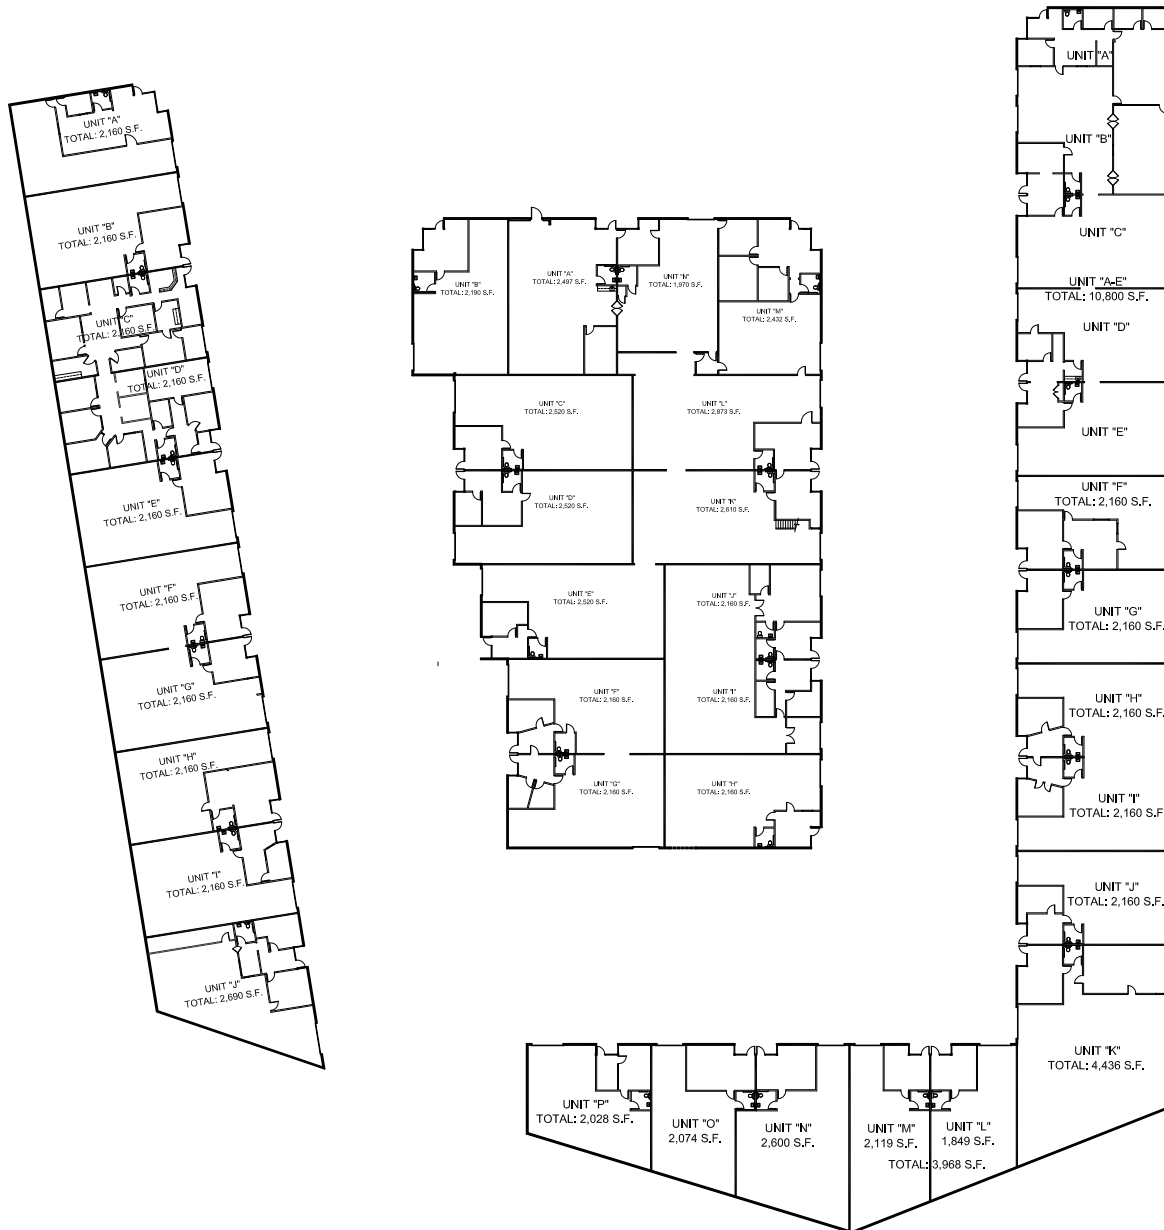

# Mountain View Business Park

Industrial / Office Units

1438 - 1442 Arrow Highway, Irwindale, California 91706

For Availability Visit:  
[www.ashwill.com/mvbp](http://www.ashwill.com/mvbp)

**Sean Casey**  
**626.363.7855**  
seankc@ashwill.com  
Lic#: 01887121