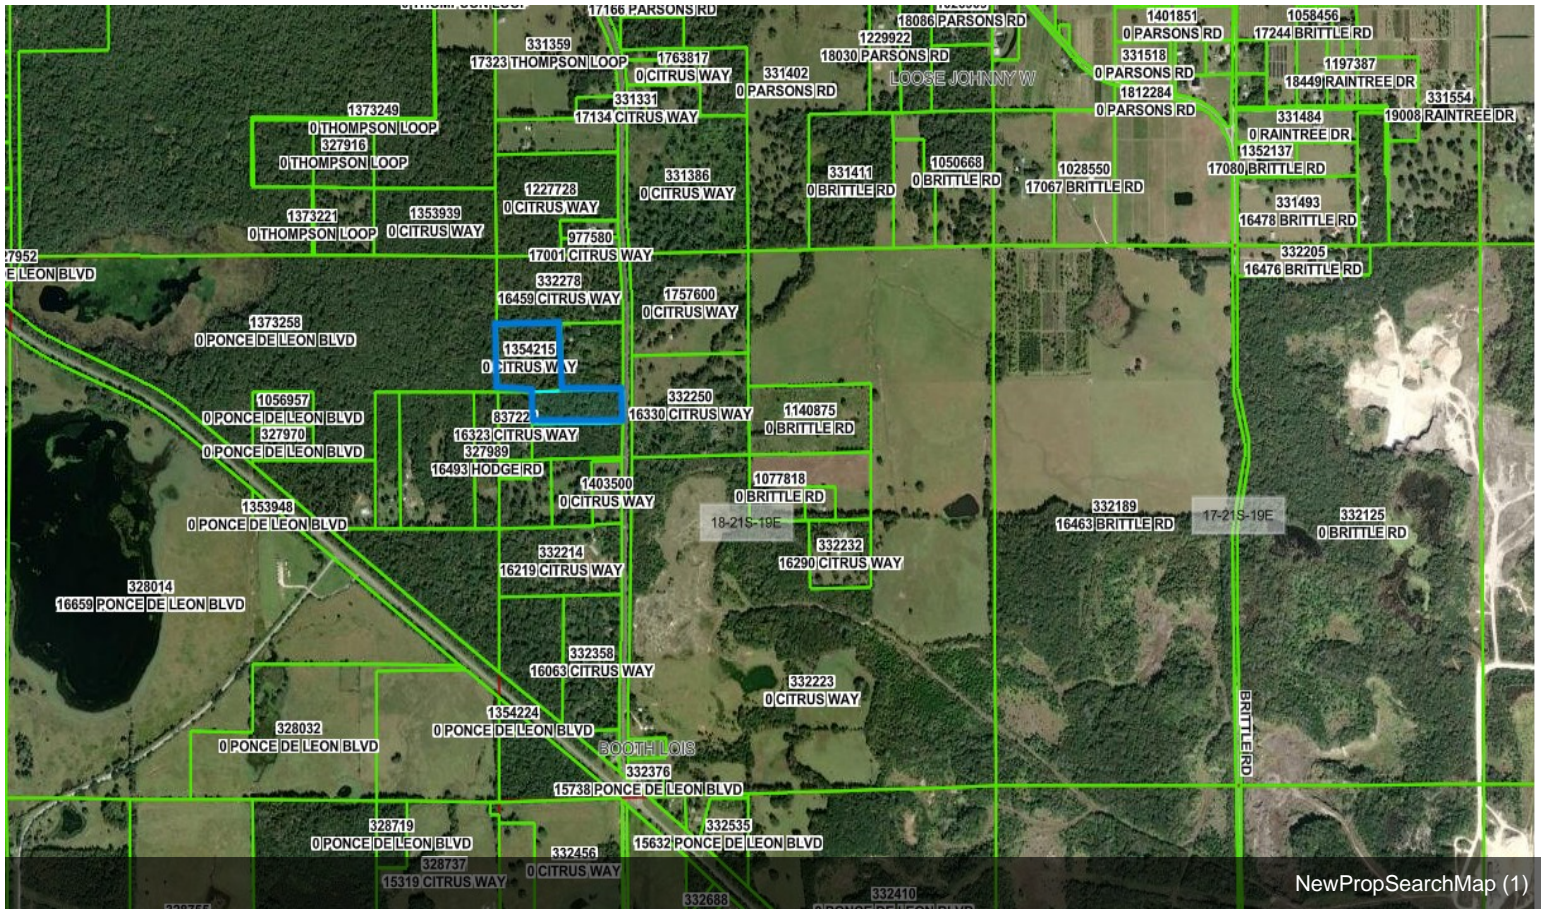

Property Photos