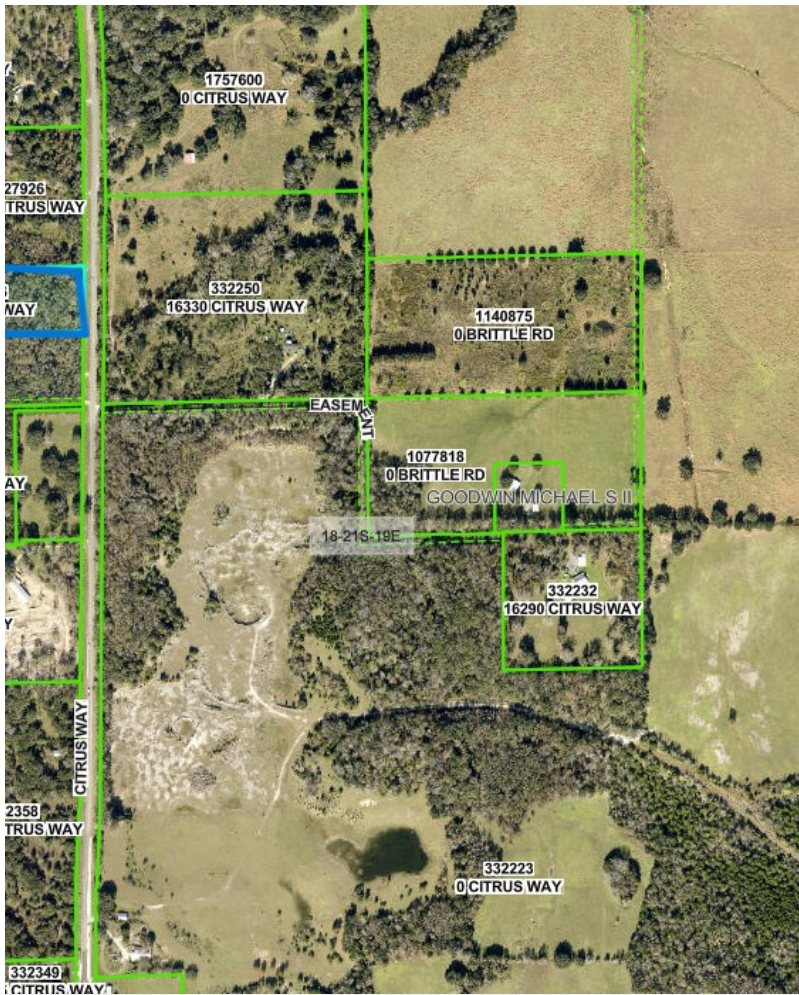

0 Citrus Way

0 Citrus Way, Brooksville, FL 34614

CENTURY 21 / ALLIANCE

April Cannon

Century 21 Alliance Realty
7615 Horse Lake Rd, Brooksville, FL 34601
april.bville@gmail.com
(352) 686-0000

0 Citrus Way

\$837,500

"Ocean Front of the forest"! 18 Pristine acres located directly on State Forest. Your backyard will be 1000 acres of peace and quiet. Located just minutes east of Suncoast Parkway and Cabot Citrus (Formerly World Woods) Golf Course. This is the dream site you were looking for with a location you could only hope for. This site has potential to be that family compound that is getting harder and harder to find. Potential exists for 2 to 7 homesites. If you were looking for that "one of kind" special place to call home, stop looking, you found it. Lots of large hardwoods, paved road frontage, property is a tranquil, peaceful, paradise....

- 18 pristine acres
- Backs up to Wildlife Management area
- Perfect for a family compound

Price:	\$837,500
Property Type:	Land
Property Subtype:	Residential
Proposed Use:	Agricultural
Sale Type:	Investment or Owner User
Total Lot Size:	18.00 AC
No. Lots:	1
Zoning Description:	AG
APN / Parcel ID:	R18 421 19 0000 0030 0010

0 Citrus Way, Brooksville, FL 34614

"Ocean Front of the forest"! 18 Pristine acres located directly on State Forest. Your backyard will be 1000 acres of peace and quiet. Located just minutes east of Suncoast Parkway and Cabot Citrus (Formerly World Woods) Golf Course. This is the dream site you were looking for with a location you could only hope for. This site has potential to be that family compound that is getting harder and harder to find. Potential exists for 2 to 7 homesites. If you were looking for that "one of kind" special place to call home, stop looking, you found it. Lots of large hardwoods, paved road frontage, property is a tranquil, peaceful, paradise.