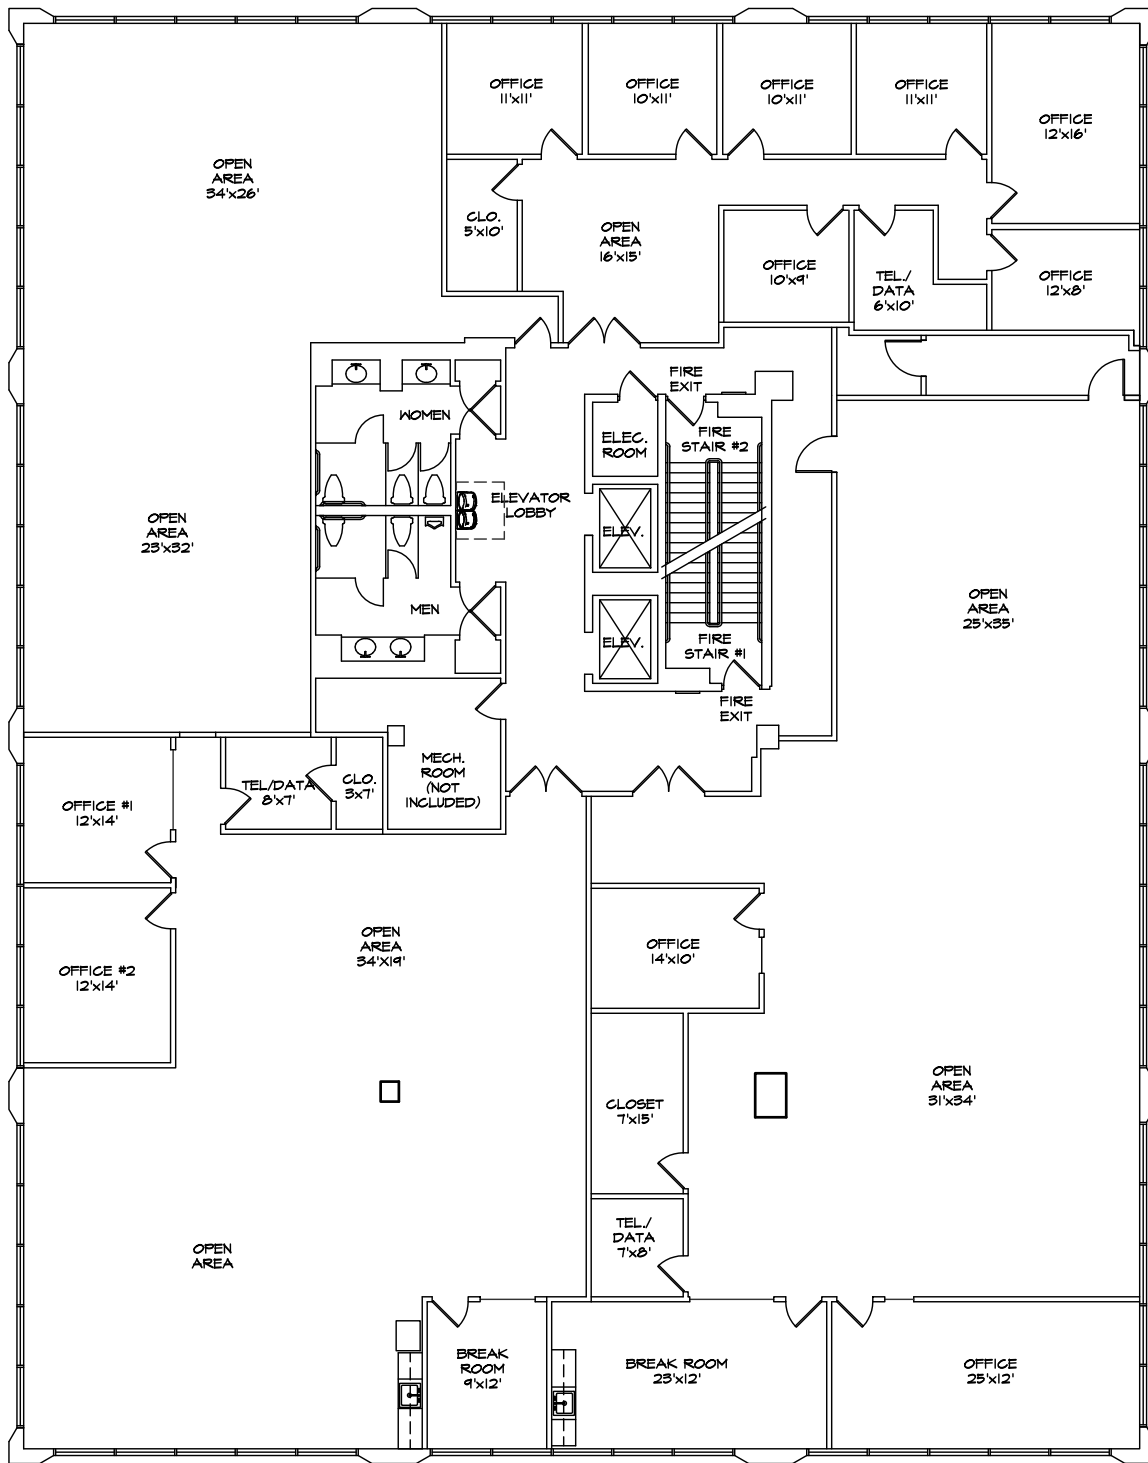

SUITE 500
1,750 R.S.F.

SUITE 500
2,088 R.S.F.

SUITE 510
4,197 R.S.F.

SUITE 550
3,127 R.S.F.

James B. Mathias
ARCHITECT

TAMPA BAY, FL.
Jim@Mathias-Group.com

PLYMOUTH PLAZA
FIFTH FLOOR
26750 U.S. HIGHWAY 19 NORTH
CLEARWATER, FLORIDA

SCALE: 1/16"=1'-0"

GRAPHIC SCALE