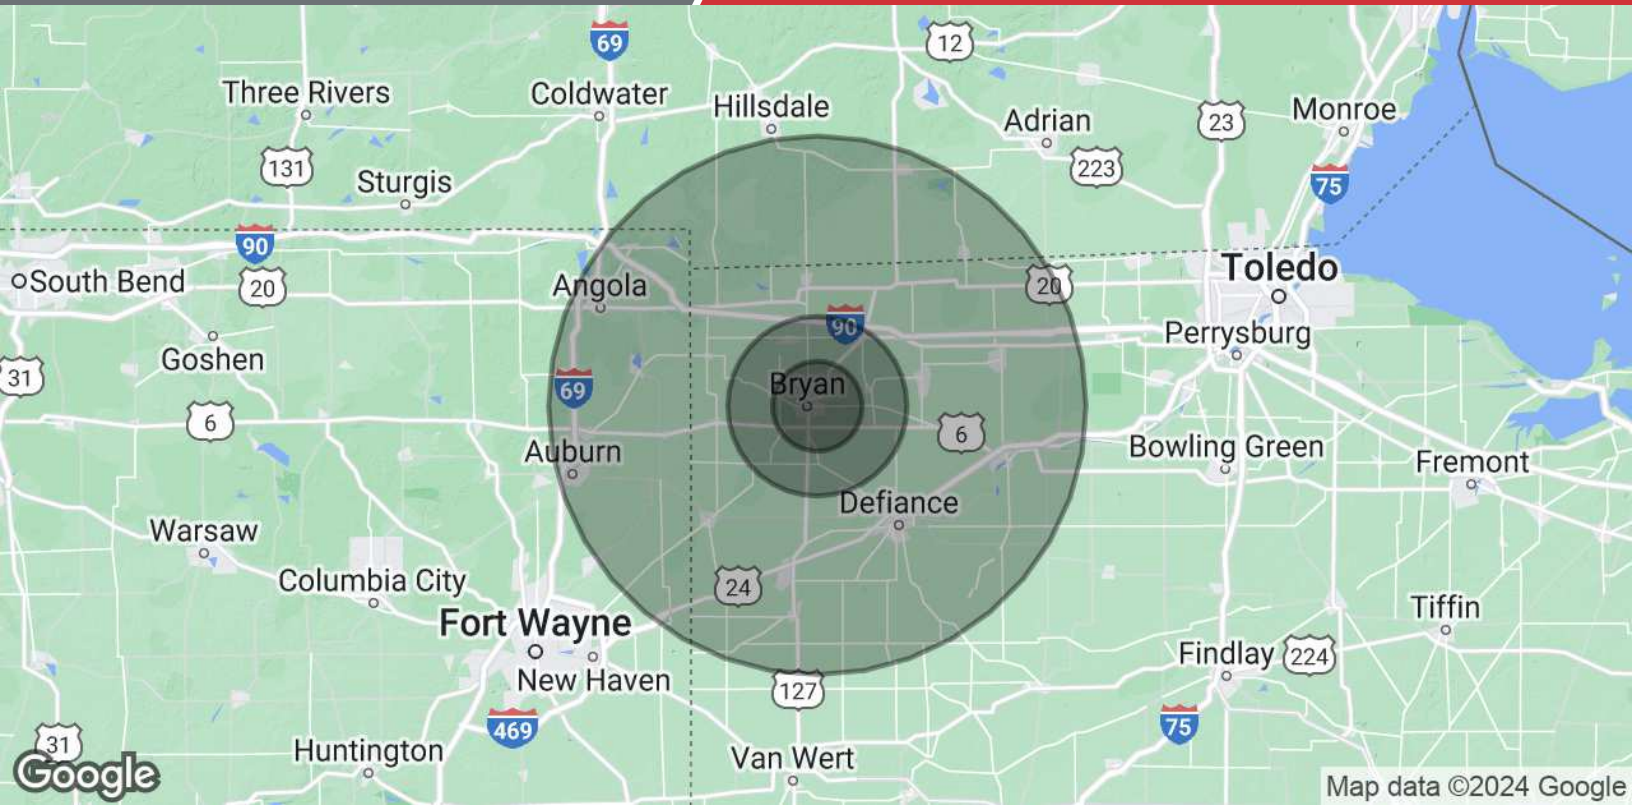

Hasch Body Shop

1302 E High St
Bryan, Ohio 43506

Property Highlights

- Hasch Body Shop in Bryan
- Long Operating, Well Known Body Shop
- Highly Visible Location in Strong Community
- Draws From A Large Region
- Includes Business, Equipment and Real Estate

Location Information

Building Name	Hasch Body Shop
Street Address	1302 E High St
City, State, Zip	Bryan, OH 43506
County	Williams
Road Type	Paved
Market Type	Small
Nearest Highway	St Rt 2
Nearest Airport	Toledo Express Airport

Population	5 Miles	10 Miles	30 Miles
Total Population	12,706	28,475	237,668
Average Age	43.5	41.7	40.8
Average Age (Male)	43.5	40.3	39.5
Average Age (Female)	43.5	42.9	41.8
Households & Income	5 Miles	10 Miles	30 Miles
Total Households	5,941	12,579	106,509
# of Persons per HH	2.1	2.3	2.2
Average HH Income	\$61,049	\$62,104	\$64,141
Average House Value	\$118,100	\$122,076	\$139,300