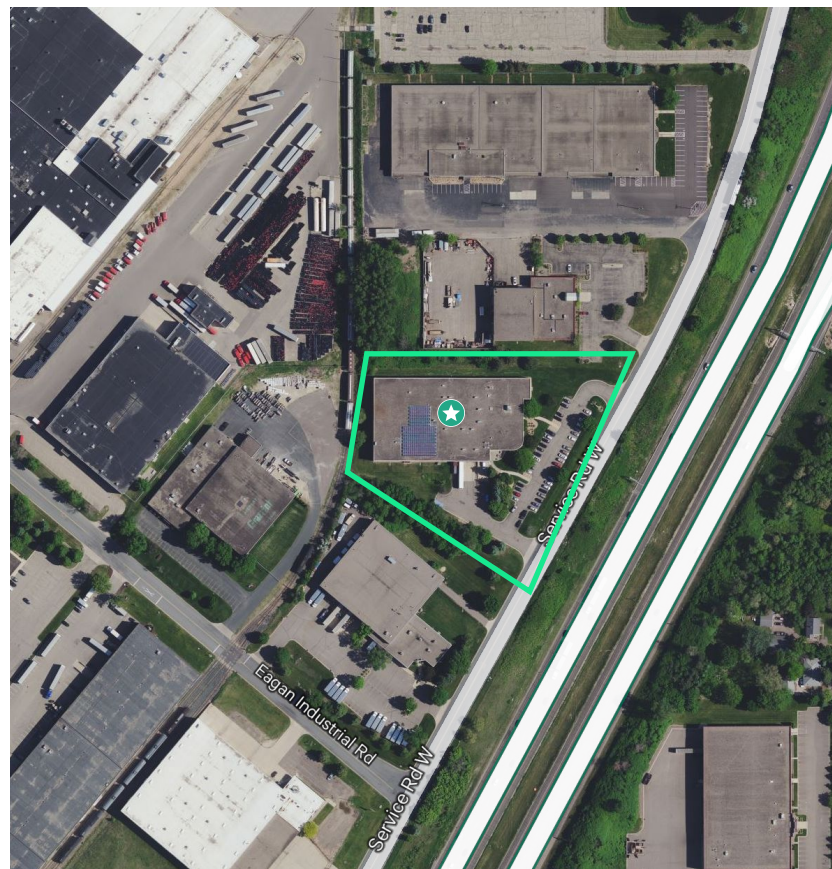

South Central Distribution Center

48,062 SF Available

2805 W Service Rd
Eagan, MN 55121

Contact Us

**SANDY
BARIN**

+1 612 202 9067

sandy.barin@cbre.com

Temperature Controlled Food Facility

Overview

Former produce building with cooler, washable walls, floor drains and ample power. Property is in excellent condition.

Sale Price
+ \$6,000,000

Clear Height
+ 18'

Land
+ 3.24 Acres

Year Built
+ 1995

Loading
+ 3 Docks, 1 Drive-in

Parking
+ 40 Spaces
(1.91 /1,000)

Available SF
+ 48,062 SF Total
+ 43,000 SF Warehouse
+ 5,052 SF Office

48,062 SF Available

Contact Us

**SANDY
BARIN**

+1 612 202 9067

sandy.barin@cbre.com