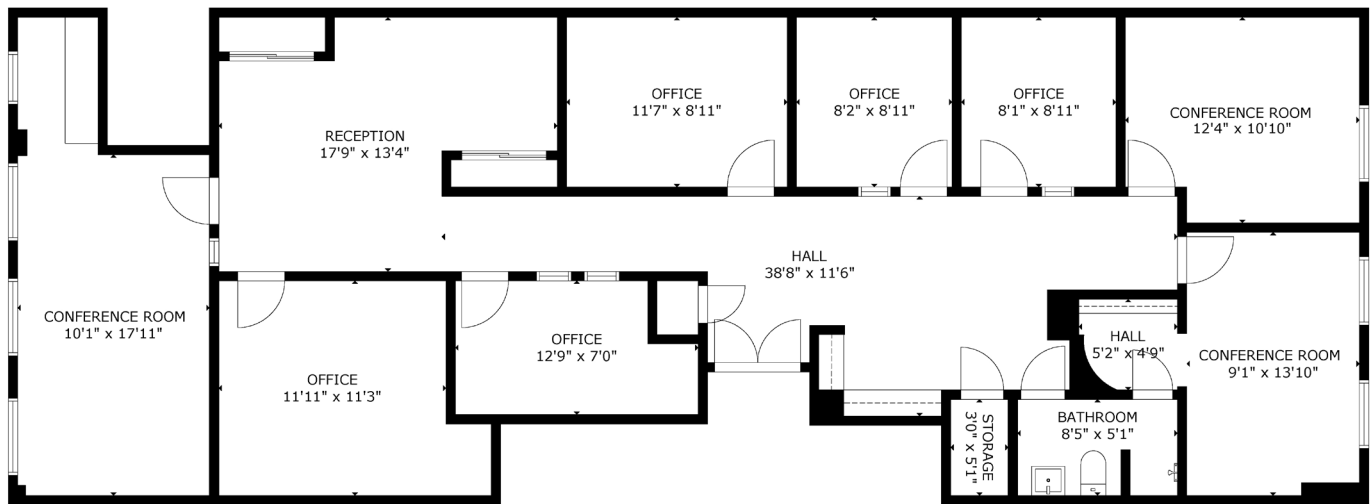

# 137 SOUTH STREET

2<sup>ND</sup> Floor | 1,525 SF

\$700,000

**BRIAN APPELMAN**  
Senior Associate  
617.850.9635  
bappelman@bradvisors.com

136 Newbury Street | Boston, MA 02116 | 617.375.7900 | BRAdvisors.com