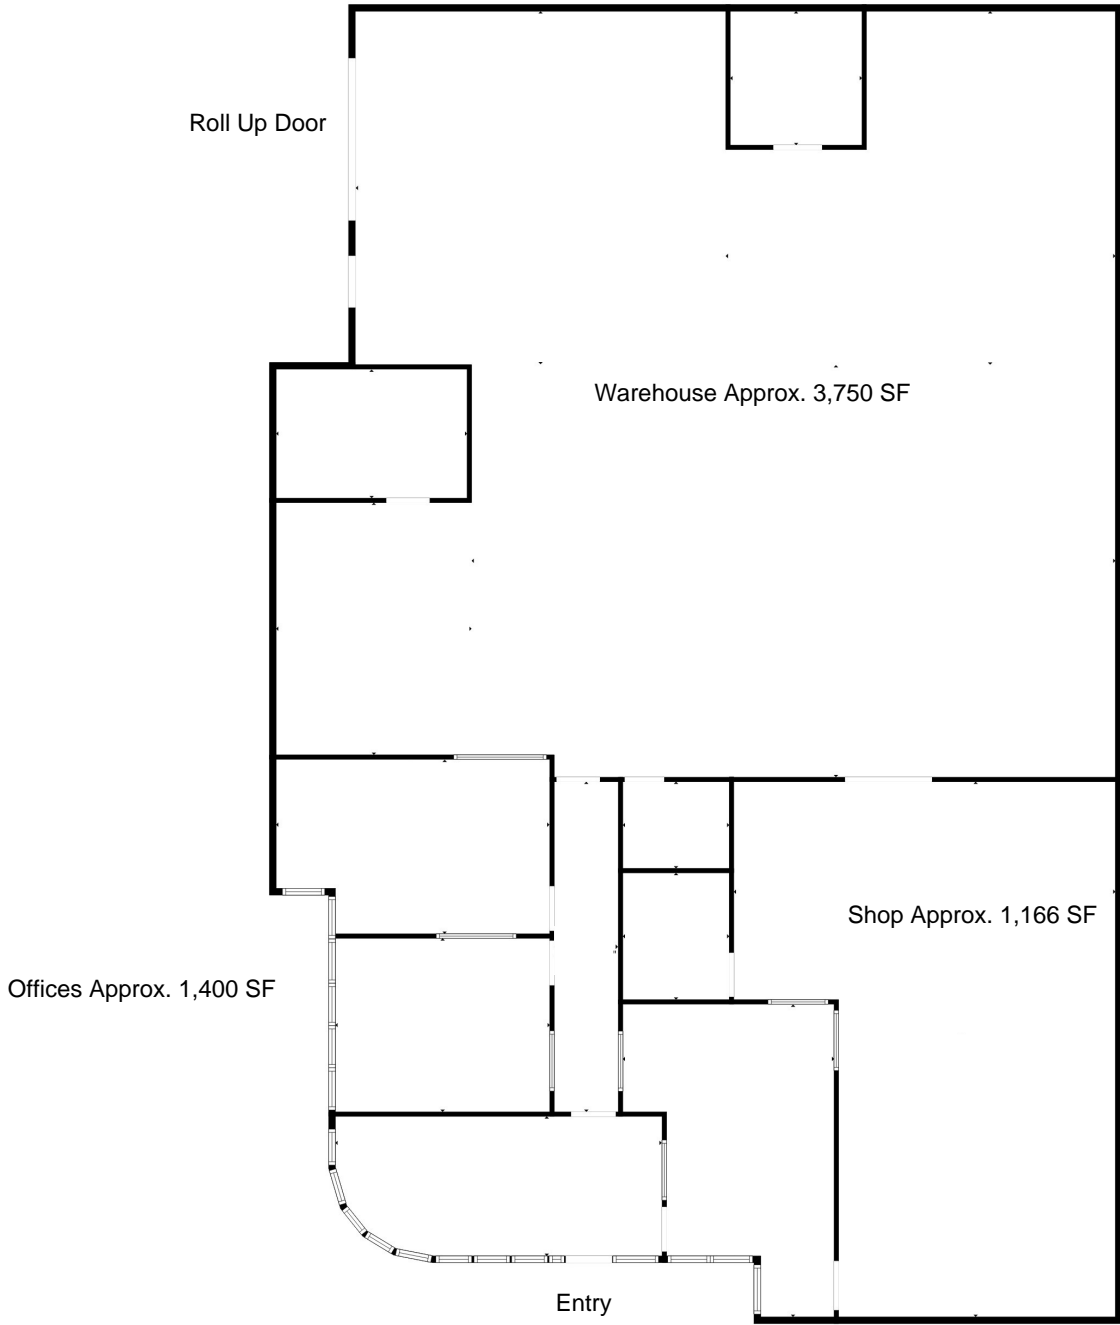

1799 Eastman Ave Ventura, CA  
Approx. 6,316 SF

Measurements Deemed Highly Reliable But Not Guaranteed.