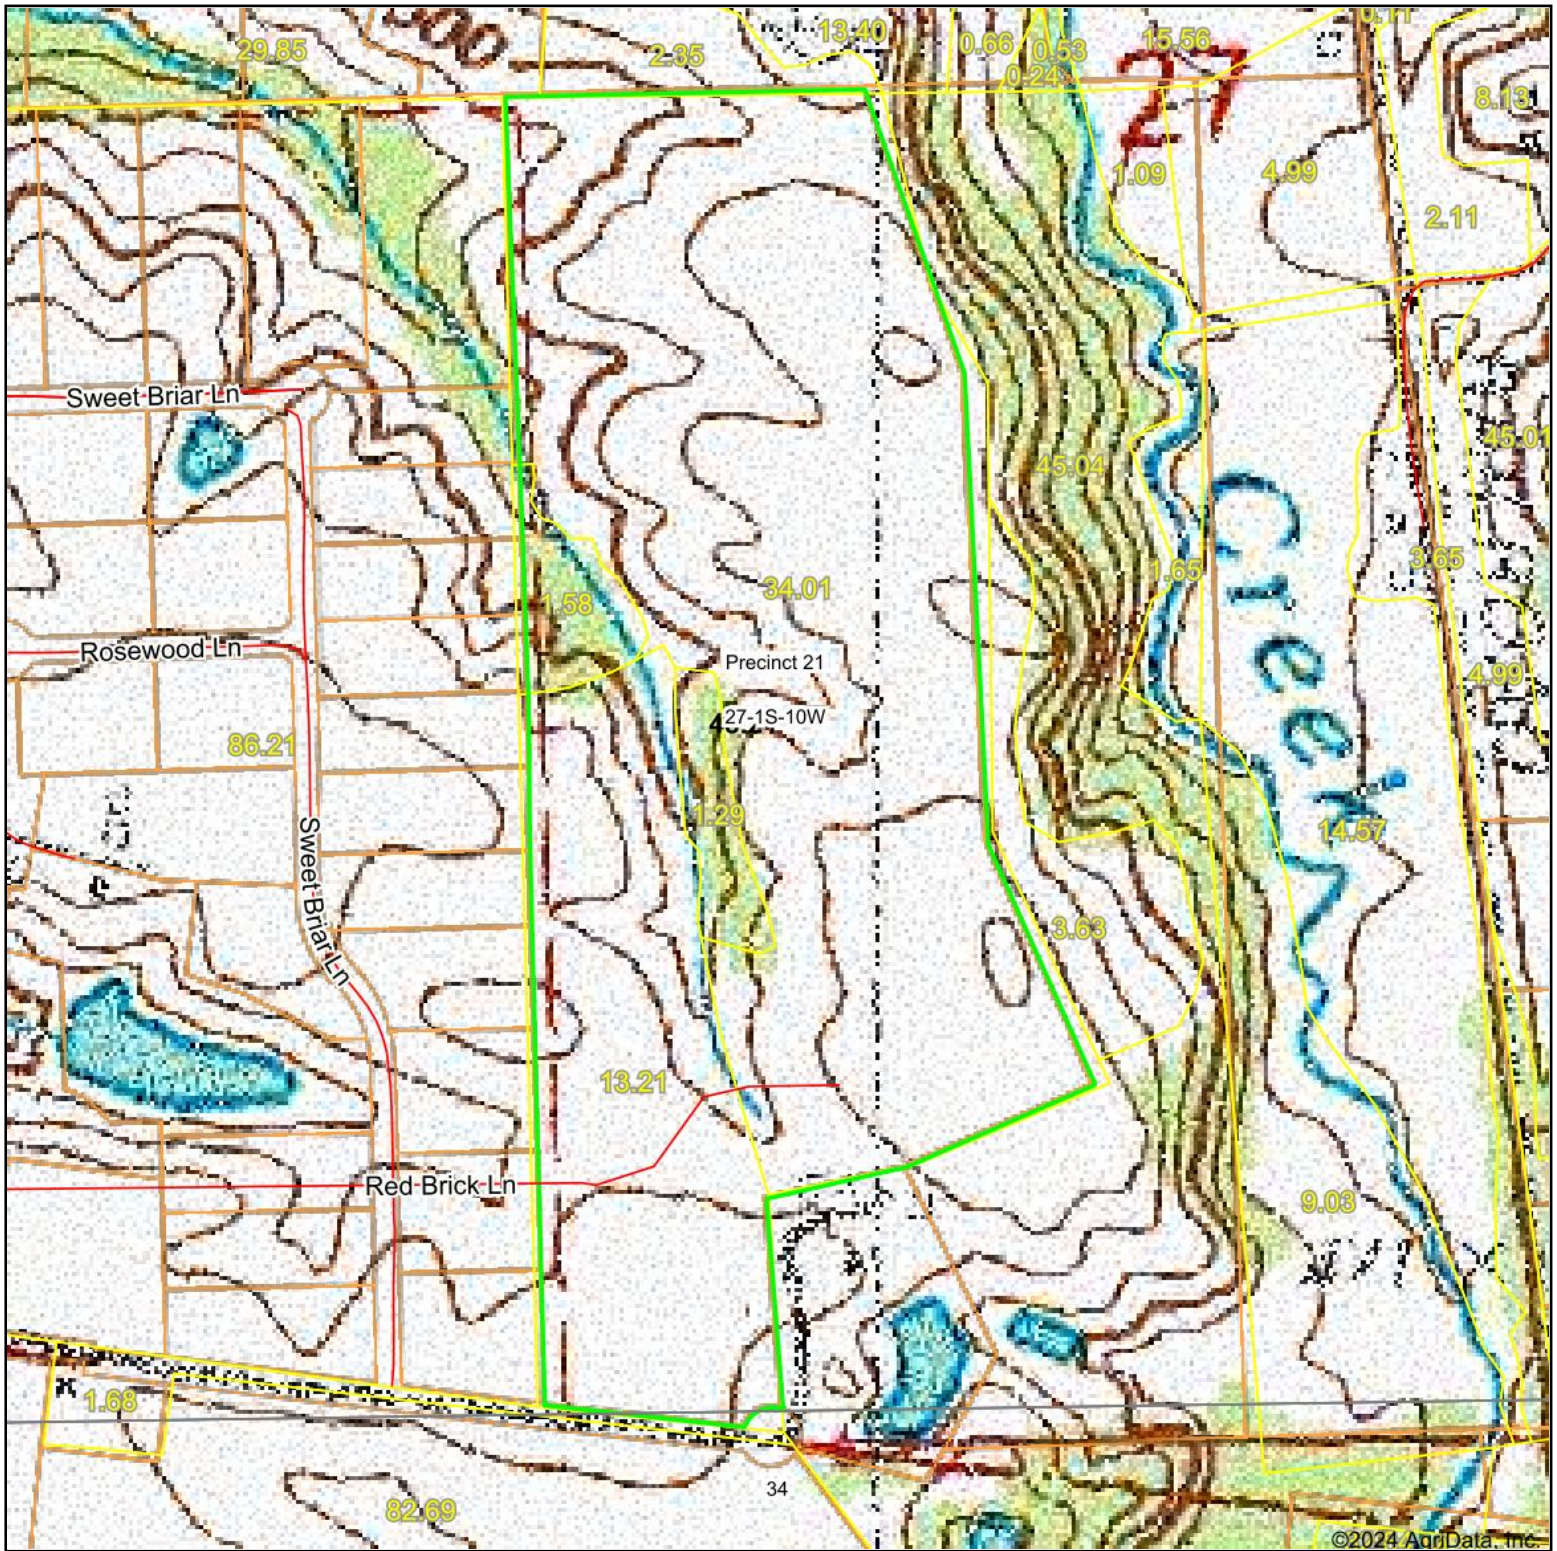

Topography Map

Map Center: 38° 24' 58.66, -90° 11' 40.81

27-1S-10W
Monroe County
Illinois

11/14/2024

Maps Provided By:

© AgriData, Inc. 2023 www.AgridataInc.com