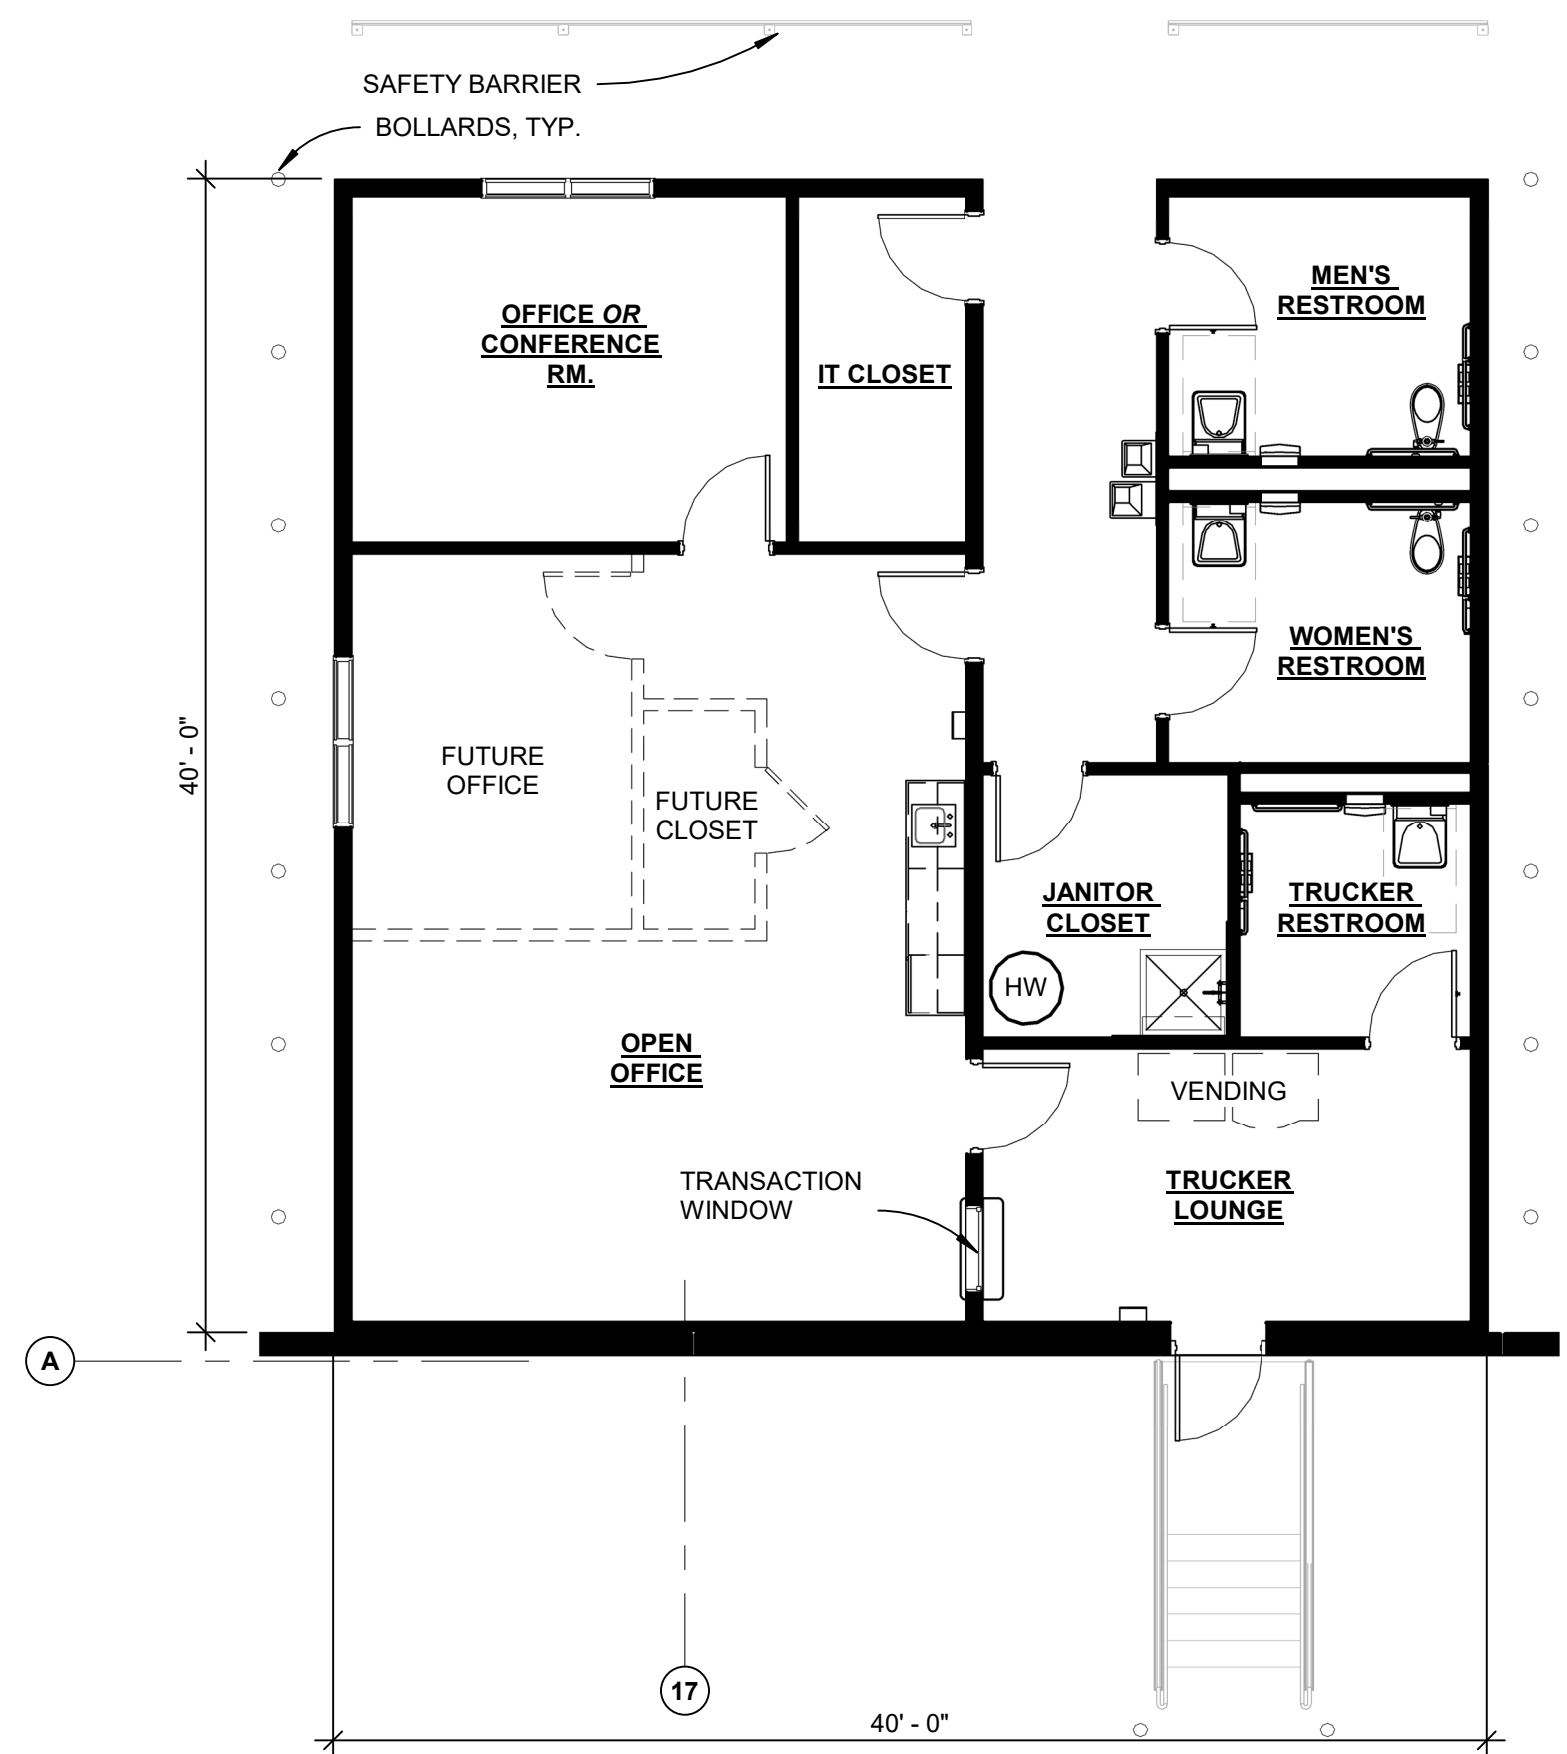

NOTICE: THIS DRAWING IS THE PROPERTY OF MCA ARCHITECTURE INC. AND IS FURNISHED WITH THE CONDITION THAT IT IS NOT TO BE CHANGED WITHOUT THE WRITTEN AUTHORIZATION OF MCA ARCHITECTURE INC. FURTHERMORE, THIS DRAWING IS NOT TO BE COPIED, REPRODUCED OR USED WITHOUT WRITTEN PERMISSION FROM MCA ARCHITECTURE INC. © 2022 MCA ARCHITECTURE 11/2/2022 1:45:47 PM

GREENFIELD INDUSTRIAL PARK
 SPECULATIVE BUILDINGS

No.	Description	Date

SITE 3 - OFFICE FLOOR PLAN		
Project number:	A19047.0	AGS106
Drawn by: TJW	Checked by: KMC	Scale: 1 : 80